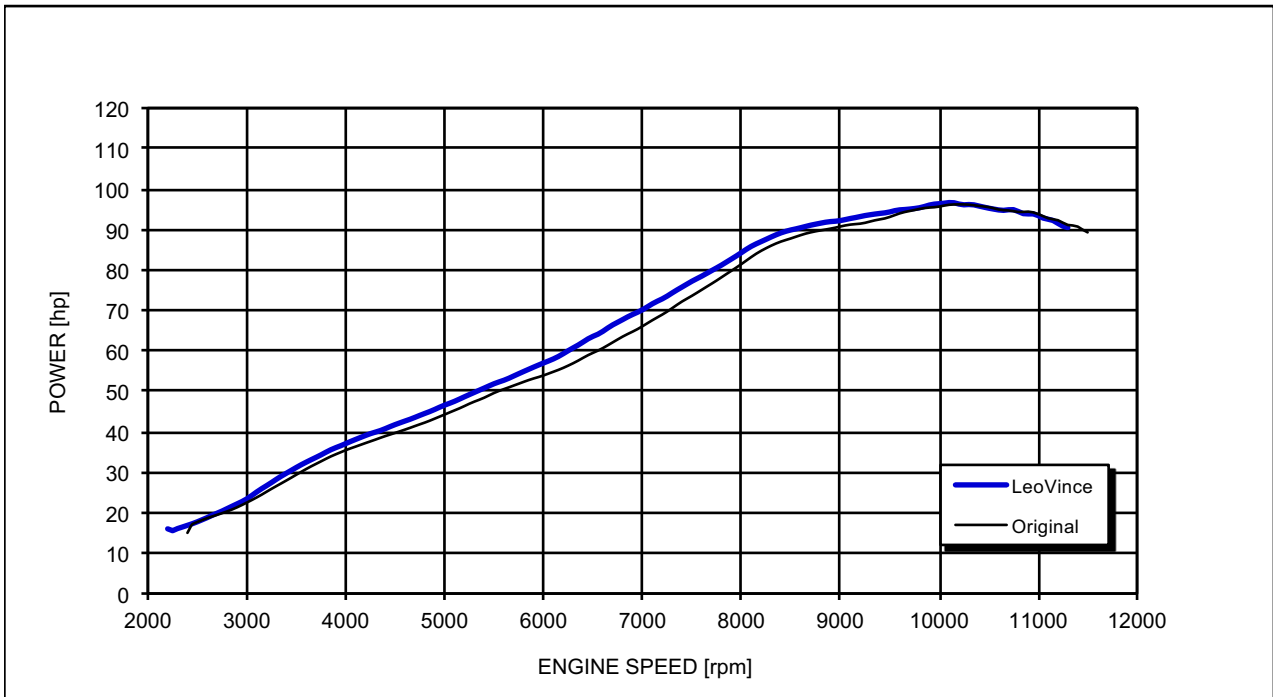

KAWASAKI Z 750 R

*Racing configuration

Test conditions:
987 mBar
23 °C

Reference conditions:
1013 mBar
20 °C