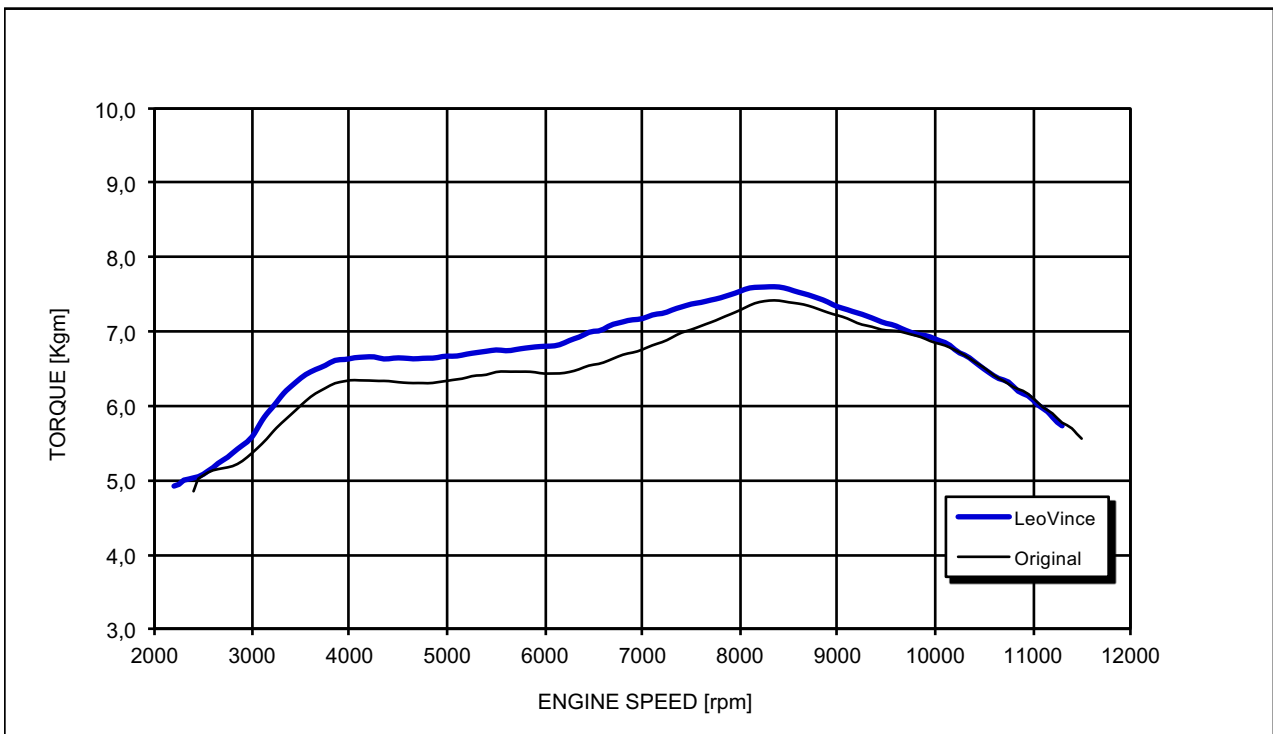

KAWASAKI Z 750 R

*Racing configuration

Test conditions:
987 mBar
23 °C

Reference conditions:
1013 mBar
20 °C