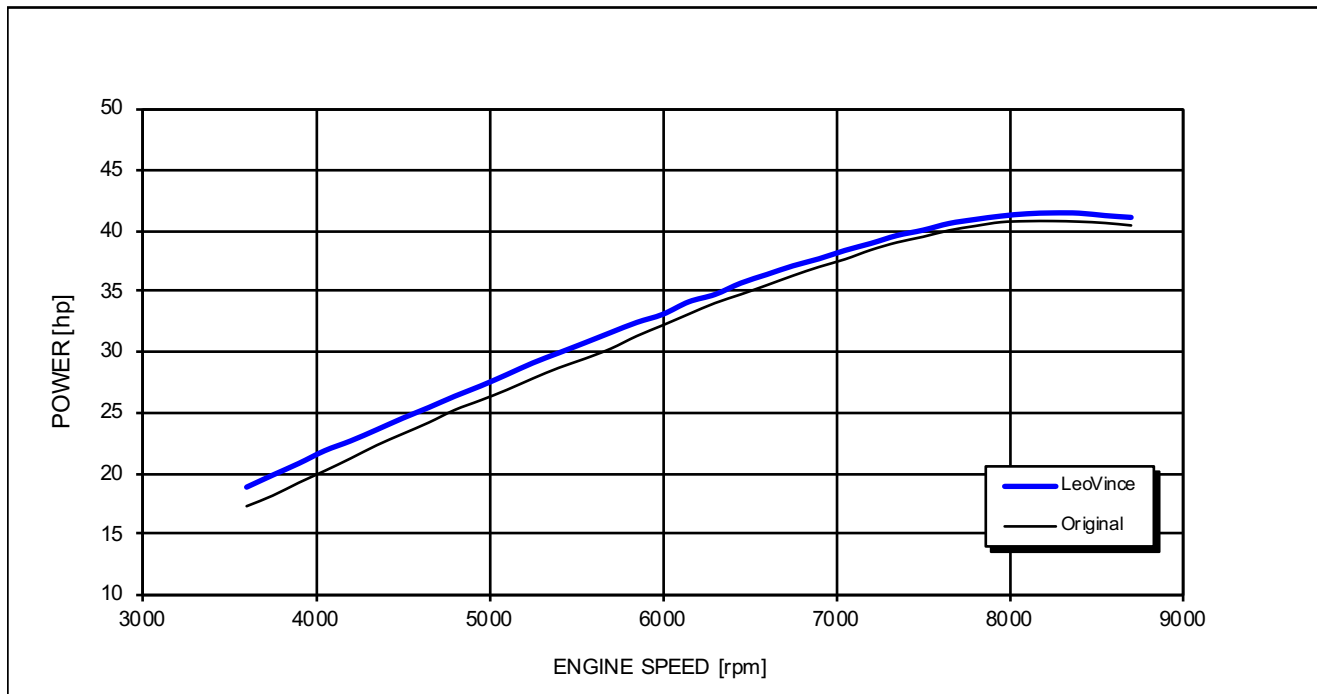

HONDA CB 500 F

*Racing configuration

Test conditions:

997 mBar
19 °C

Reference conditions:

1013 mBar
20 °C