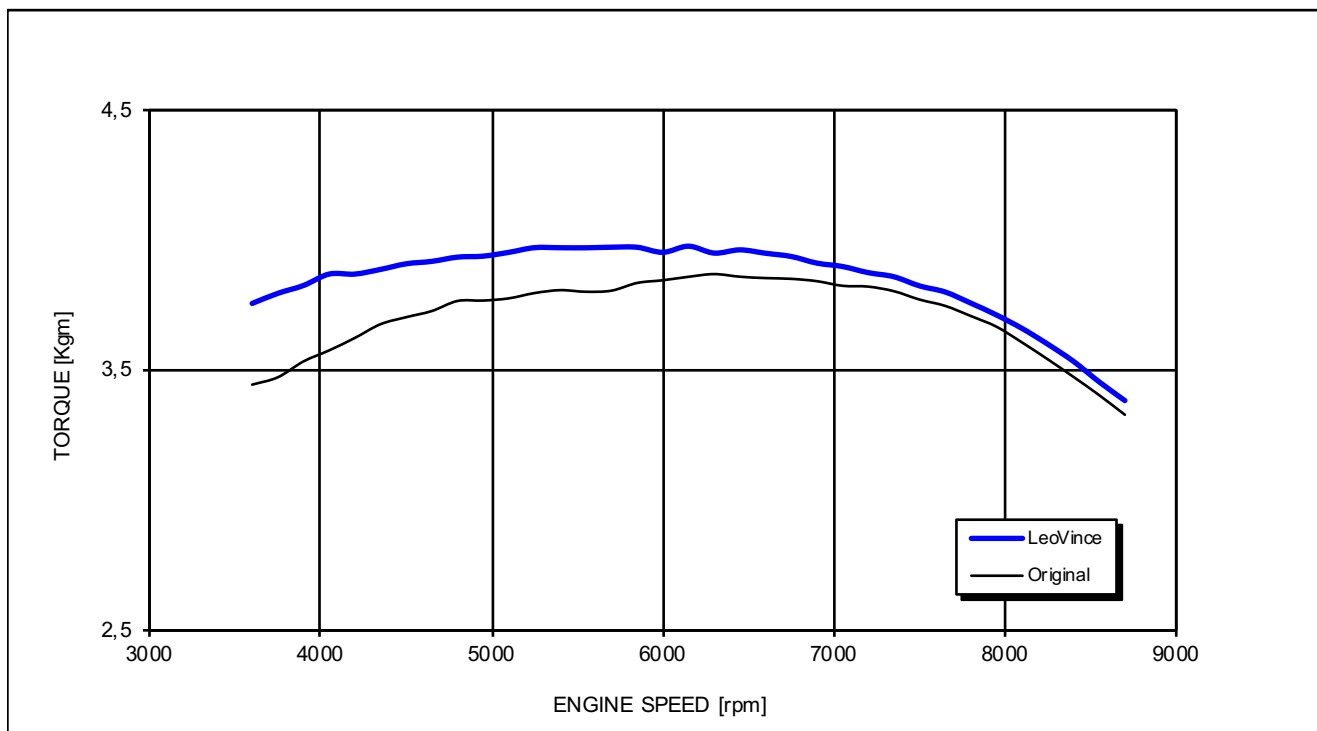

HONDA CB 500 F

*Racing configuration

Test conditions:

997 mBar
19 °C

Reference conditions:

1013 mBar
20 °C