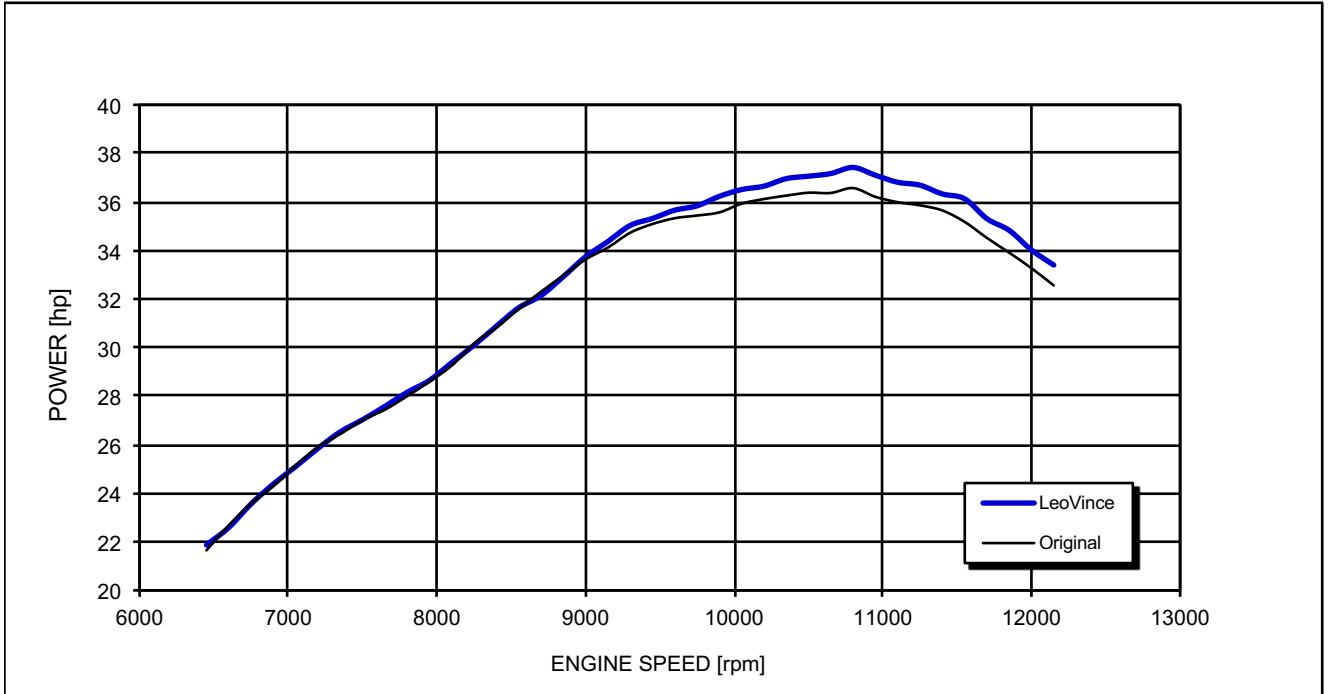

YAMAHA YZF-R25

*Racing configuration

Test conditions:

997 mBar
19 °C

Reference conditions:

1013 mBar
20 °C