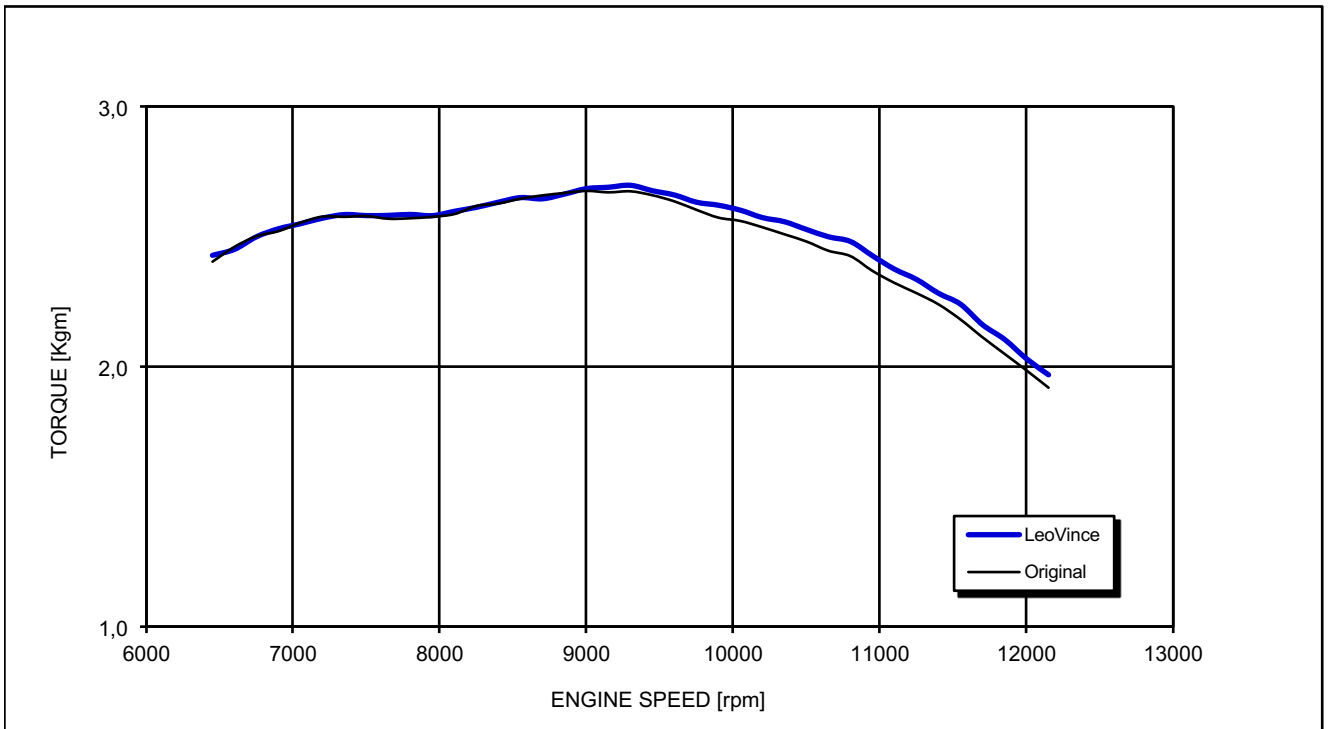

YAMAHA YZF-R25

*Racing configuration

Test conditions:

997 mBar
19 °C

Reference conditions:

1013 mBar
20 °C