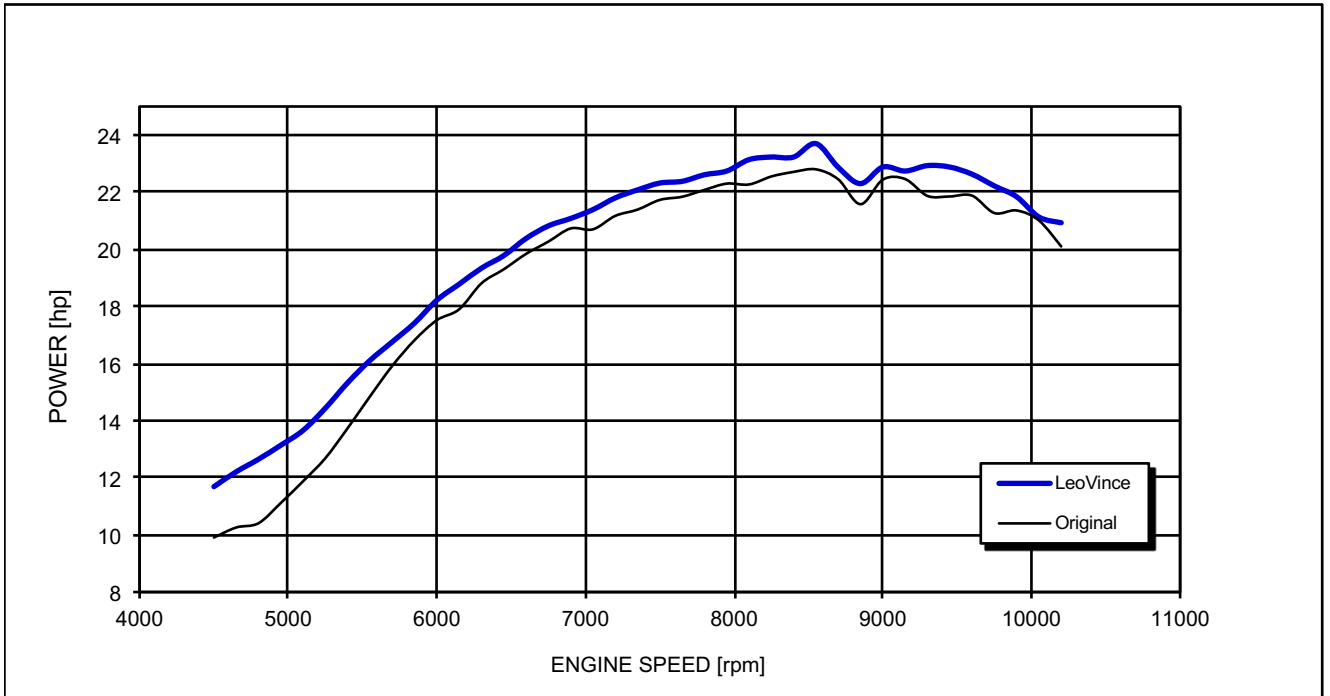

HONDA CBR 250 R

*racing configuration

Test conditions:

997 mBar
19 °C

Reference conditions:

1013 mBar
20 °C