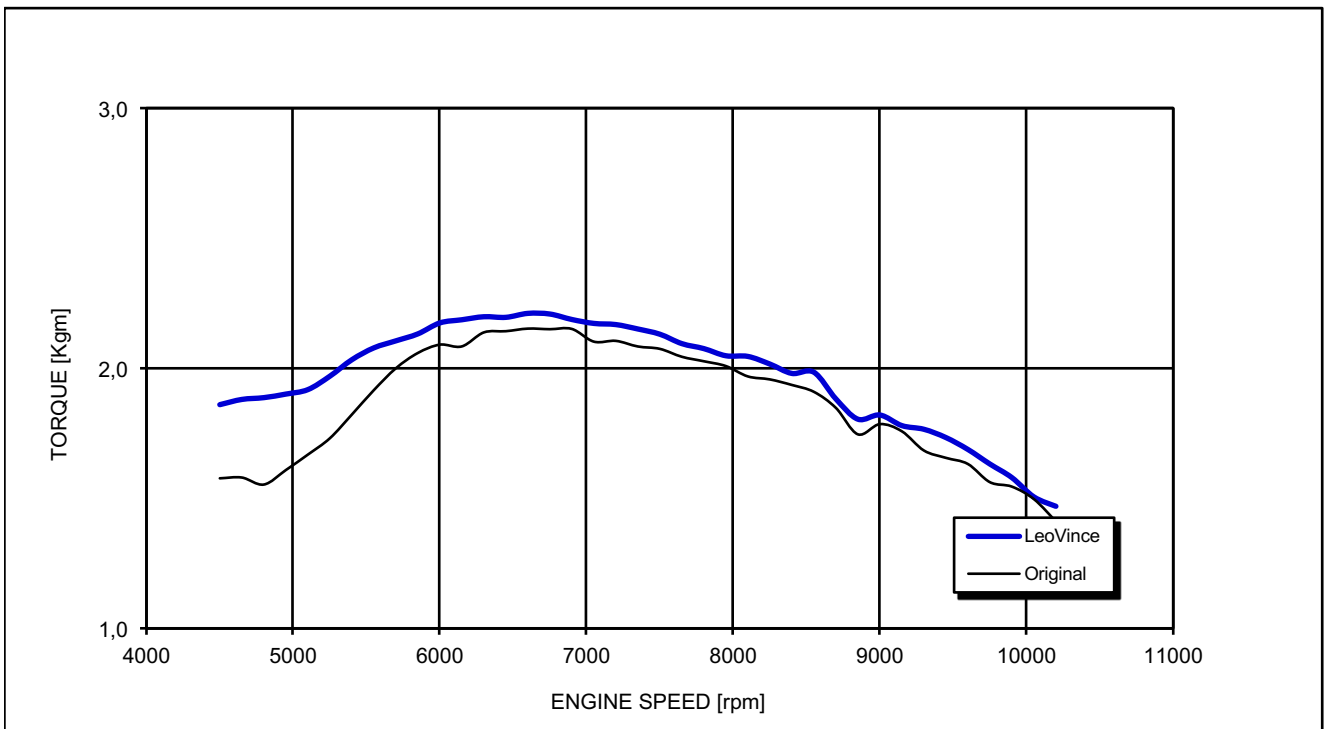

HONDA CBR 250 R

*racing configuration

Test conditions:

997 mBar
19 °C

Reference conditions:

1013 mBar
20 °C