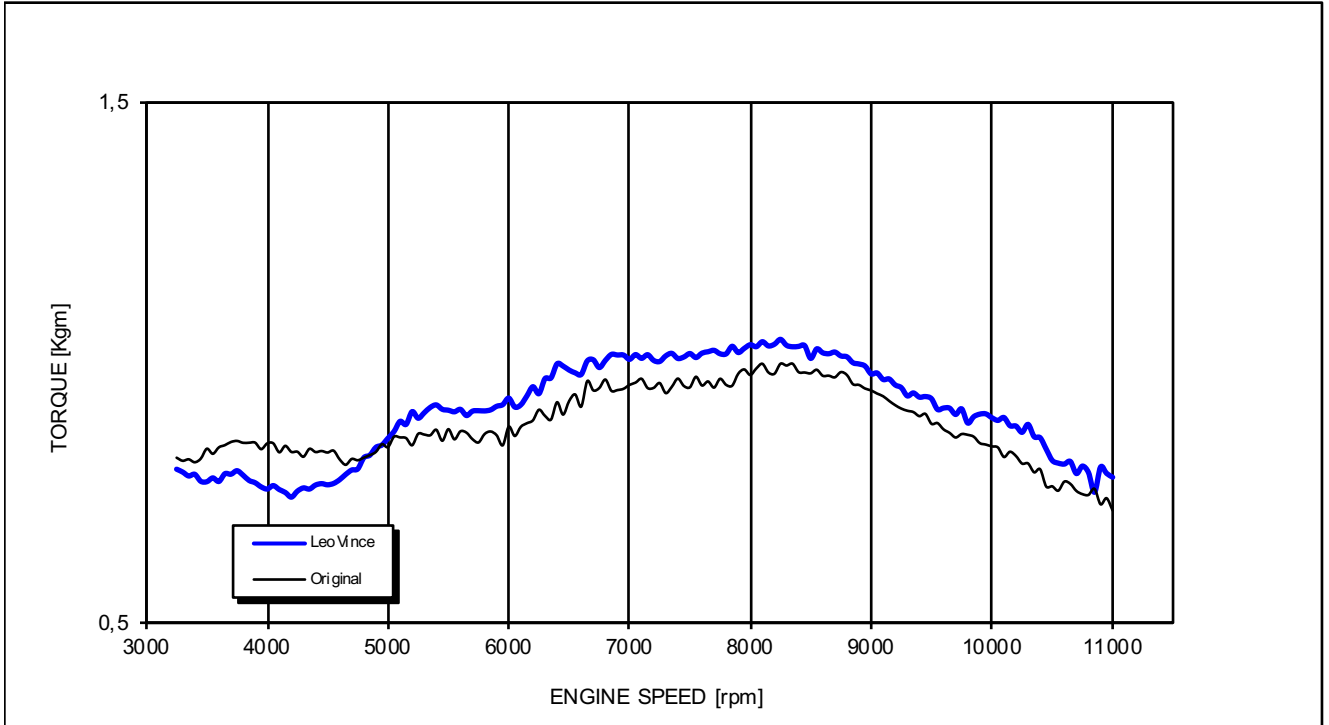

HONDA CB 125 R

*Racing configuration

Test conditions:

998 mBar
21 °C

Reference conditions:

1013 mBar
20 °C