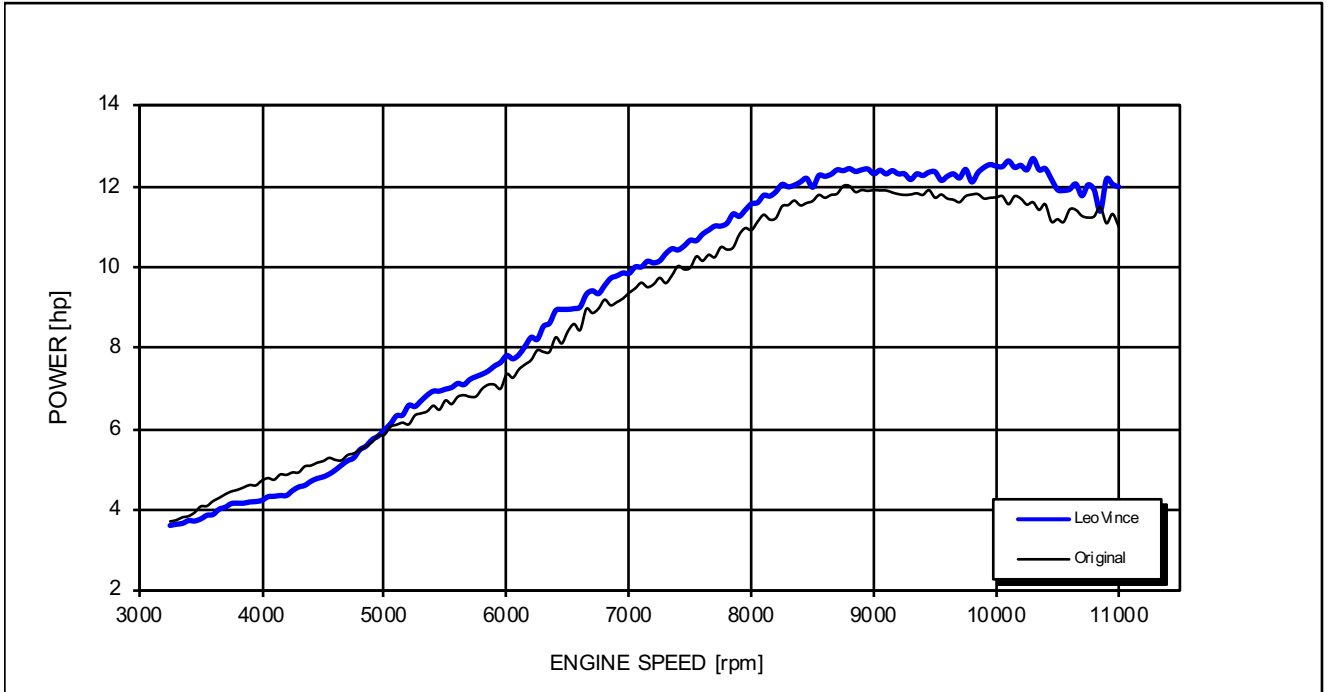

HONDA CB 125 R

*Racing configuration

Test conditions:

998 mBar
21 °C

Reference conditions:

1013 mBar
20 °C