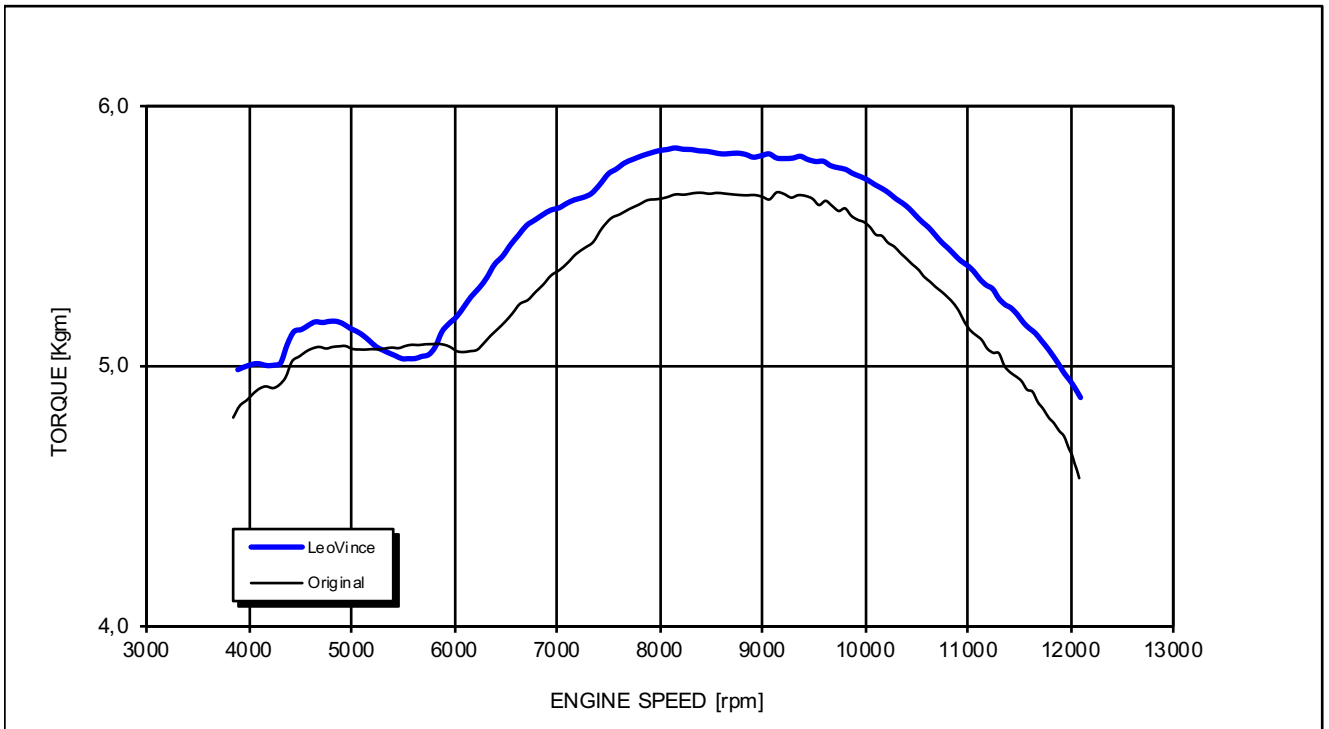

HONDA CB 650 R Neo Sports Café

*Racing configuration

Test conditions:

997 mBar
19 °C

Reference conditions:

1013 mBar
20 °C