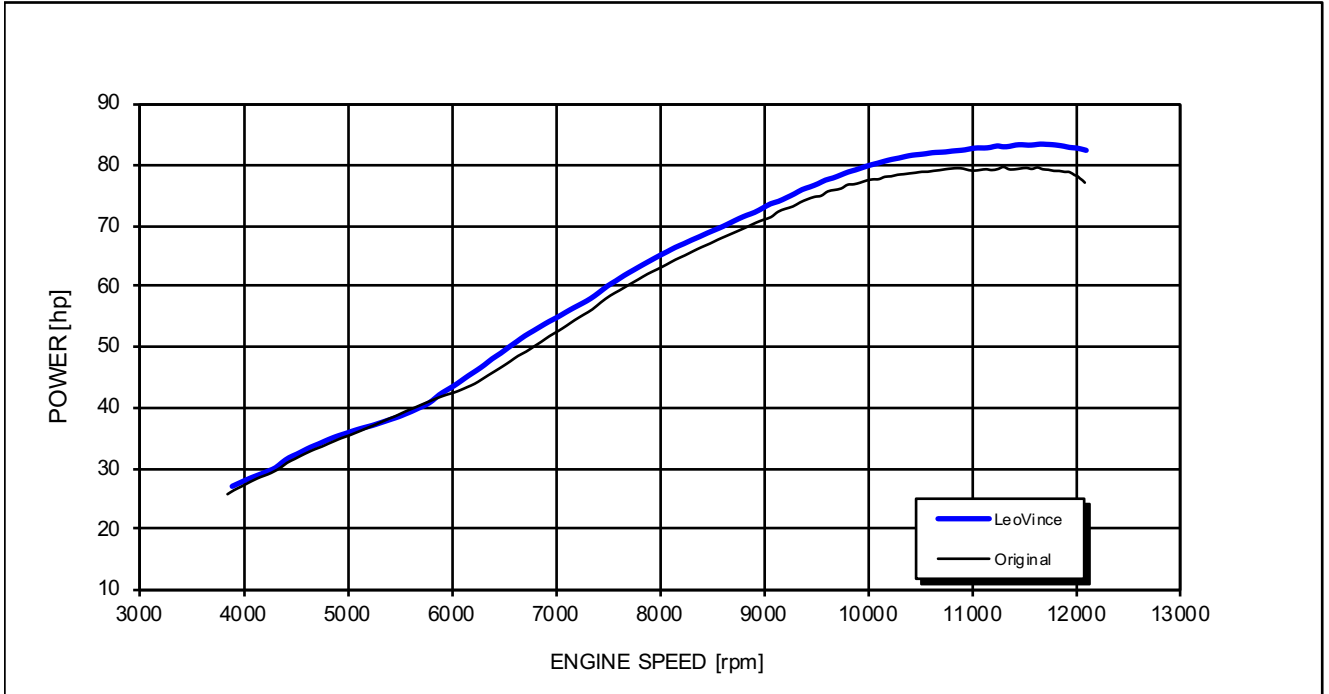

HONDA CB 650 R Neo Sports Café

*Racing configuration

Test conditions:

997 mBar
19 °C

Reference conditions:

1013 mBar
20 °C