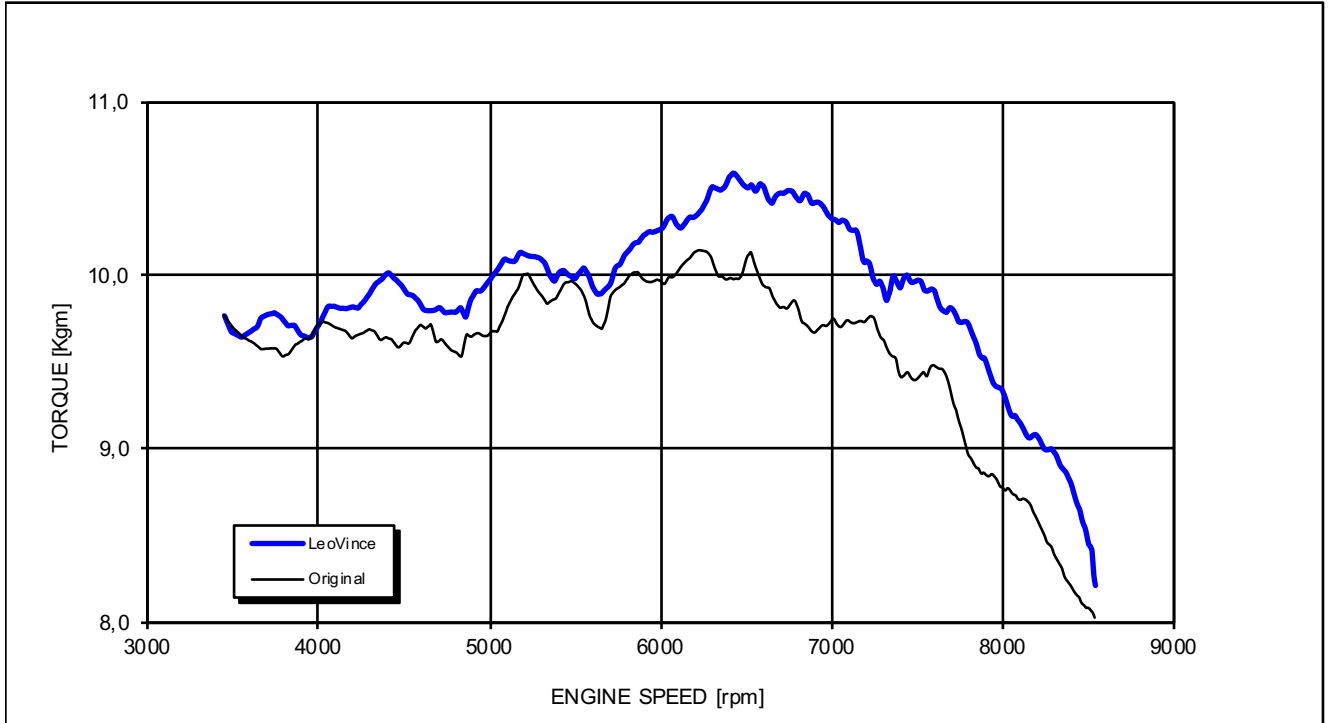

BMW R 1200 R / R 1200 RS

*Racing configuration

Test conditions:

997 mBar
19 °C

Reference conditions:

1013 mBar
20 °C