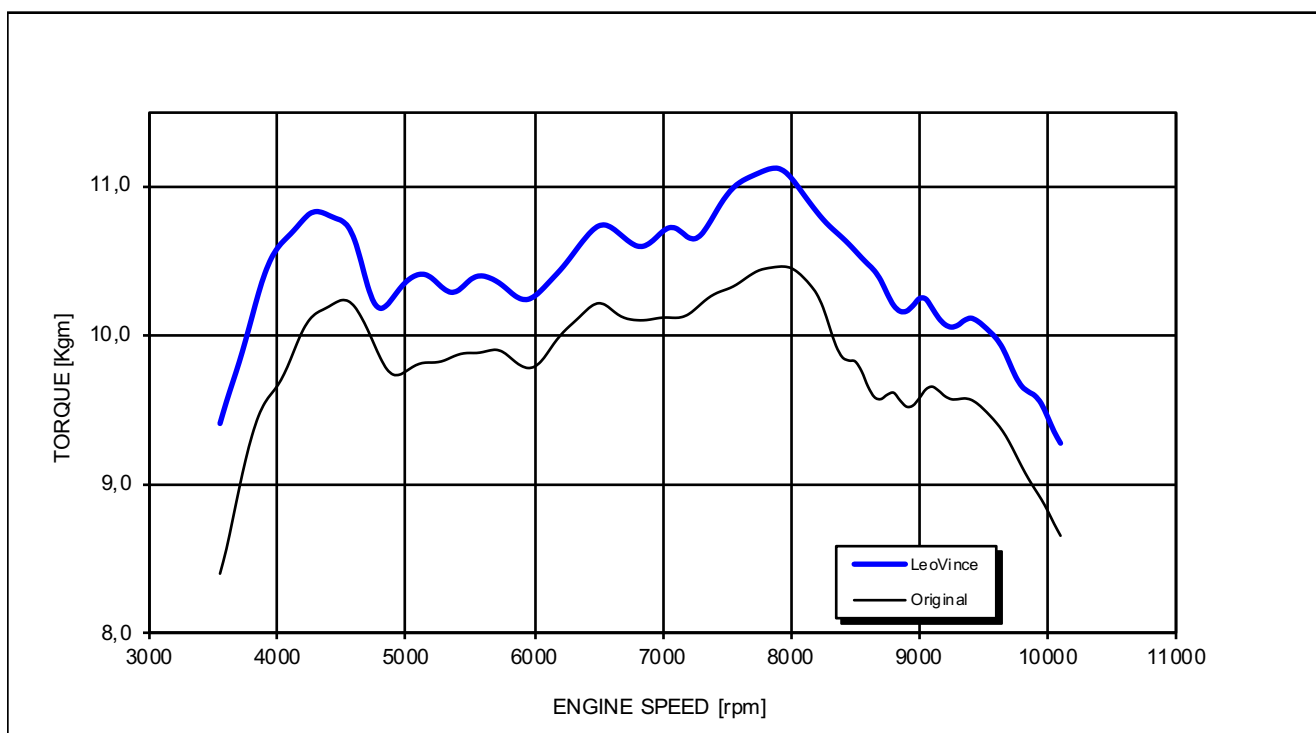

DUCATI MULTISTRADA 1260/S/D-AIR/PIKES PEAK

*Racing configuration

Test conditions:

998 mBar
35 °C

Reference conditions:

1013 mBar
20 °C