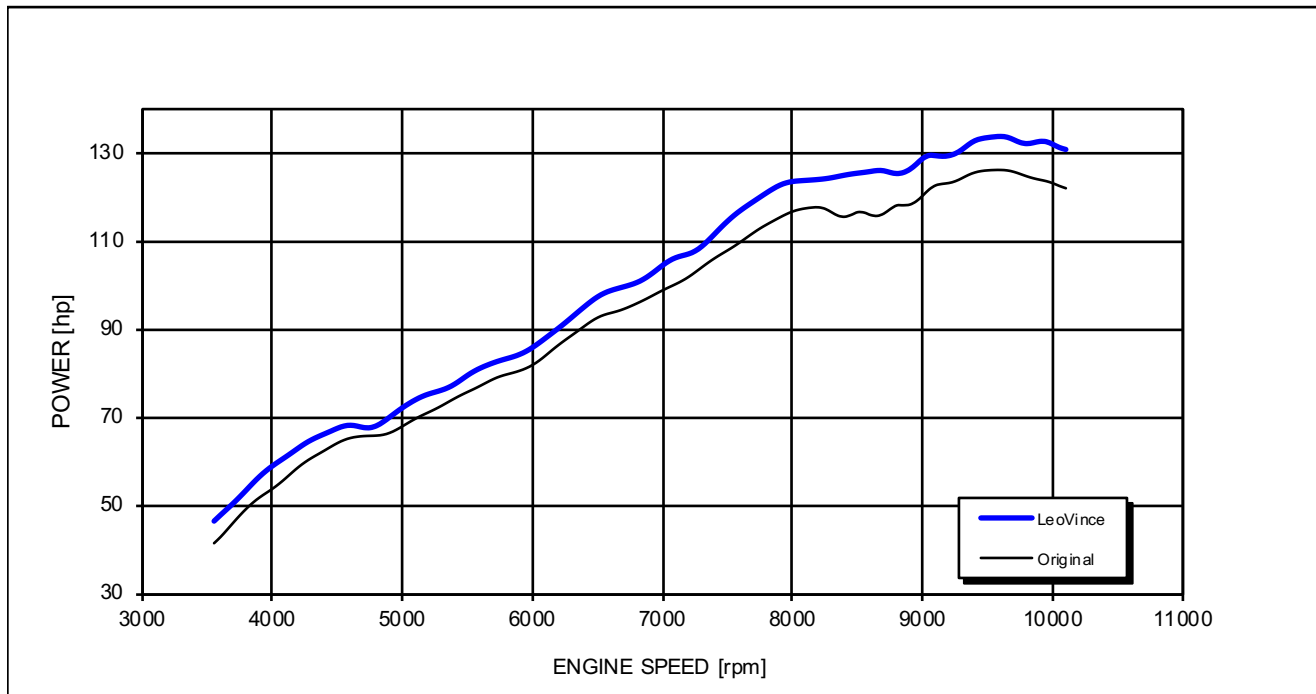

DUCATI MULTISTRADA 1260/S/D-AIR/PIKES PEAK

*Racing configuration

Test conditions:

998 mBar
35 °C

Reference conditions:

1013 mBar
20 °C