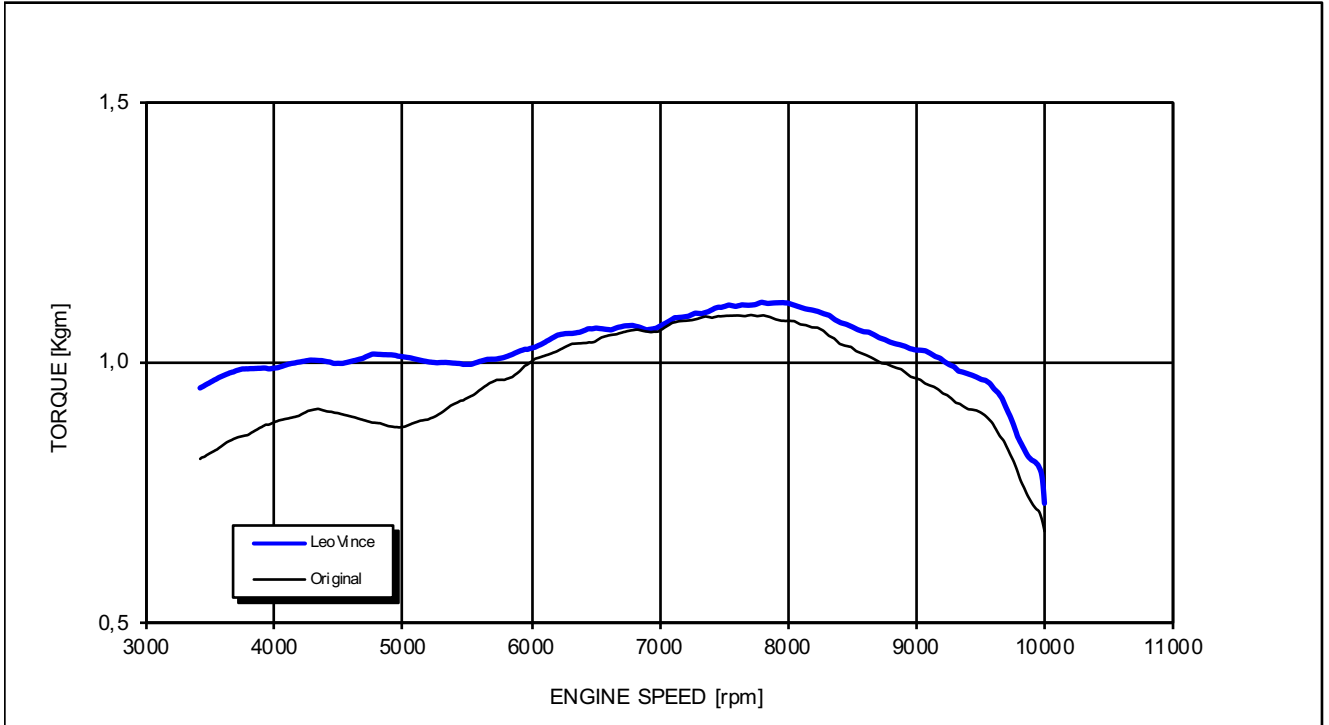

YAMAHA YZF-R125

*Racing configuration

Test conditions:

997 mBar
19 °C

Reference conditions:

1013 mBar
20 °C