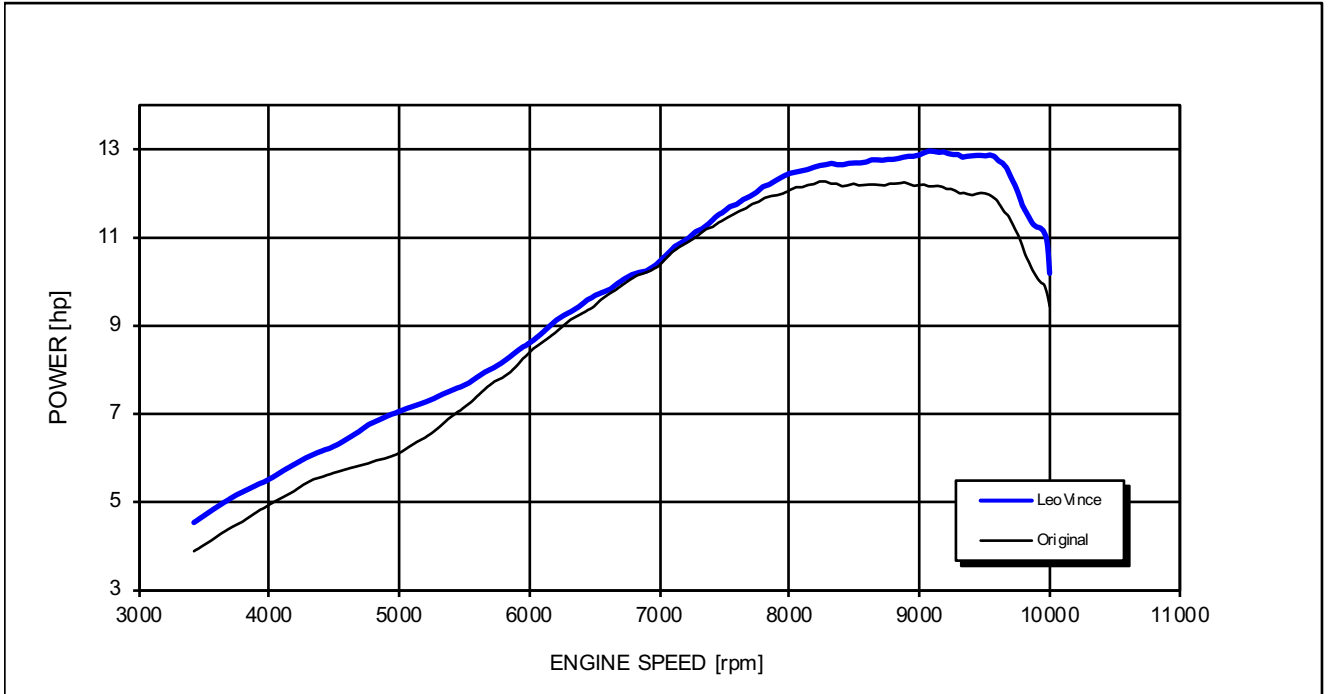

YAMAHA YZF-R125

*Racing configuration

Test conditions:

997 mBar
19 °C

Reference conditions:

1013 mBar
20 °C