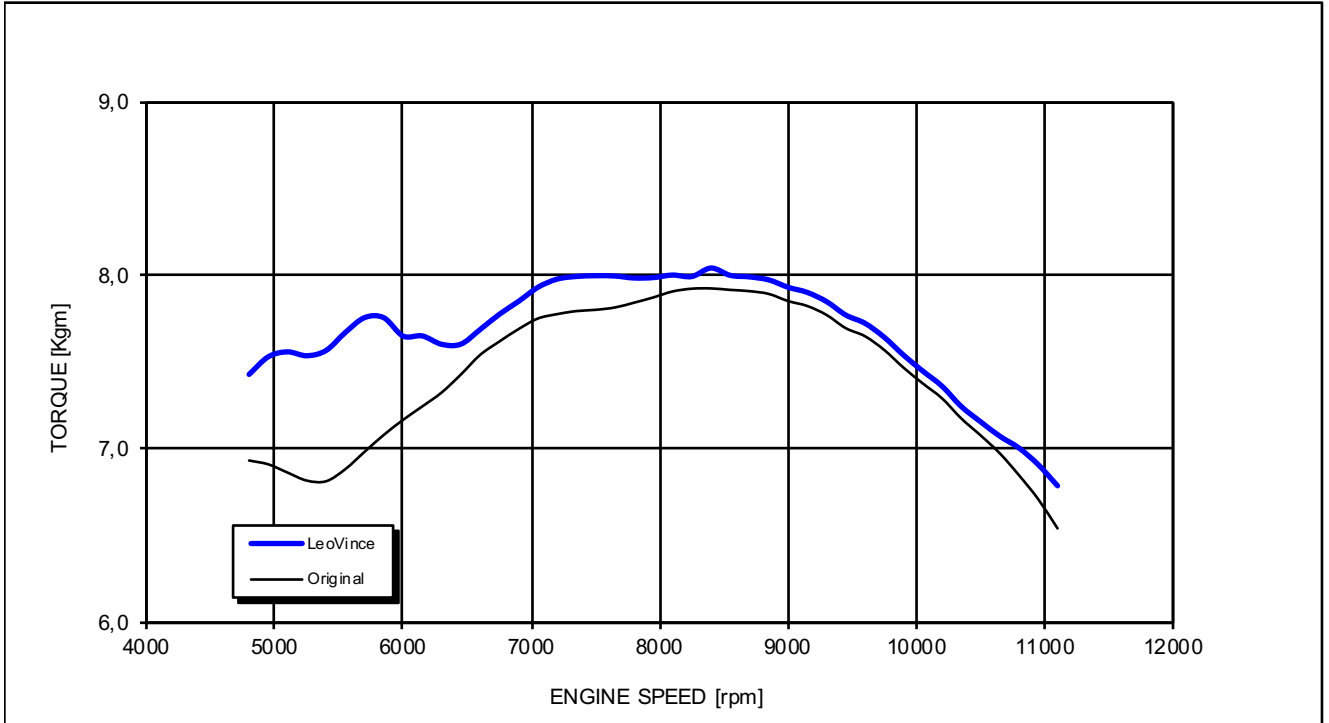

YAMAHA MT-09 TRACER GT/FJ-09 GT

Test conditions:

997 mBar
19 °C

Reference conditions:

1013 mBar
20 °C