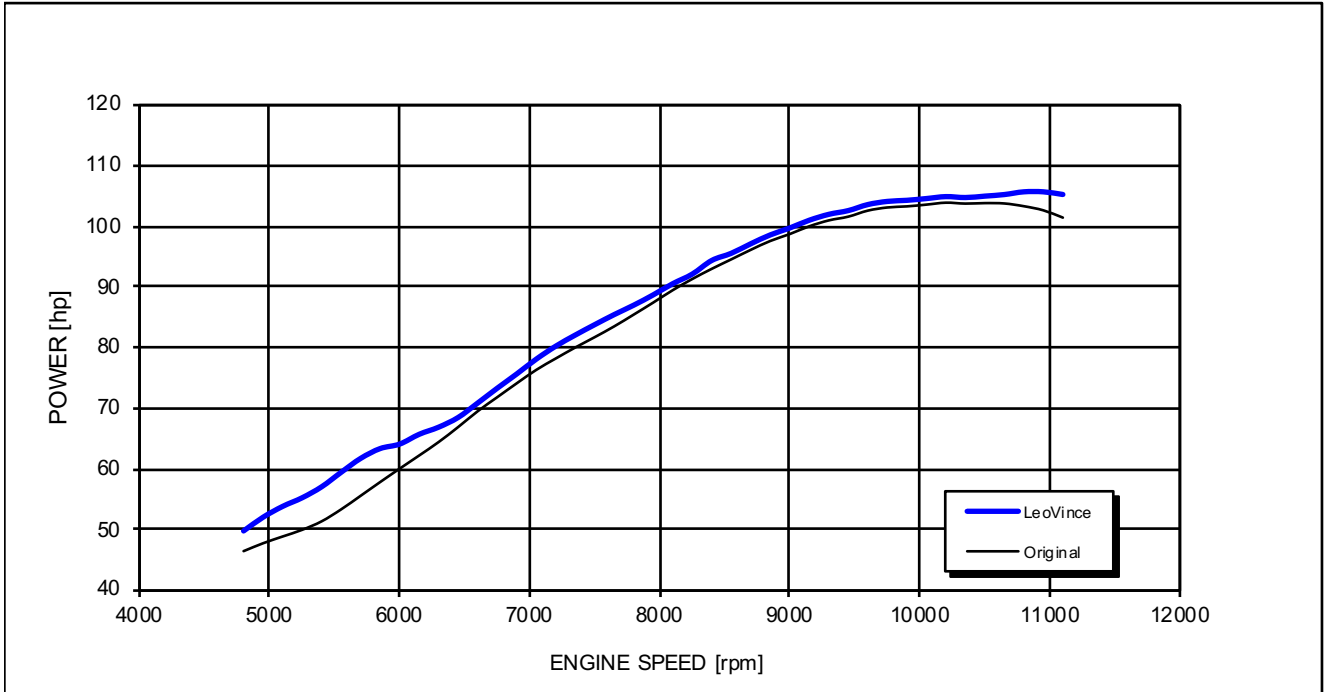

YAMAHA MT-09 TRACER GT/FJ-09 GT

Test conditions:

997 mBar
19 °C

Reference conditions:

1013 mBar
20 °C