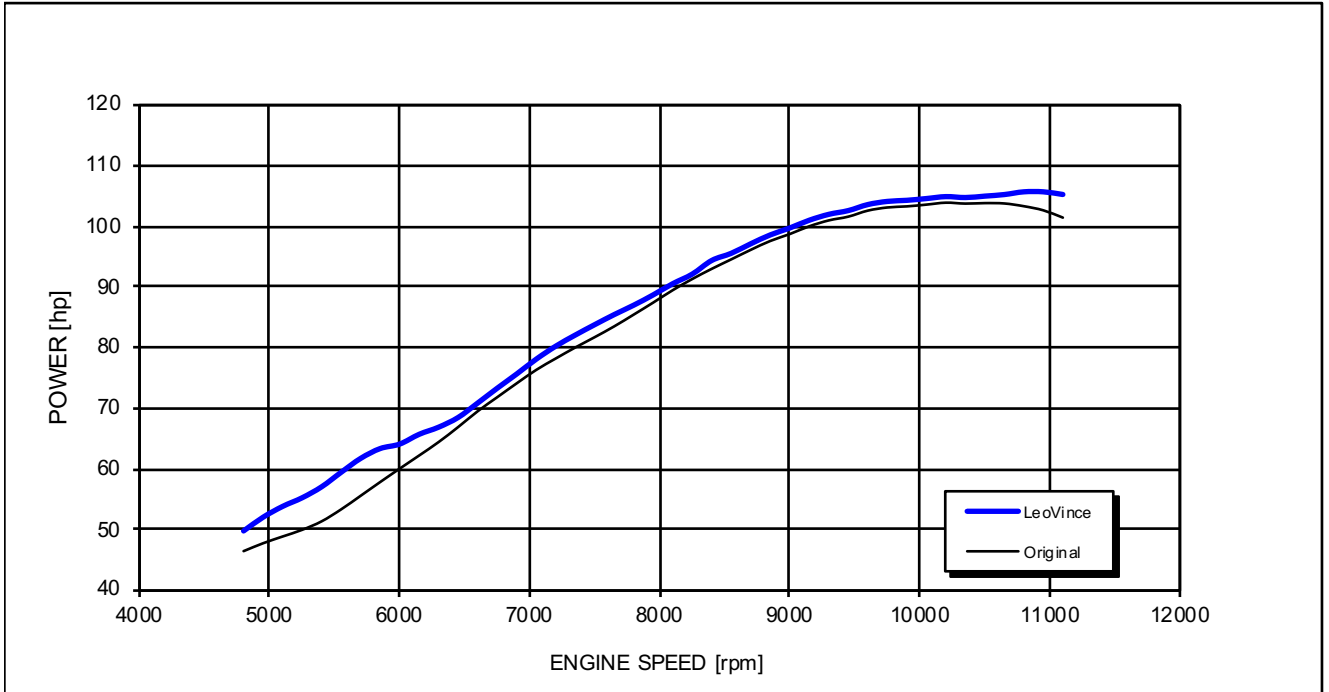

YAMAHA MT-09 TRACER/FJ-09

Test conditions:

997 mBar
19 °C

Reference conditions:

1013 mBar
20 °C