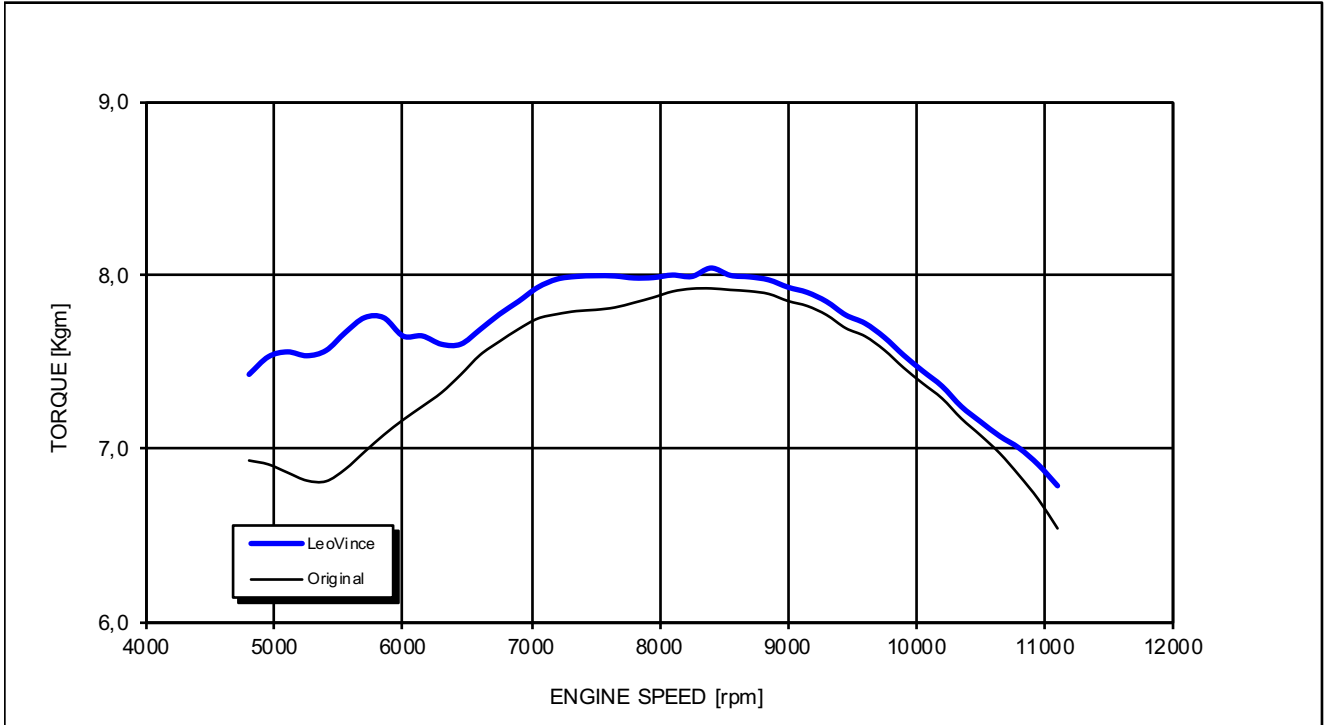

YAMAHA MT-09 TRACER/FJ-09

Test conditions:

997 mBar
19 °C

Reference conditions:

1013 mBar
20 °C