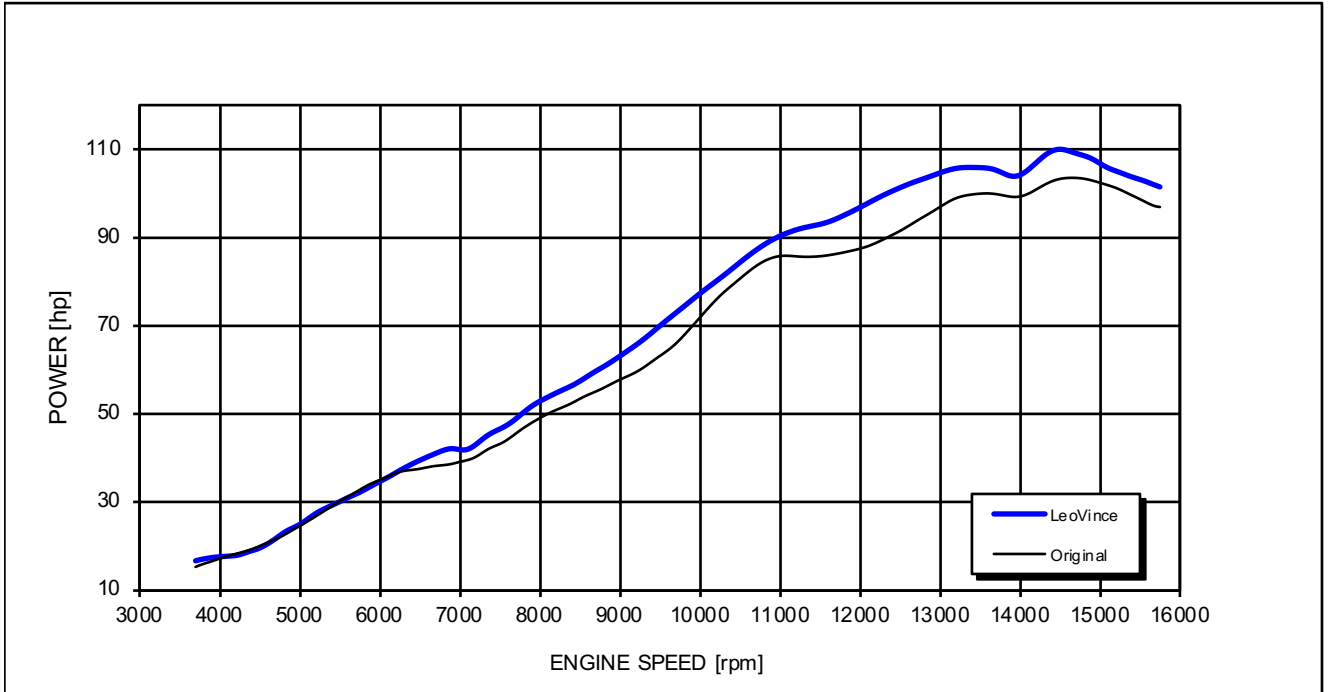

YAMAHA YZF-R6

*Racing configuration

Test conditions:

997 mBar
19 °C

Reference conditions:

1013 mBar
20 °C