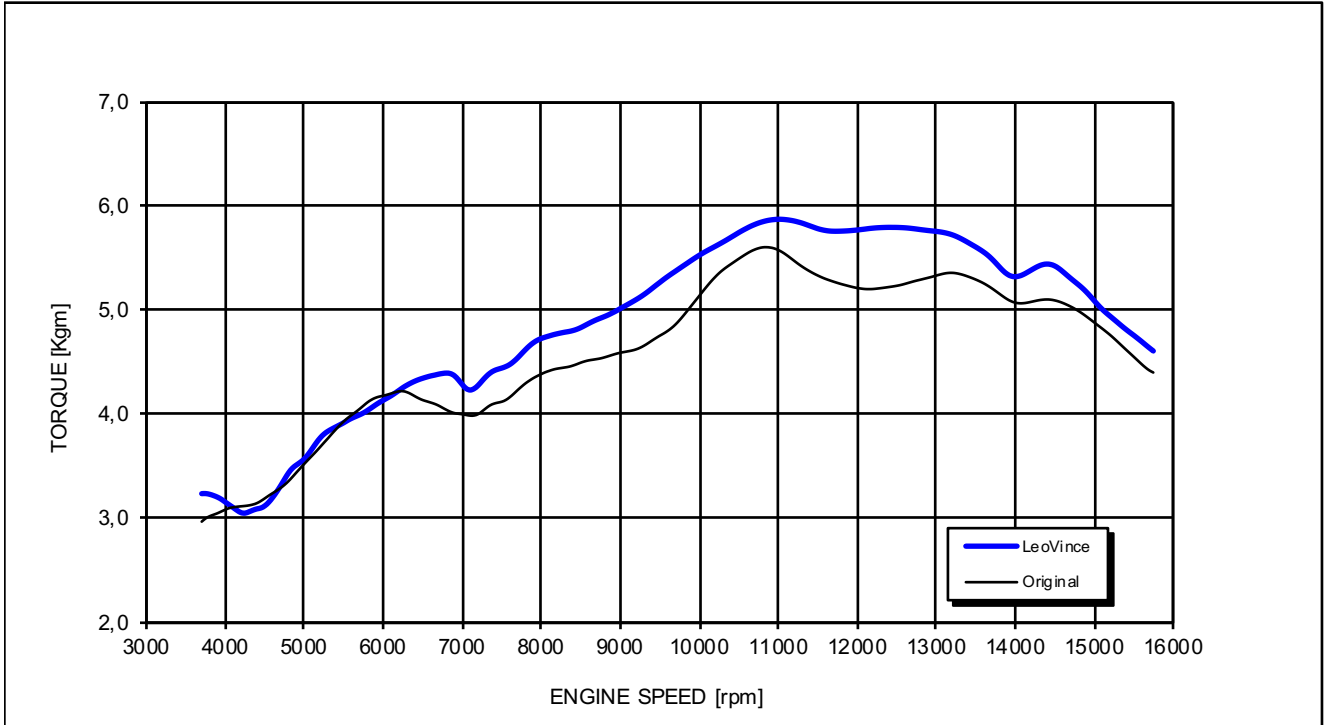

YAMAHA YZF-R6

*Racing configuration

Test conditions:

997 mBar
19 °C

Reference conditions:

1013 mBar
20 °C