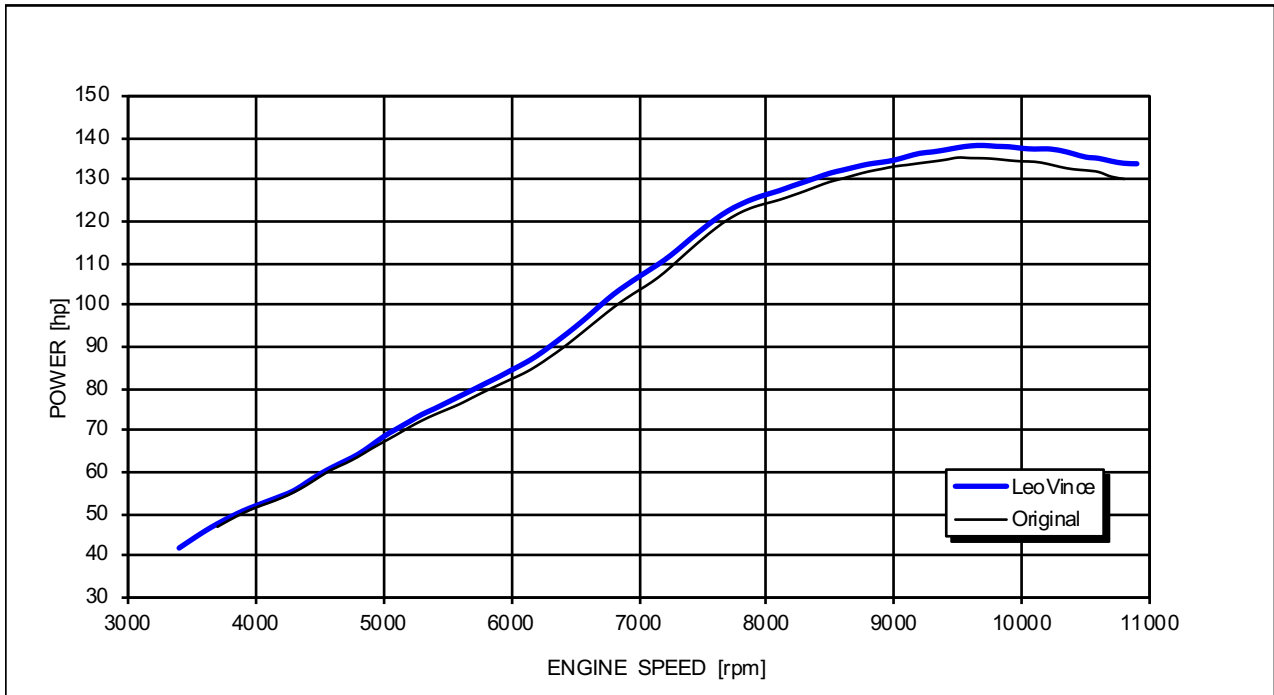

KAWASAKI Z 1000/Z 1000 SX

*Racing Configuration

Test conditions:

987 mBar
23 °C

Reference conditions:

1013 mBar
20 °C