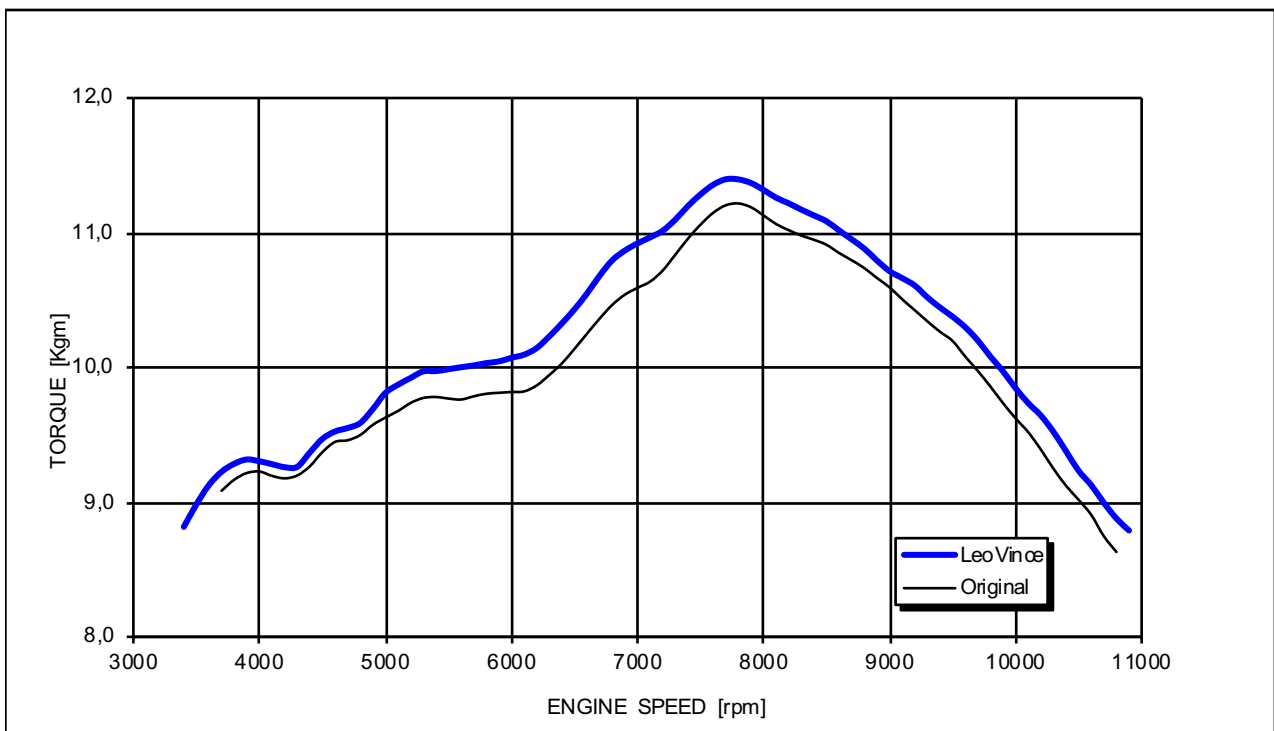

KAWASAKI Z 1000/Z 1000 SX

*Racing Configuration

Test conditions:

987 mBar
23 °C

Reference conditions:

1013 mBar
20 °C