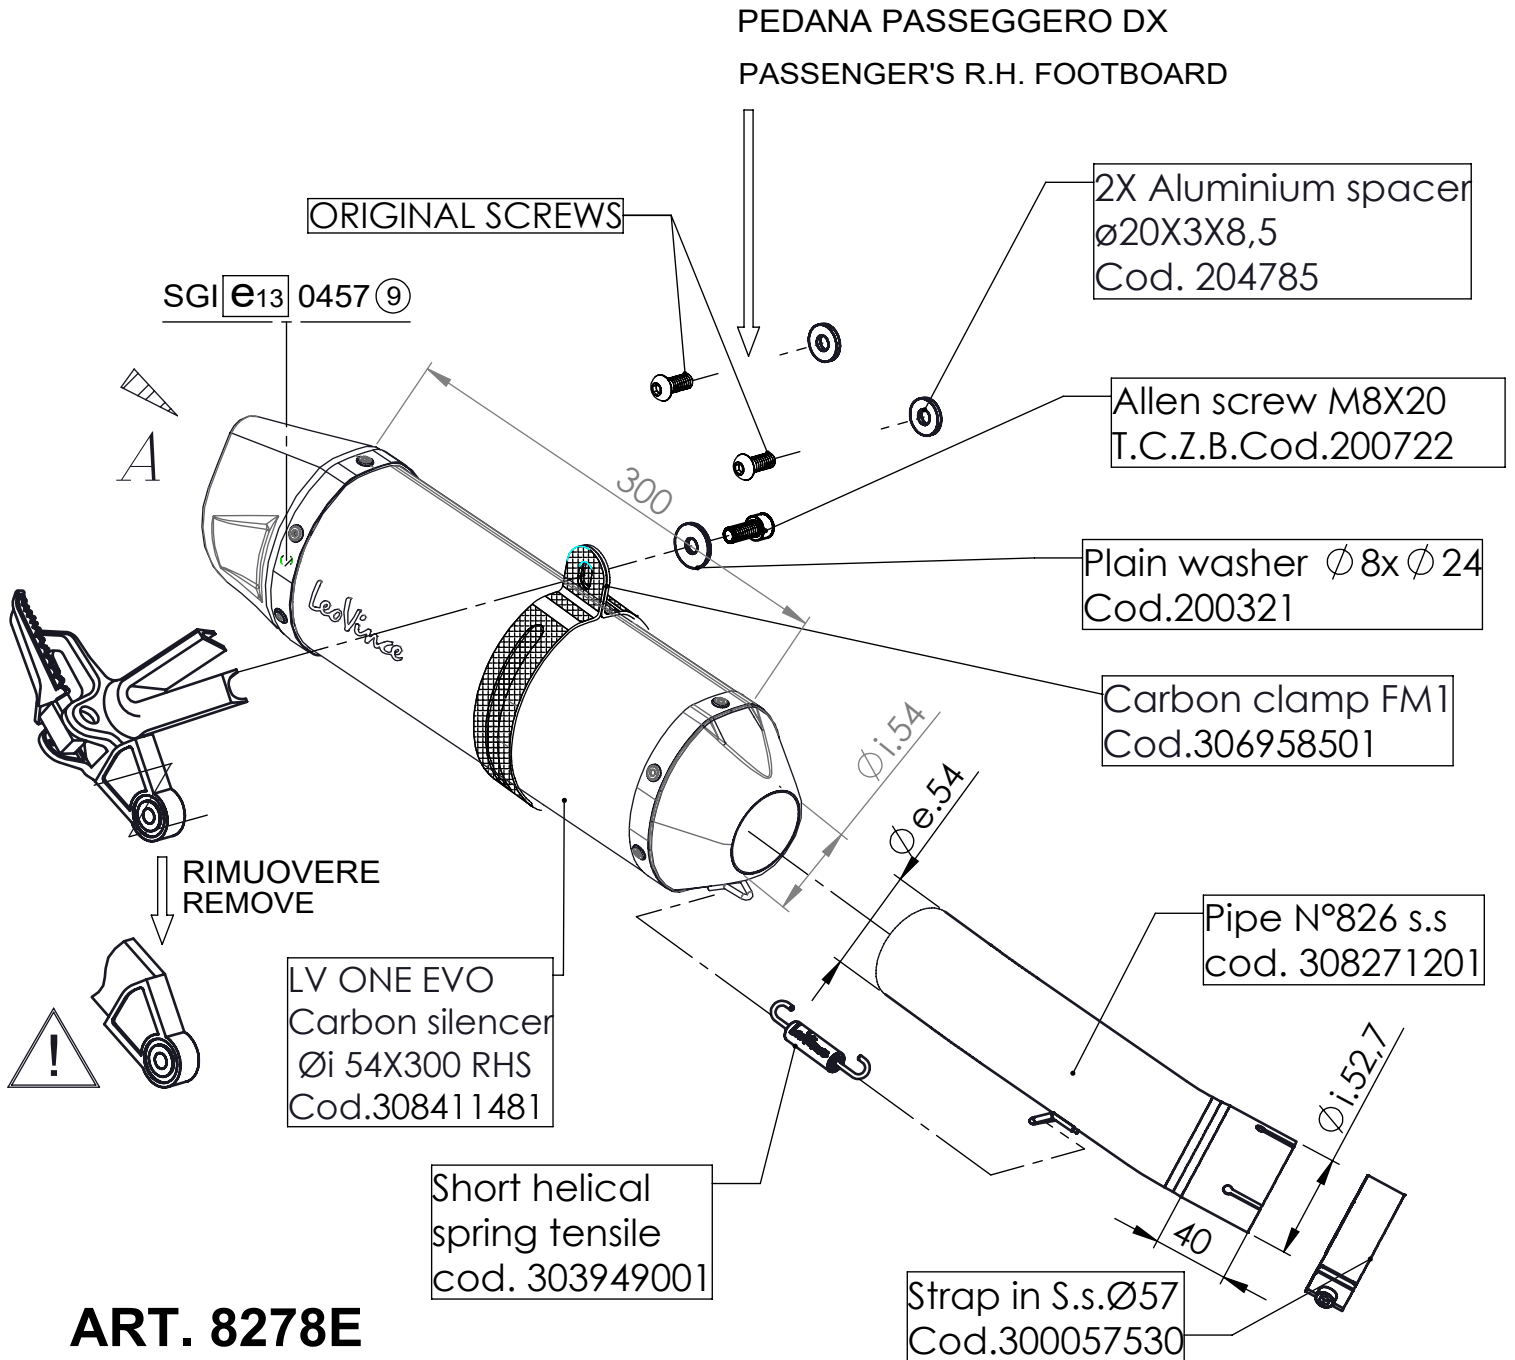

_Fits with original centre stande

_In order to install LeoVince exhaust, first remove the bracket holding up the original muffler and which is bolted to the passenger's right hand footpeg with screws (as show in the drawing).

ART. 8278E

YAMAHA FZ8 i.e / YAMAHA FAZER 8 i.e

SLIP-ON - LV ONE EVO - CARBON - APPROVED