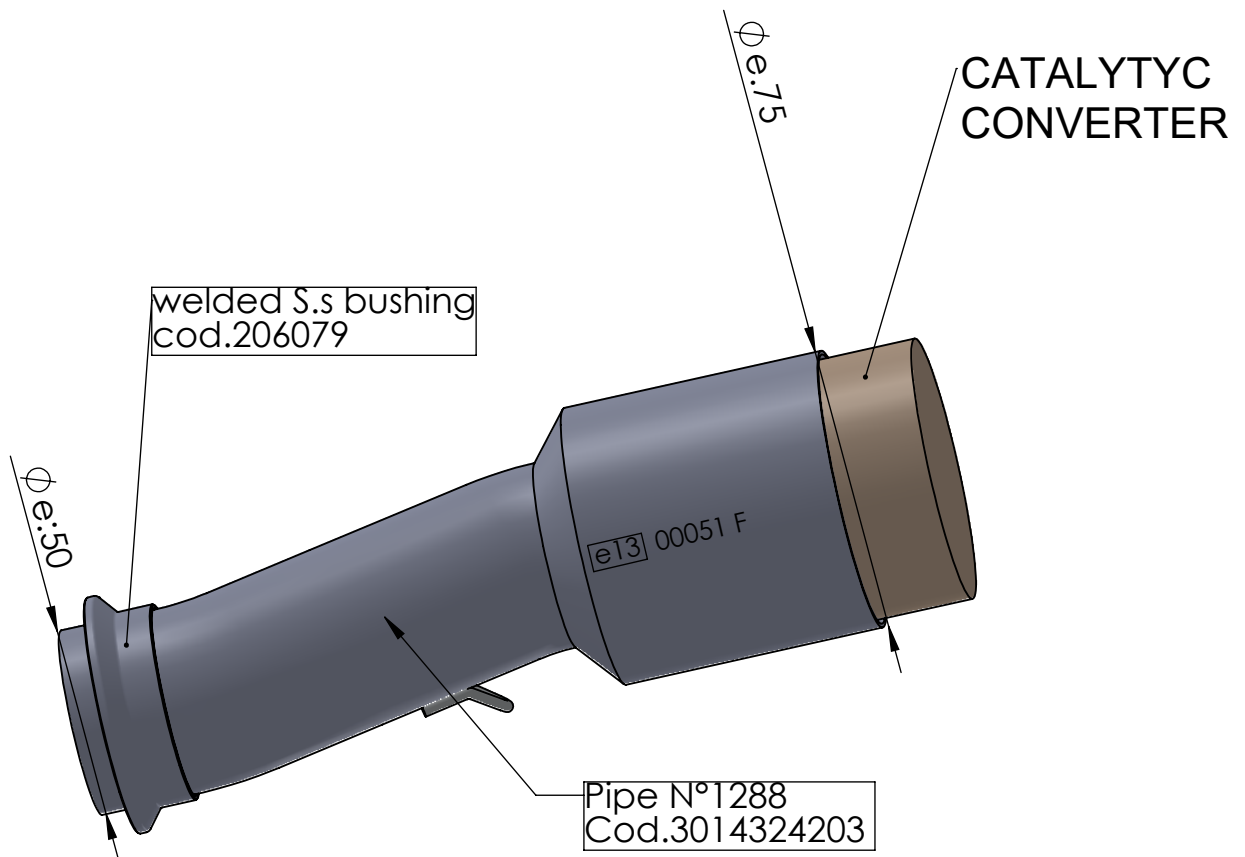

EU-APPROVED CATALYTIC CONVERTER MANIFOLD

Bushing S.s.
cod.206079

ART. 16031

KTM 690 ENDURO R / 690 SMC R

SUITABLE FOR LEOVINCE ART. 14324E-14324EK-14065-14065K