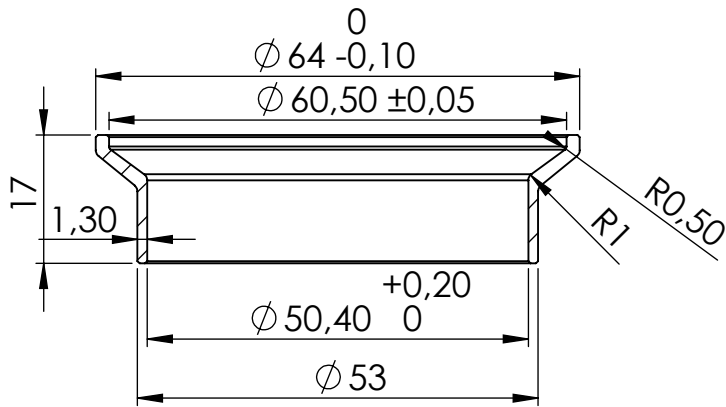

EU-APPROVED CATALYTIC CONVERTER MANIFOLD

Bushing S.s.
cod.206079

ART. 16031

KTM 690 ENDURO R / 690 SMC R

SUITABLE FOR LEOVINCE ART. 14324E-14324EK-14065-14065K