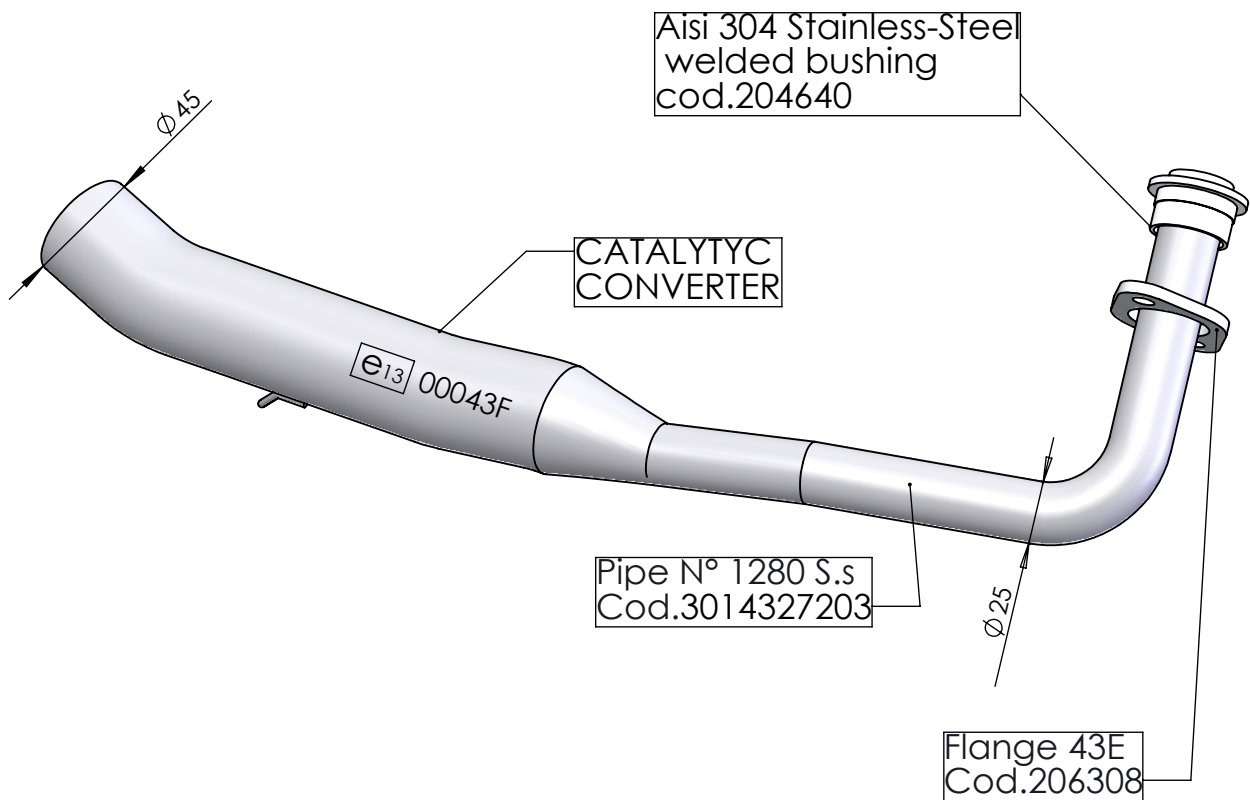

EU-APPROVED CATALYTIC CONVERTER MANIFOLD

Bushing
Cod. 204640

Flange 43E Sp. 5mm
Cod. 206308

ART.16029

HONDA PCX 125

SUITABLE FOR LEOVINCE ART. 14327E-14327EK-14062-14062K