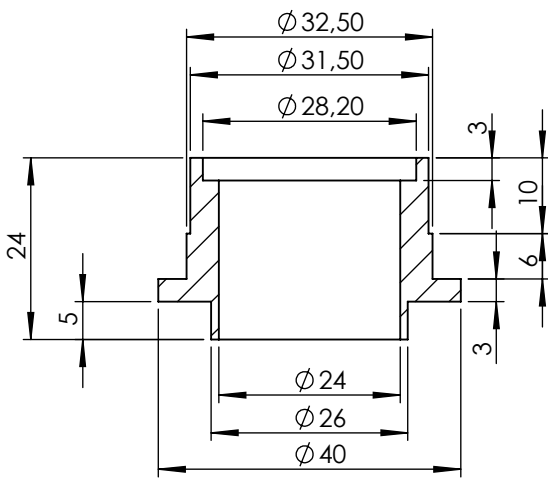

EU-APPROVED CATALYTIC CONVERTER MANIFOLD

Bushing
Cod. 204640

Flange 43E Sp. 5mm
Cod. 206308

ART.16029

HONDA PCX 125

SUITABLE FOR LEOVINCE ART. 14327E-14327EK-14062-14062K