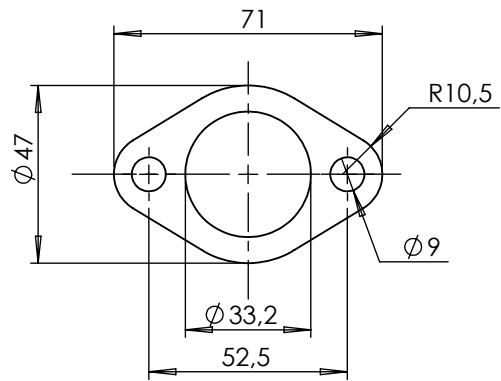

EU-APPROVED CATALYTIC CONVERTER MANIFOLD

Bushing
Cod. 204640

Flange 43E Sp. 5mm
Cod. 206308

ART.16029

HONDA PCX 125

SUITABLE FOR LEOVINCE ART. 14327E-14327EK-14062-14062K