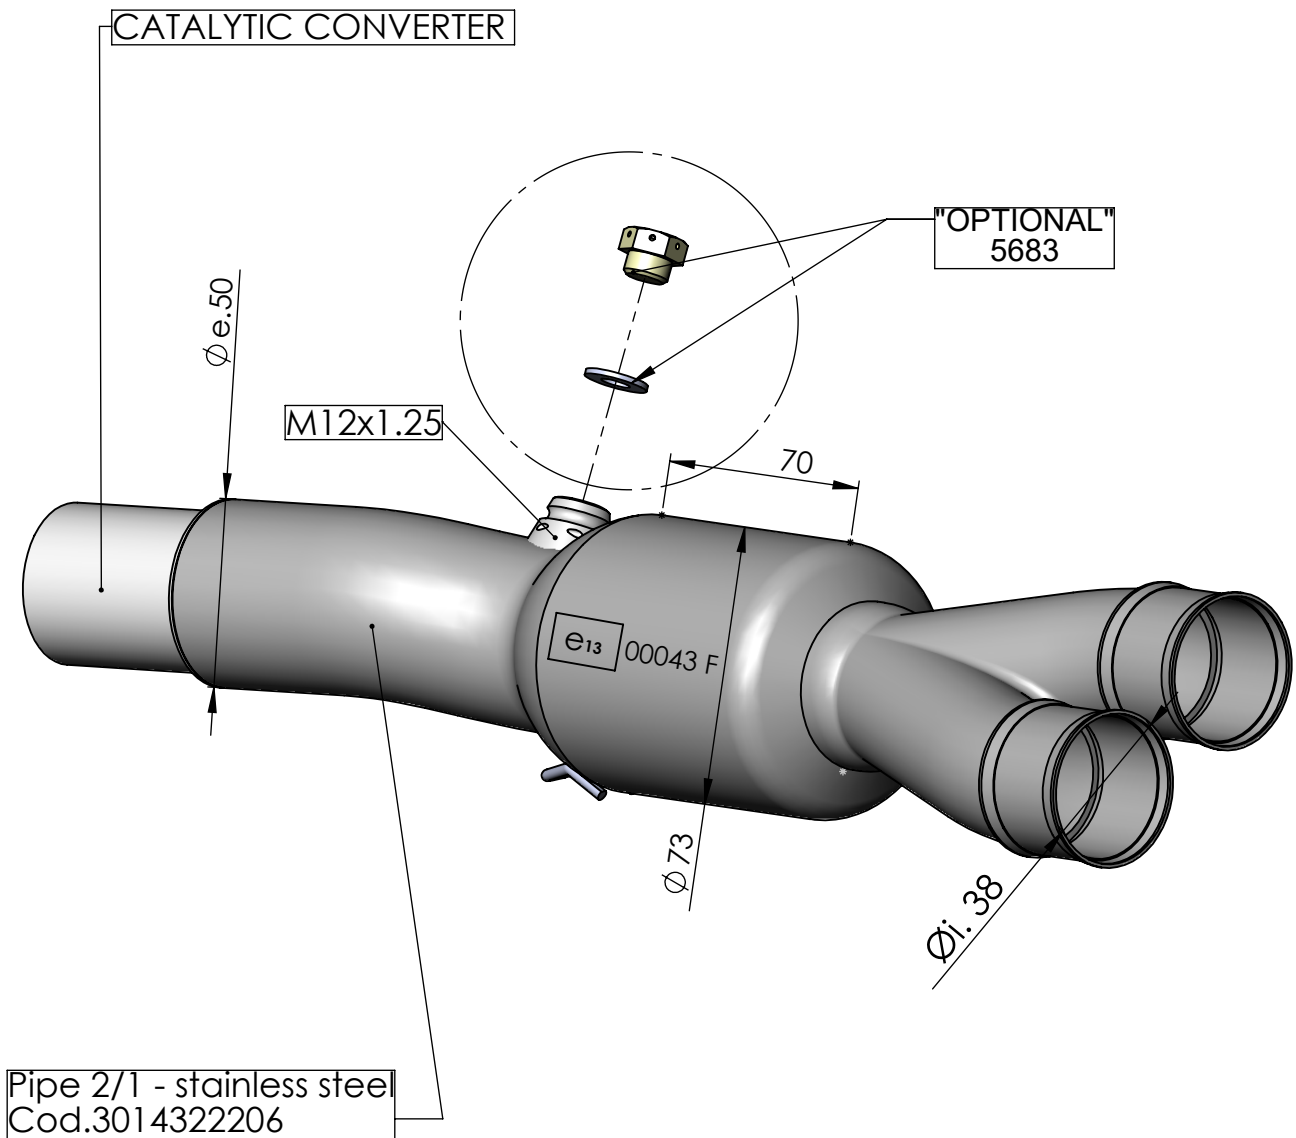

EU-APPROVED CATALYTIC CONVERTER MANIFOLD

ART. 16026

KAWASAKI VERSYS 650

SUITABLE FOR LEOVINCE ART. 14322-14322EK