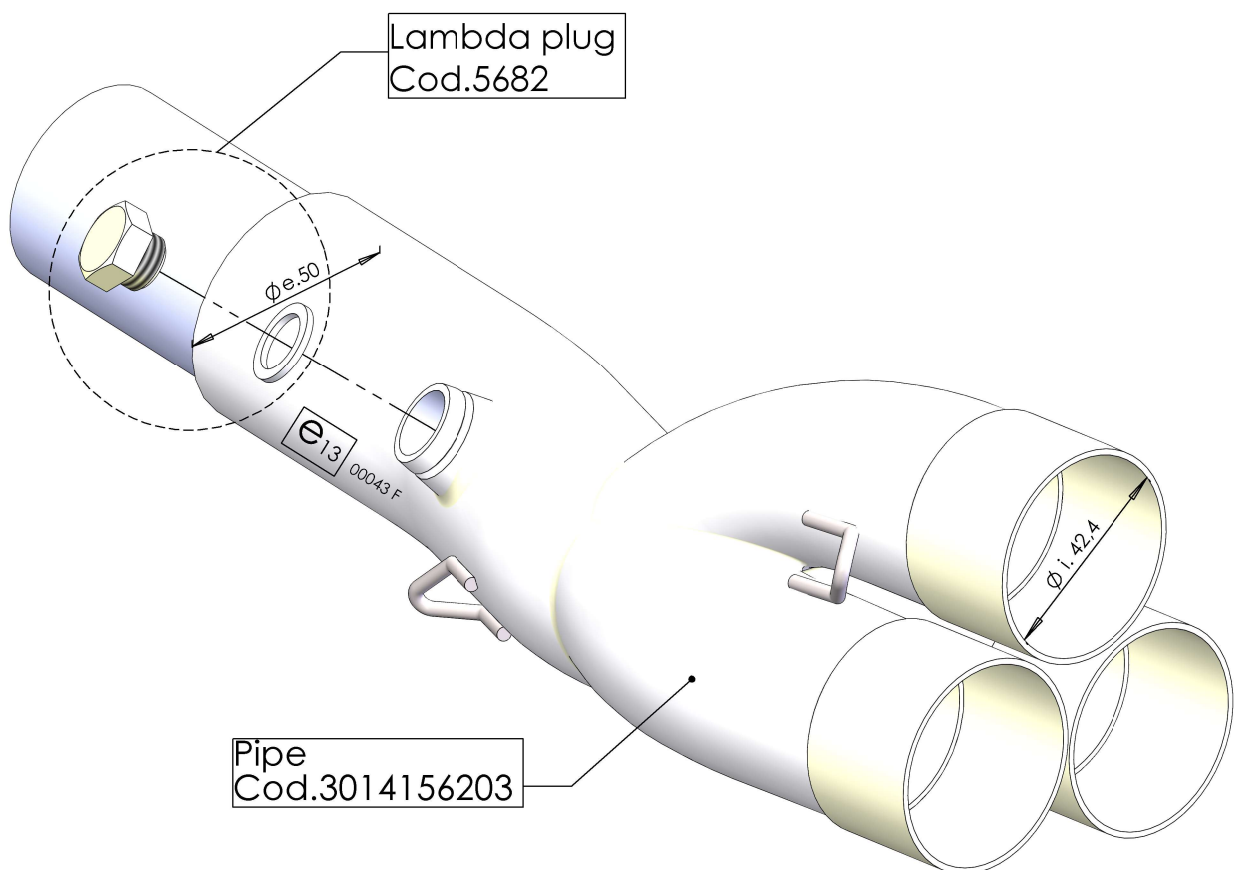

# EU-APPROVED CATALYTIC CONVERTER MANIFOLD

**ART.16008**

YAMAHA XSR900 - MT09

SUITABLE FOR LEOVINCE ART.14156 - 14156K