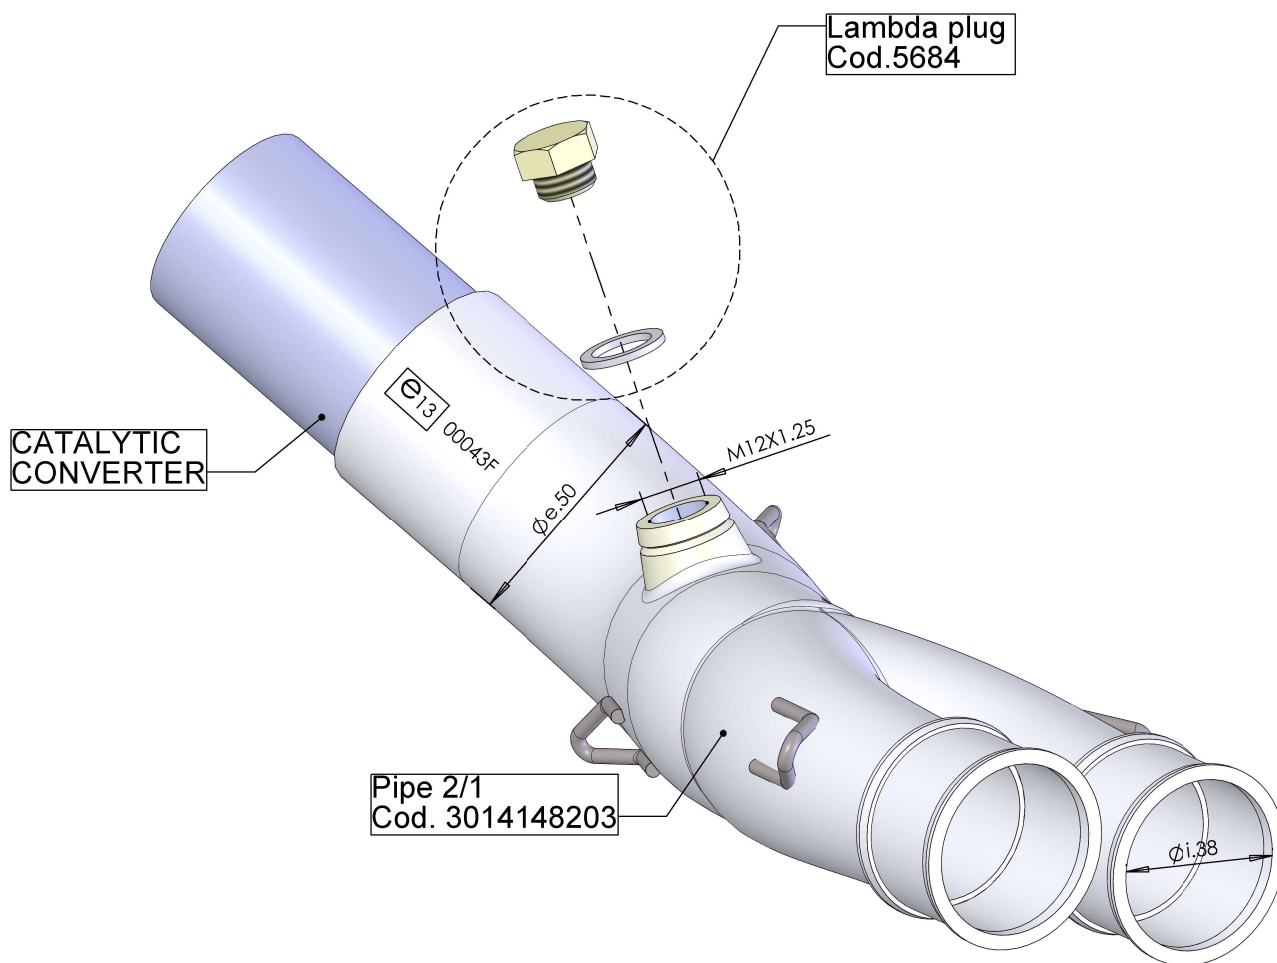

EU-APPROVED CATALYTIC CONVERTER MANIFOLD

ART. 16007

YAMAHA XSR 700 - MT07 -MT07 TRACER

SUITABLE FOR LEOVINCE ART.14148 - 14148K