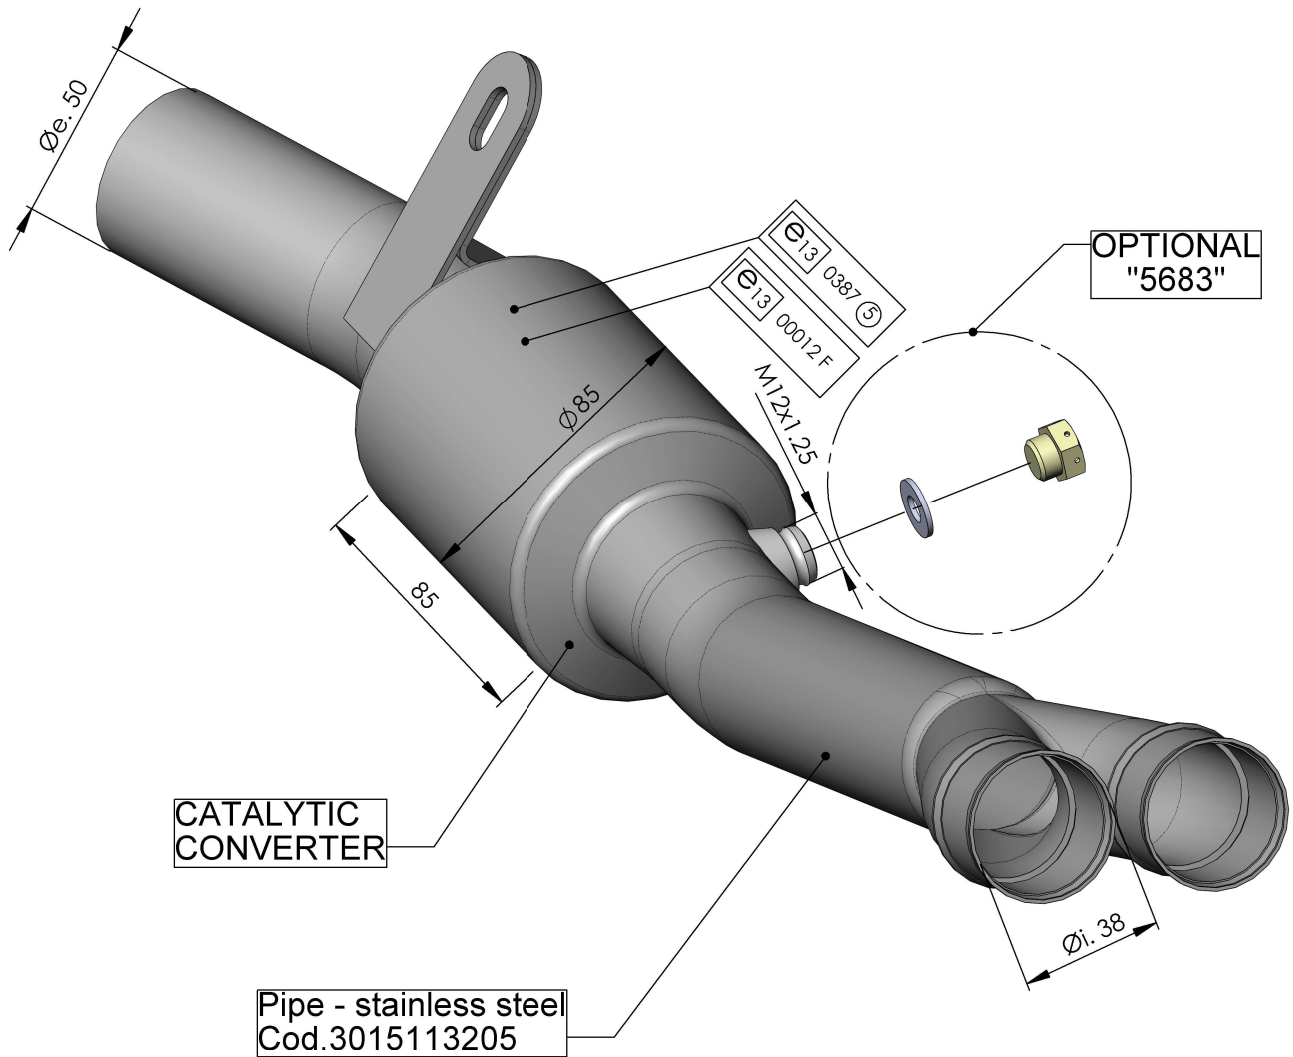

# EU-APPROVED CATALYTIC CONVERTER MANIFOLD

**ART.16005**

**SUITABLE FOR LEOVINCE ART. 15113 - 15113K**

**KAWASAKI Z650 - NINJA 650**