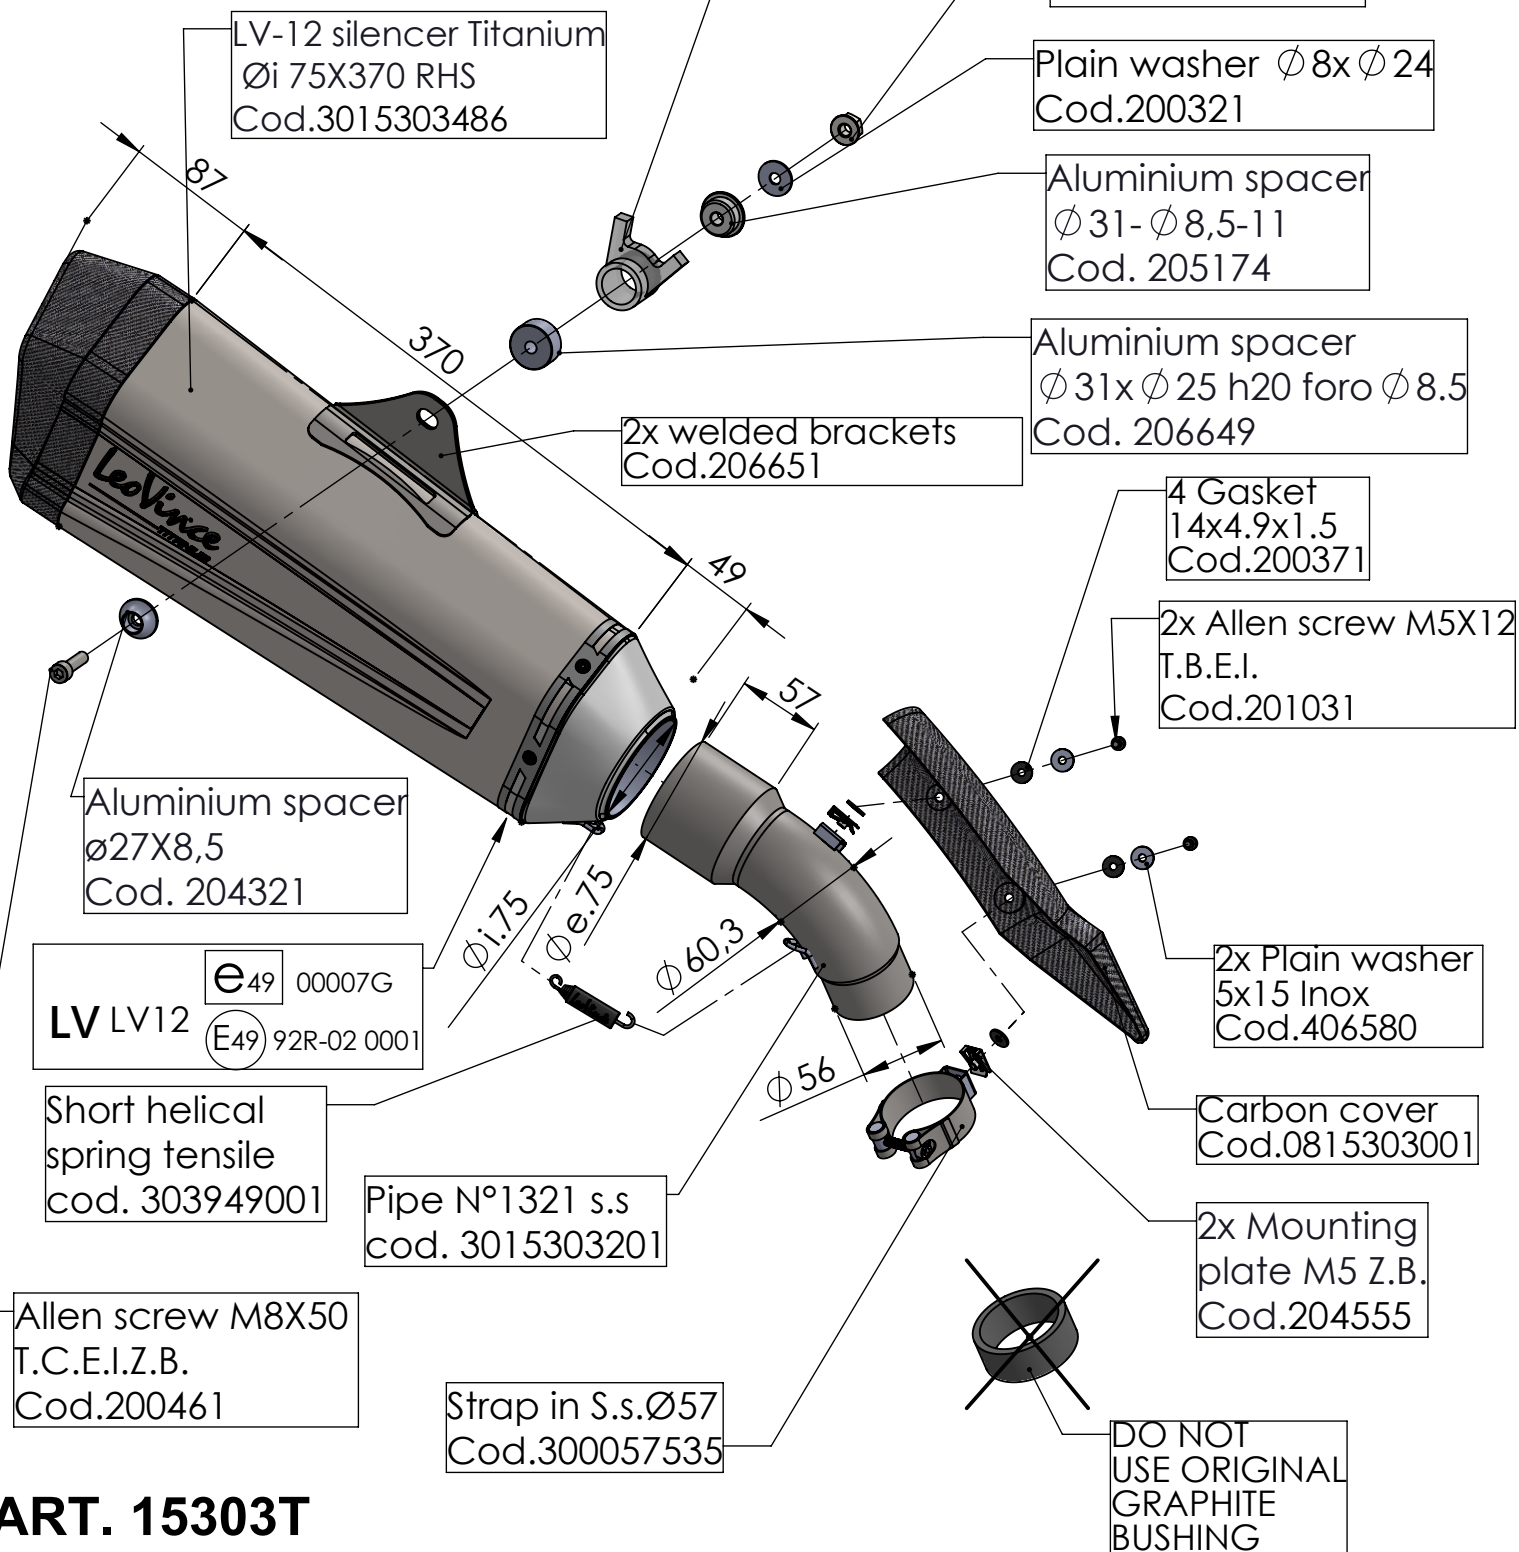

ORIGINAL FRAME

Please remove original rubber silent-block located inside

ART. 15303T

SUZUKI V-STROM 1050 ABS/XT (Fits with original panniers)

SLIP-ON - LV-12 - TITANIUM - APPROVED