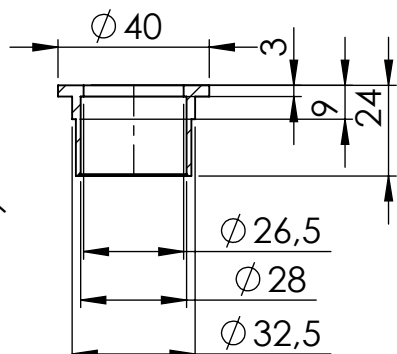

Db-Killer N.62
Cod.3014259801

Flange 45E sp.6
cod.205267

Bushing S.s
cod.206662

Knurled collar nut
M8 Cod.200298

2x Aluminium spacer
Ø30-20X9x8.5
Cod. 204828

ORIGINAL FRAME
Please remove rubber
located inside

Aluminium spacer
Ø30X15x8.5
Cod. 206663

Plain washer
Ø 6x Ø 24
Cod.201146

ORIGINAL FRAME

Allen screw
M6X20 T.C.Z.B.
Cod.203508

Flange 45E S.s
cod.205267

Bushing S.s
cod.206662

Mounting
plate M6 Z.B.
Cod.204664