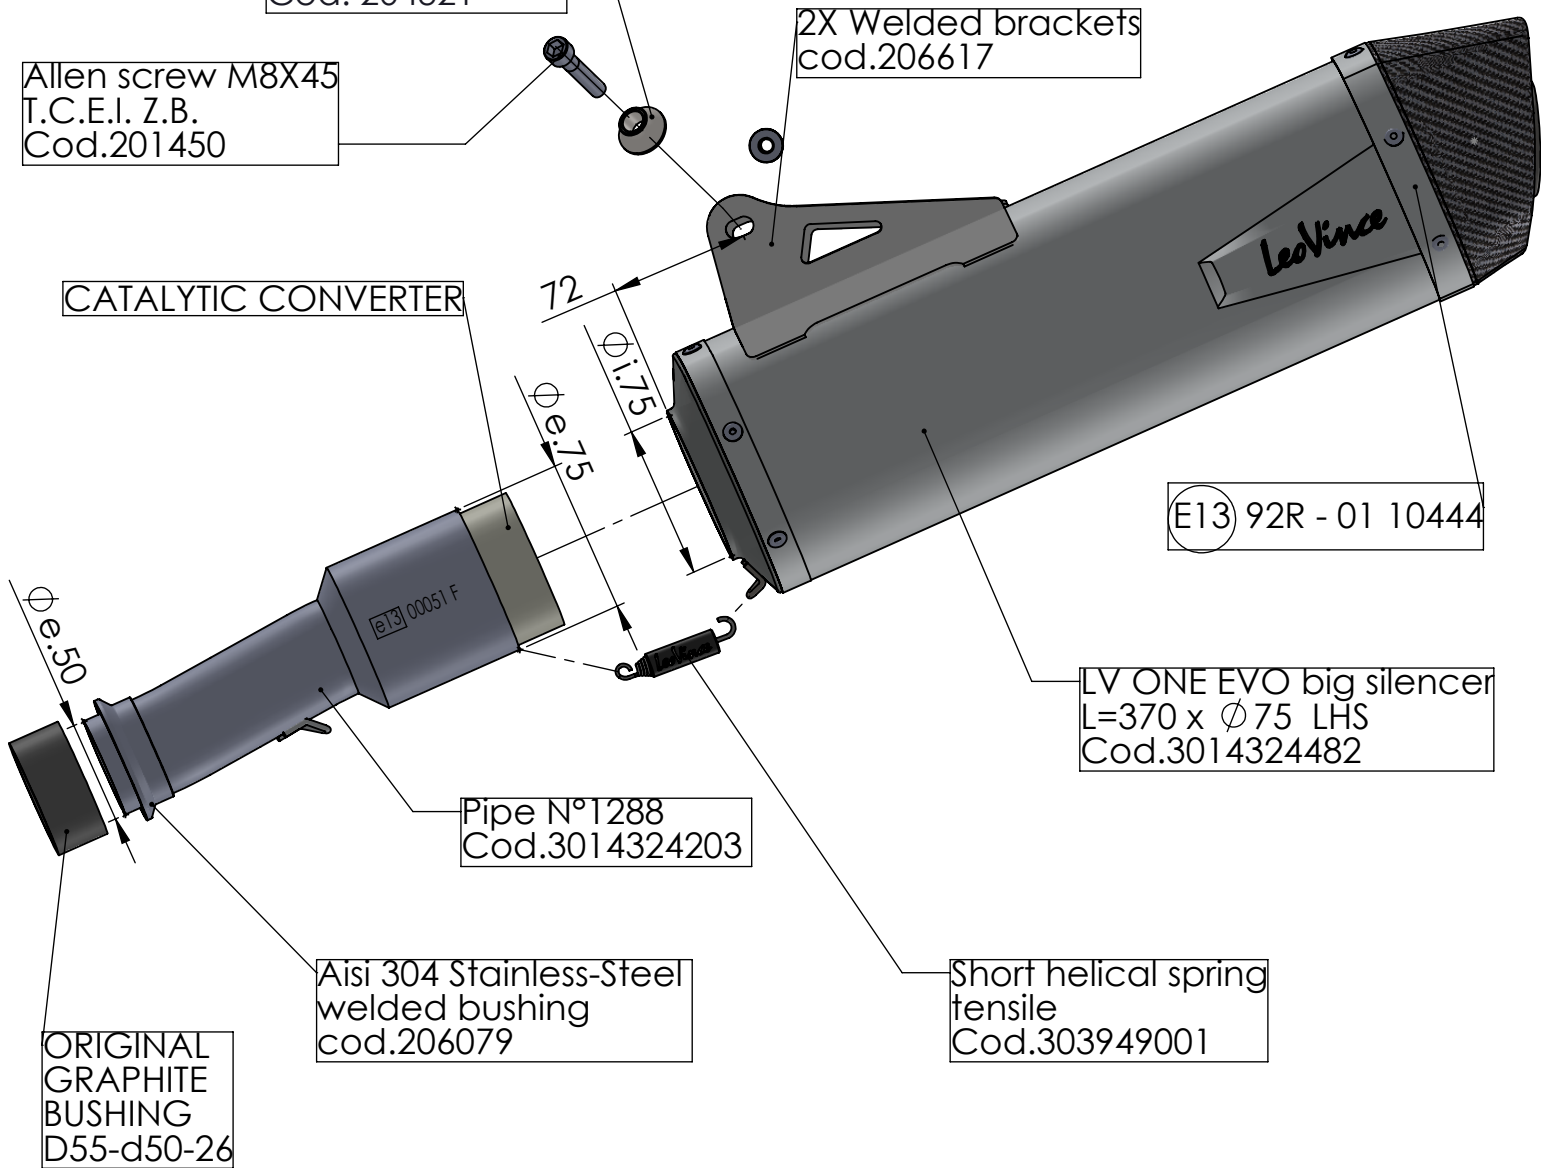

Aluminium spacer
 $\phi 27 \times 8,5 \times 11$
Cod. 204321

Allen screw M8X45
T.C.E.I. Z.B.
Cod.201450

2X Welded brackets
cod.206617

CATALYTIC CONVERTER

E13 92R - 01 10444

LV ONE EVO big silencer
L=370 x $\phi 75$ LHS
Cod.3014324482

Pipe N°1288
Cod.3014324203

Aisi 304 Stainless-Steel
welded bushing
cod.206079

Short helical spring
tensile
Cod.303949001

ORIGINAL
GRAPHITE
BUSHING
D55-d50-26

ART. 14324EK

KTM 690 ENDURO R / 690 SMC R
(also fits 35kW version)

LV ONE EVO - SLIP ON - STAINLESS STEEL - APPROVED