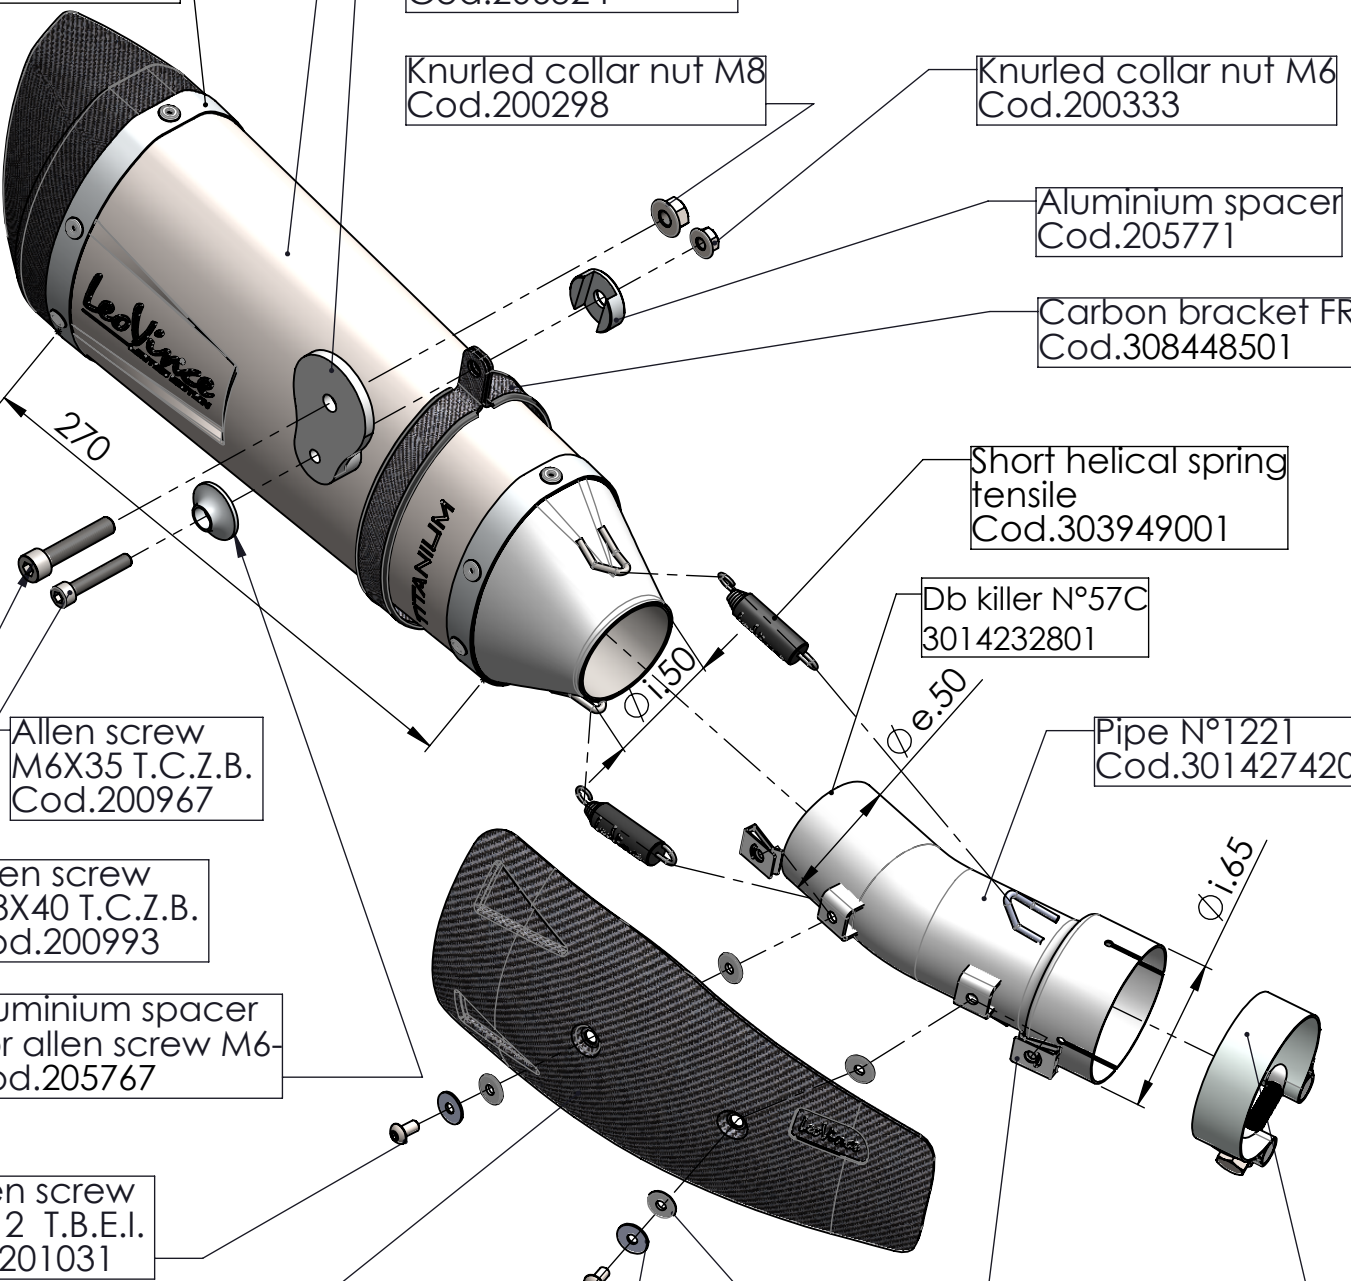

Aluminium spacer
-for allen screw M6
Cod.205767

2 Allen screw
M5X12 T.B.E.I.
Cod.201031

Carbon cover
Cod.0814137001

2 Plain washer
5x15 Inox
Cod.406580

4 Gasket
14x4.9x1.5
Cod.200371

2 Mounting
plate M5
Cod.204555

Strap-in stainless Ø67
Cod.300067530

ART. 14274ST

BMW R 1200 R / R 1200 RS
(fits with original panniers)

SLIP-ON - FACTORY S - TITANIUM LIMITED EDITION - APPROVED

270

Øi 50

Ø e.50

Øi.65