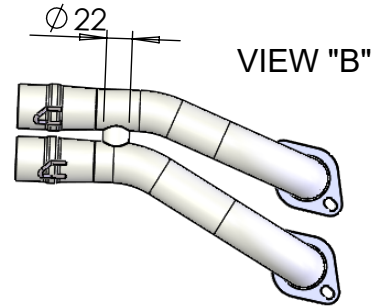

Knurled collar
nut M8
Cod.200298

Knurled collar
nut M5
Cod.204407

2 Mounting plate M5
Cod.204555

2 Allen screw
M5X12 T.B.E.I.
Cod.201031

2 Plain washer
5x15 Inox
Cod.406580

Carbon cover
Cod.0814043001

2 Flange "25B"
Cod. 200560

4 Gasket
14x4.9x1.5
Cod.200371

2x bushing
Cod. 206062

Allen screw
M5x14
Cod.204407

Allen screw
M8 x 80
Cod.203328

LV ONE EVO
Big silencer Øi 50
Cod.308424481

CATALYTIC
CONVERTER

Pipe 2/1 -
stainless s. N°1284
Cod.3014043209

"OPTIONAL"
5683

N°3 Short helical spring
tensile
Cod.303949001

Pipe stainless s.
N°1127
Cod.3014043201

ART 14187EK

YAMAHA T- MAX 530 ABS / DX / SX

FULL SYSTEM 2/1 - LV ONE EVO - STAINLESS STEEL - APPROVED