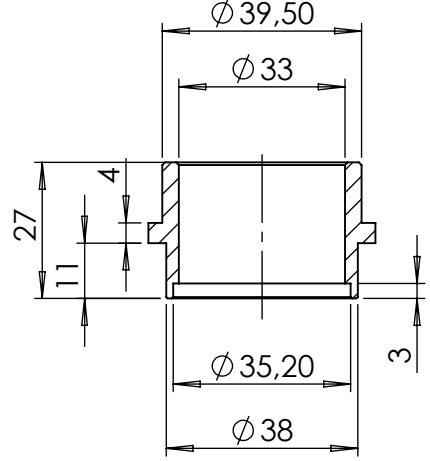

Db-Killer 32B
Cod.307762801

VIEW "A"
Flange "25B"

VIEW "A"
Bushing Cod.206062

Aluminium spacer
SBK SBK Ø27X8.5
Cod.204321

Carbon bracket FB5AS
Cod.308532501

Aluminium Spacer
27/20X60X8.5
Cod.206376

Plain washer
Ø8x24
Cod.200321

Knurled collar
nut M8
Cod.200298

Knurled collar
nut M5
Cod.204407

2 Mounting plate M5
Cod.204555

2 Allen screw
M5X12 T.B.E.I.
Cod.201031

2 Plain washer
5x15 Inox
Cod.406580

Carbon cover
Cod.0814043001

2 Flange "25B"
Cod. 200560

4 Gasket
14x4.9x1.5
Cod.200371

2x bushing
Cod. 206062

Allen screw
M5x14
Cod.204407

Allen screw
M8 x 80
Cod.203328

LV ONE EVO
Big silencer Øi 50
Cod.308424481

CATALYTIC
CONVERTER

Pipe 2/1 -
stainless s. N°1284
Cod.3014043209

"OPTIONAL"
5683

N°3 Short helical spring
tensile
Cod.303949001

Pipe stainless s.
N°1127
Cod.3014043201

ART 14187EK

YAMAHA T- MAX 530 ABS / DX / SX

FULL SYSTEM 2/1 - LV ONE EVO - STAINLESS STEEL - APPROVED