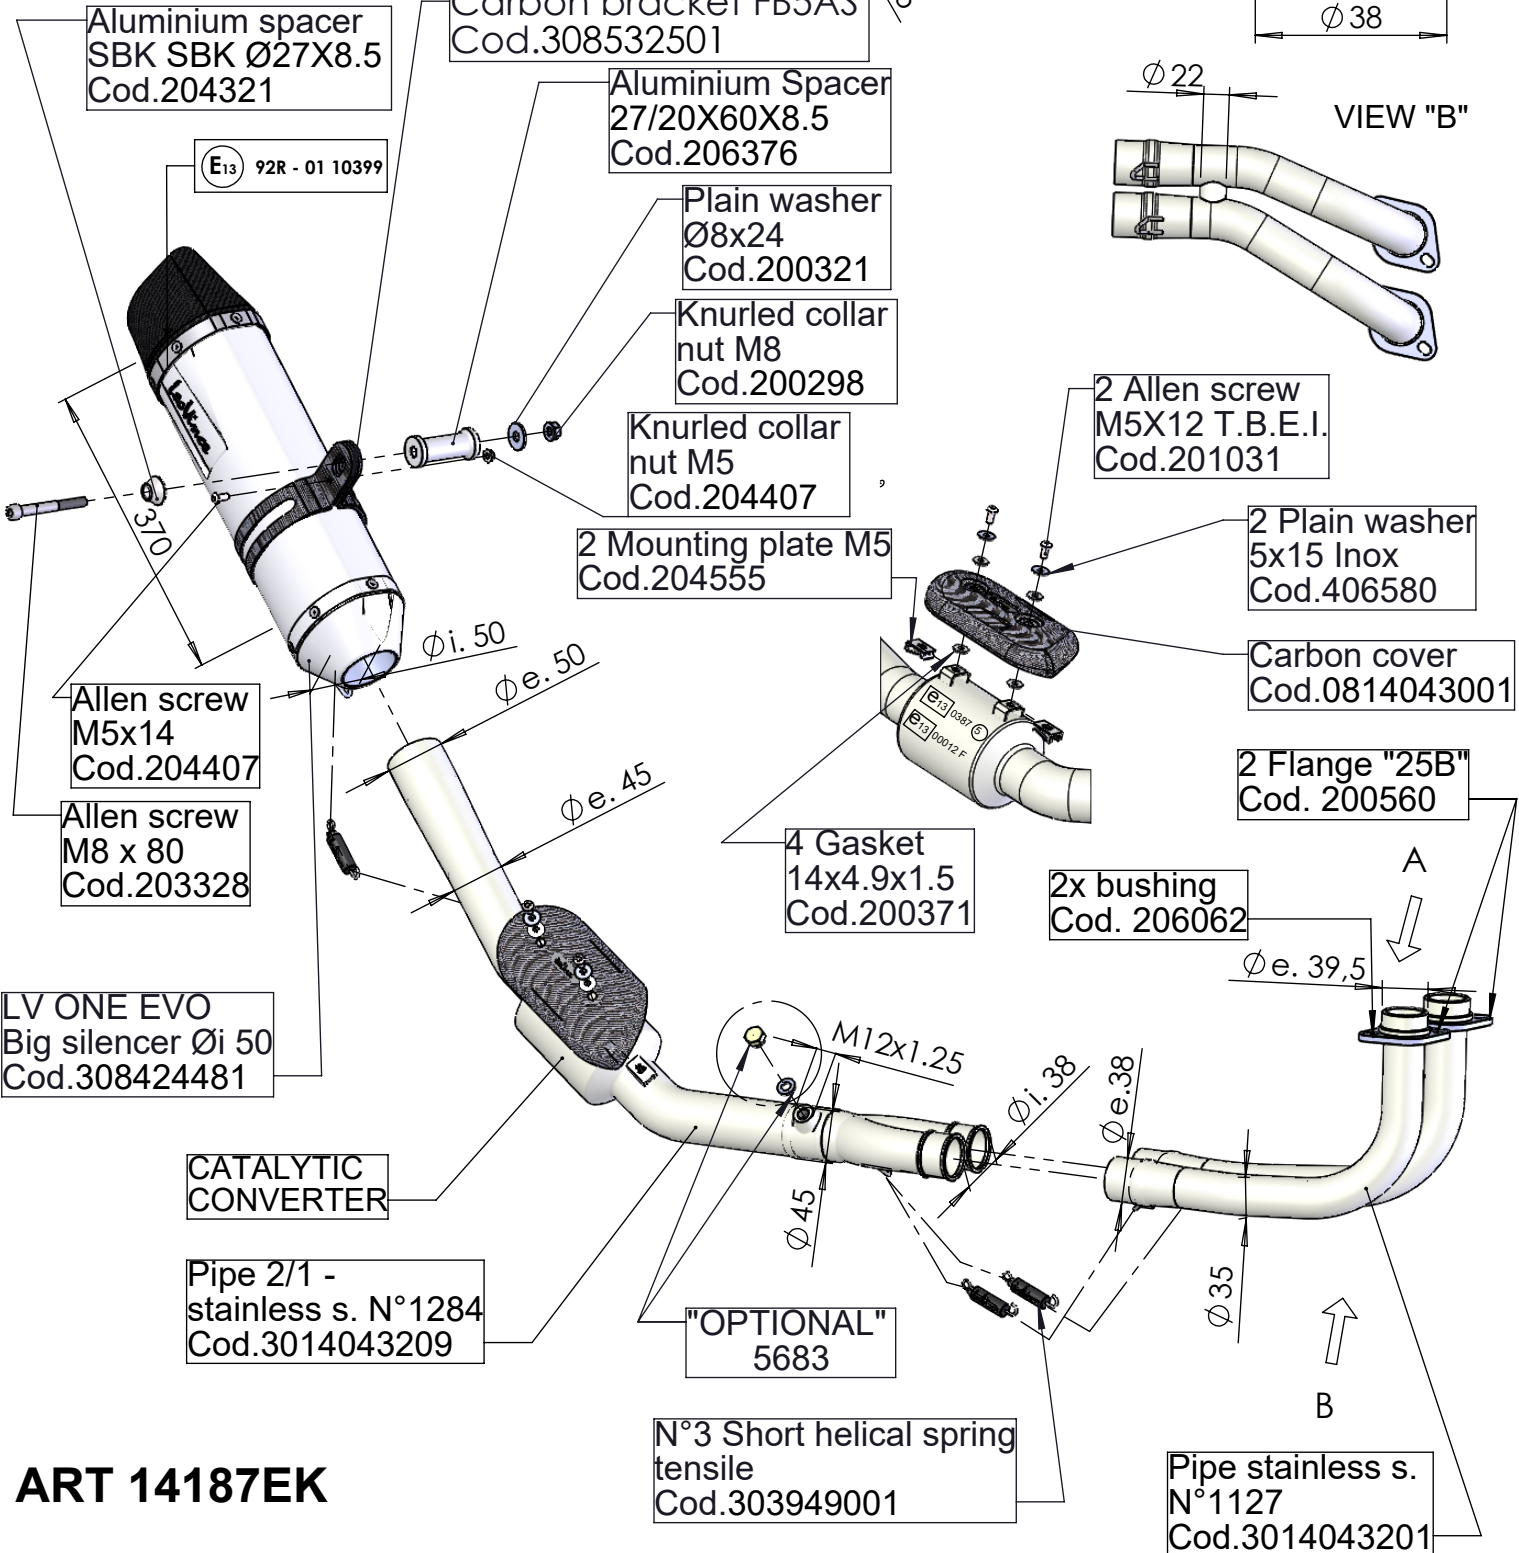

Db-Killer 32B
Cod.307762801

VIEW "A"
Flange "25B"

VIEW "A"
Bushing Cod.206062

Aluminium spacer
SBK SBK Ø27X8.5
Cod.204321

Carbon bracket FB5AS
Cod.308532501

Aluminium Spacer
27/20X60X8.5
Cod.206376

Plain washer
Ø8x24
Cod.200321

Knurled collar
nut M8
Cod.200298

Knurled collar
nut M5
Cod.204407

2 Mounting plate M5
Cod.204555

2 Allen screw
M5X12 T.B.E.I.
Cod.201031

2 Plain washer
5x15 Inox
Cod.406580

Carbon cover
Cod.0814043001

2 Flange "25B"
Cod. 200560

4 Gasket
14x4.9x1.5
Cod.200371

2x bushing
Cod. 206062

Allen screw
M5x14
Cod.204407

Allen screw
M8 x 80
Cod.203328

LV ONE EVO
Big silencer Øi 50
Cod.308424481

CATALYTIC
CONVERTER

Pipe 2/1 -
stainless s. N°1284
Cod.3014043209

"OPTIONAL"
5683

N°3 Short helical spring
tensile
Cod.303949001

Pipe stainless s.
N°1127
Cod.3014043201

ART 14187EK

YAMAHA T- MAX 530 ABS / DX / SX

FULL SYSTEM 2/1 - LV ONE EVO - STAINLESS STEEL - APPROVED