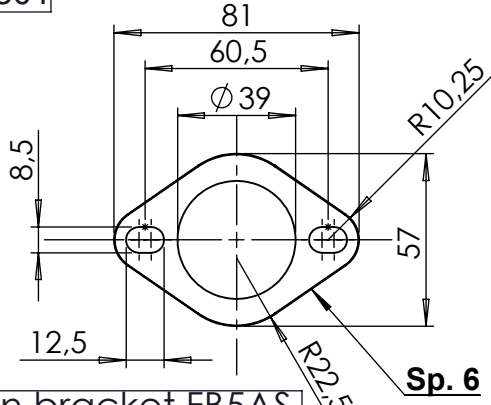

Db-Killer 32B
Cod.307762801

VIEW "A"
Flange "25B"

VIEW "A"
Bushing Cod.206062

Aluminium spacer
SBK SBK Ø27X8.5
Cod.204321

Carbon bracket FB5AS
Cod.308532501

Aluminium Spacer
27/20X60X8.5
Cod.206376

Plain washer
Ø8x24
Cod.200321

Knurled collar
nut M8
Cod.200298

Knurled collar
nut M5
Cod.204407

2 Mounting plate M5
Cod.204555

2 Allen screw
M5X12 T.B.E.I.
Cod.201031

2 Plain washer
5x15 Inox
Cod.406580

Carbon cover
Cod.0814043001

2 Flange "25B"
Cod. 200560

4 Gasket
14x4.9x1.5
Cod.200371

2x bushing
Cod. 206062

Allen screw
M5x14
Cod.204407

Allen screw
M8 x 80
Cod.203328

LV ONE EVO
Big silencer Øi 50
Cod.308424481

CATALYTIC
CONVERTER

Pipe 2/1 -
stainless s. N°1284
Cod.3014043209