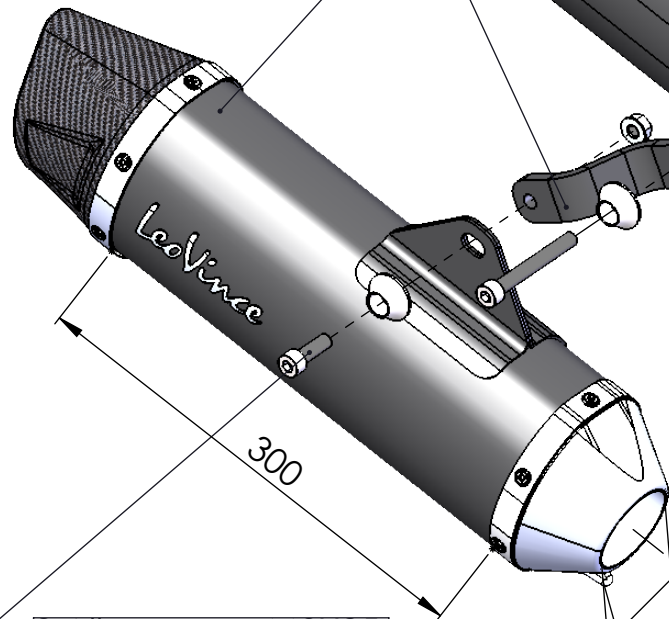

dB-killer n.32B
Cod.307762801

LV One NERO
medium silencer SX Øi 54
Cod.3014008472

2 Aluminium
bracket
Cod.3014144501

Ⓔ13 92 R - 01 10410

4 Knurled collar
nut M8
Cod.200298

4 Aluminium spacer
-for allen screw M8-
Cod.204321

LV One NERO
medium silencer DX Øi 54
Cod.3014008471

2 Allen screw M8X65
T.C.Z.B.
Cod.201222

Pipe N°1089
Cod.3014144202

2 Allen screw M8X25
T.C.Z.B.
Cod.200314

2 Short helical spring
tensile
Cod.204387

2 Short tube in
silicon rubber
Cod.204412

Pipe N°1088
Cod.3014144201

Mounting
plate M6
Cod.204664

Art. 14049

KAWASAKI Z1000/Z1000SX/NINJA 1000/ABS (US only)
(Fits with original panniers)

Slip on - Nero - Approved