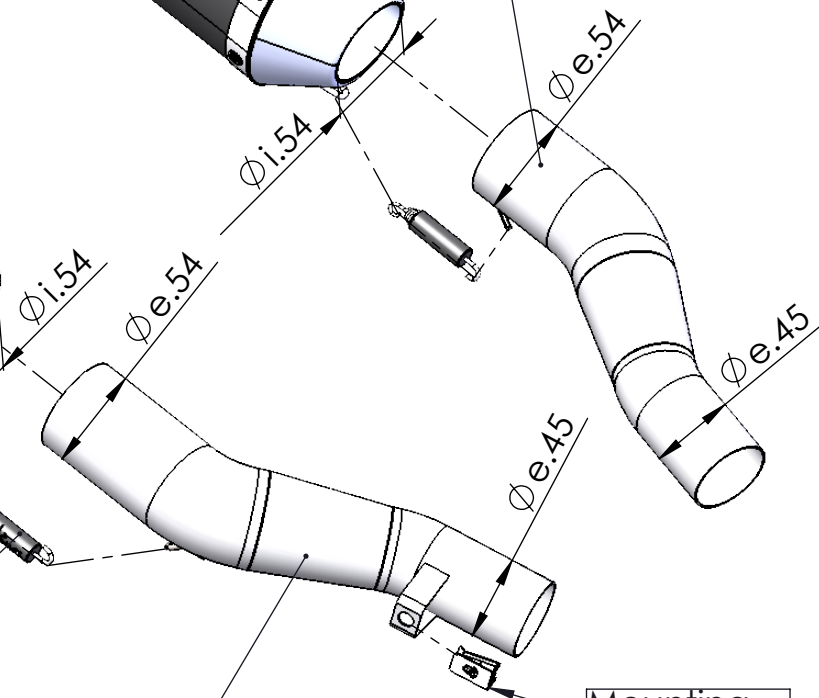

LV One NERO
medium silencer DX Øi 54
Cod.3014008471

2 Allen screw M8X65
T.C.Z.B.
Cod.201222

Pipe N°1089
Cod.3014144202

2 Allen screw M8X25
T.C.Z.B.
Cod.200314

2 Short helical spring
tensile
Cod.204387

2 Short tube in
silicon rubber
Cod.204412

Pipe N°1088
Cod.3014144201

Mounting
plate M6
Cod.204664

Art. 14049

KAWASAKI Z1000/Z1000SX/NINJA 1000/ABS (US only)
(Fits with original panniers)

Slip on - Nero - Approved