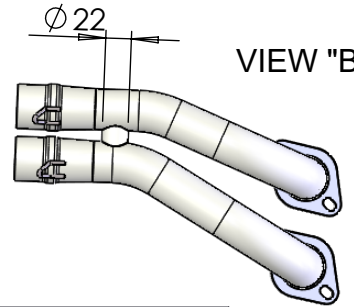

Db-Killer 32B
Cod.307762801

VIEW "A"
Flange "25B"

Sp. 6

VIEW "A"
Bushing Cod.206062

VIEW "B"

Aluminium spacer
SBK SBK Ø27X8.5
Cod.204321

E13 92R - 01 10399

Aluminium Spacer
27/20X60X8.5
Cod.206376

Knurled collar
nut M8
Cod.200298

Plain washer
Ø8x24
Cod.200321

2 Mounting plate M5
Cod.204555

2 Allen screw
M5X12 T.B.E.I.
Cod.201031

2 Plain washer
5x15 Inox
Cod.406580

Carbon cover
Cod.0814043001

2 Flange "25B"
Cod. 200560

2x bushing
Cod. 206062

Allen screw
M8 x 80
Cod.203328

Big silencer
NERO Øi 50
Cod.3014000471

CATALYTIC
CONVERTER

Pipe 2/1 -
stainless s. N°1284
Cod.3014043209

"OPTIONAL"
5683

N°3 Short helical spring
tensile
Cod.303949001