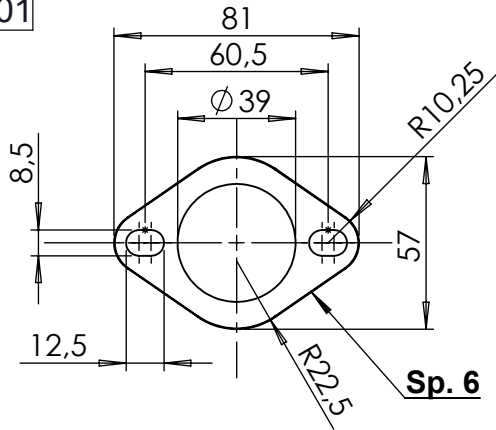

Db-Killer 32B
Cod.307762801

VIEW "A"
Flange "25B"

Sp. 6

VIEW "A"
Bushing Cod.206062

VIEW "B"

Aluminium spacer
SBK SBK Ø27X8.5
Cod.204321

E13 92R - 01 10399

Aluminium Spacer
27/20X60X8.5
Cod.206376

Knurled collar
nut M8
Cod.200298

Plain washer
Ø8x24
Cod.200321

2 Mounting plate M5
Cod.204555

2 Allen screw
M5X12 T.B.E.I.
Cod.201031

2 Plain washer
5x15 Inox
Cod.406580

Carbon cover
Cod.0814043001

2 Flange "25B"
Cod. 200560

2x bushing
Cod. 206062

Allen screw
M8 x 80
Cod.203328

Big silencer
NERO Øi 50
Cod.3014000471

CATALYTIC
CONVERTER

Pipe 2/1 -
stainless s. N°1284
Cod.3014043209

"OPTIONAL"
5683

N°3 Short helical spring
tensile
Cod.303949001