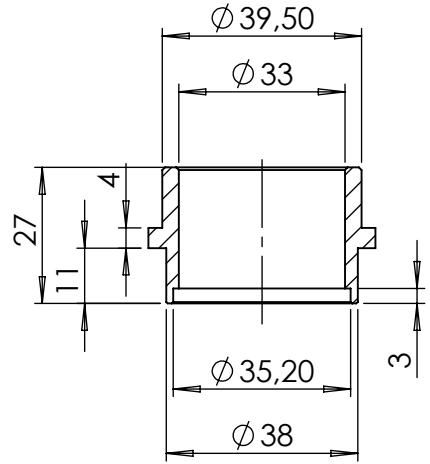

Db-Killer 32B
Cod.307762801

VIEW "A"
Flange "25B"

Sp. 6

VIEW "A"
Bushing Cod.206062

VIEW "B"

Aluminium spacer
SBK SBK Ø27X8.5
Cod.204321

E13 92R - 01 10399

Aluminium Spacer
27/20X60X8.5
Cod.206376

Knurled collar
nut M8
Cod.200298

Plain washer
Ø8x24
Cod.200321

2 Mounting plate M5
Cod.204555

2 Allen screw
M5X12 T.B.E.I.
Cod.201031

2 Plain washer
5x15 Inox
Cod.406580

Carbon cover
Cod.0814043001

2 Flange "25B"
Cod. 200560

2x bushing
Cod. 206062

Allen screw
M8 x 80
Cod.203328

Big silencer
NERO Øi 50
Cod.3014000471

CATALYTIC
CONVERTER

Pipe 2/1 -
stainless s. N°1284
Cod.3014043209

"OPTIONAL"
5683

N°3 Short helical spring
tensile
Cod.303949001

Pipe stainless s.
N°1127
Cod.3014043201

ART 14043K

YAMAHA T- MAX 530 ABS / DX / SX

FULL SYSTEM 2/1 - NERO - STAINLESS STEEL - APPROVED