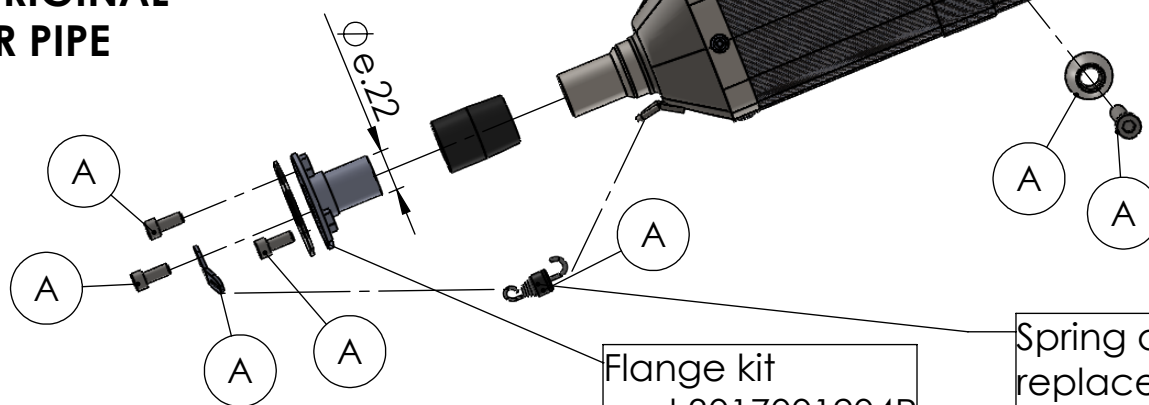

**NB. USE THIS HARDWARE
WITH LEOVINCE
HEADER PIPE ART. 80013**

Muffler kit
cod. 3017001472R

Carbon clamp FX1
Cod.303828501

Manifold kit
cod. 3017001202R

300

E13 92R-01 10448

Spring and rubber
replacement kit
Cod.303949001R

ORIGINAL FRAME

E13 92R-01 10448

Carbon clamp kit
cod.303828501R

**NB. USE THIS HARDWARE
WITH ORIGINAL
HEADER PIPE**

Flange kit
cod.3017001204R

Spring and rubber
replacement kit
Cod.308574001R

ART. 17001 - SPARE PARTS

DERBI SENDA SM X-TREME/RACING/LIMITED/X-TREME R

(A) FITTING KIT cod.3017001601