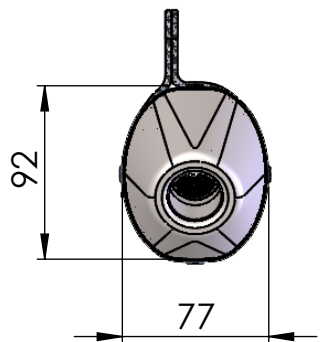

**NB. USE THIS HARDWARE
WITH LEOVINCE
HEADER PIPE ART. 80013**

Muffler kit
cod. 3017001472R

Carbon clamp FX1
Cod.303828501

Manifold kit
cod. 3017001202R

300

E13 92R-01 10448

Spring and rubber
replacement kit
Cod.303949001R

ORIGINAL FRAME

E13 92R-01 10448

Carbon clamp kit
cod.303828501R

**NB. USE THIS HARDWARE
WITH ORIGINAL
HEADER PIPE**

Flange kit
cod.3017001204R

Spring and rubber
replacement kit
Cod.308574001R

ART. 17001 - SPARE PARTS

DERBI SENDA SM X-TREME/RACING/LIMITED/X-TREME R

(A) FITTING KIT cod.3017001601