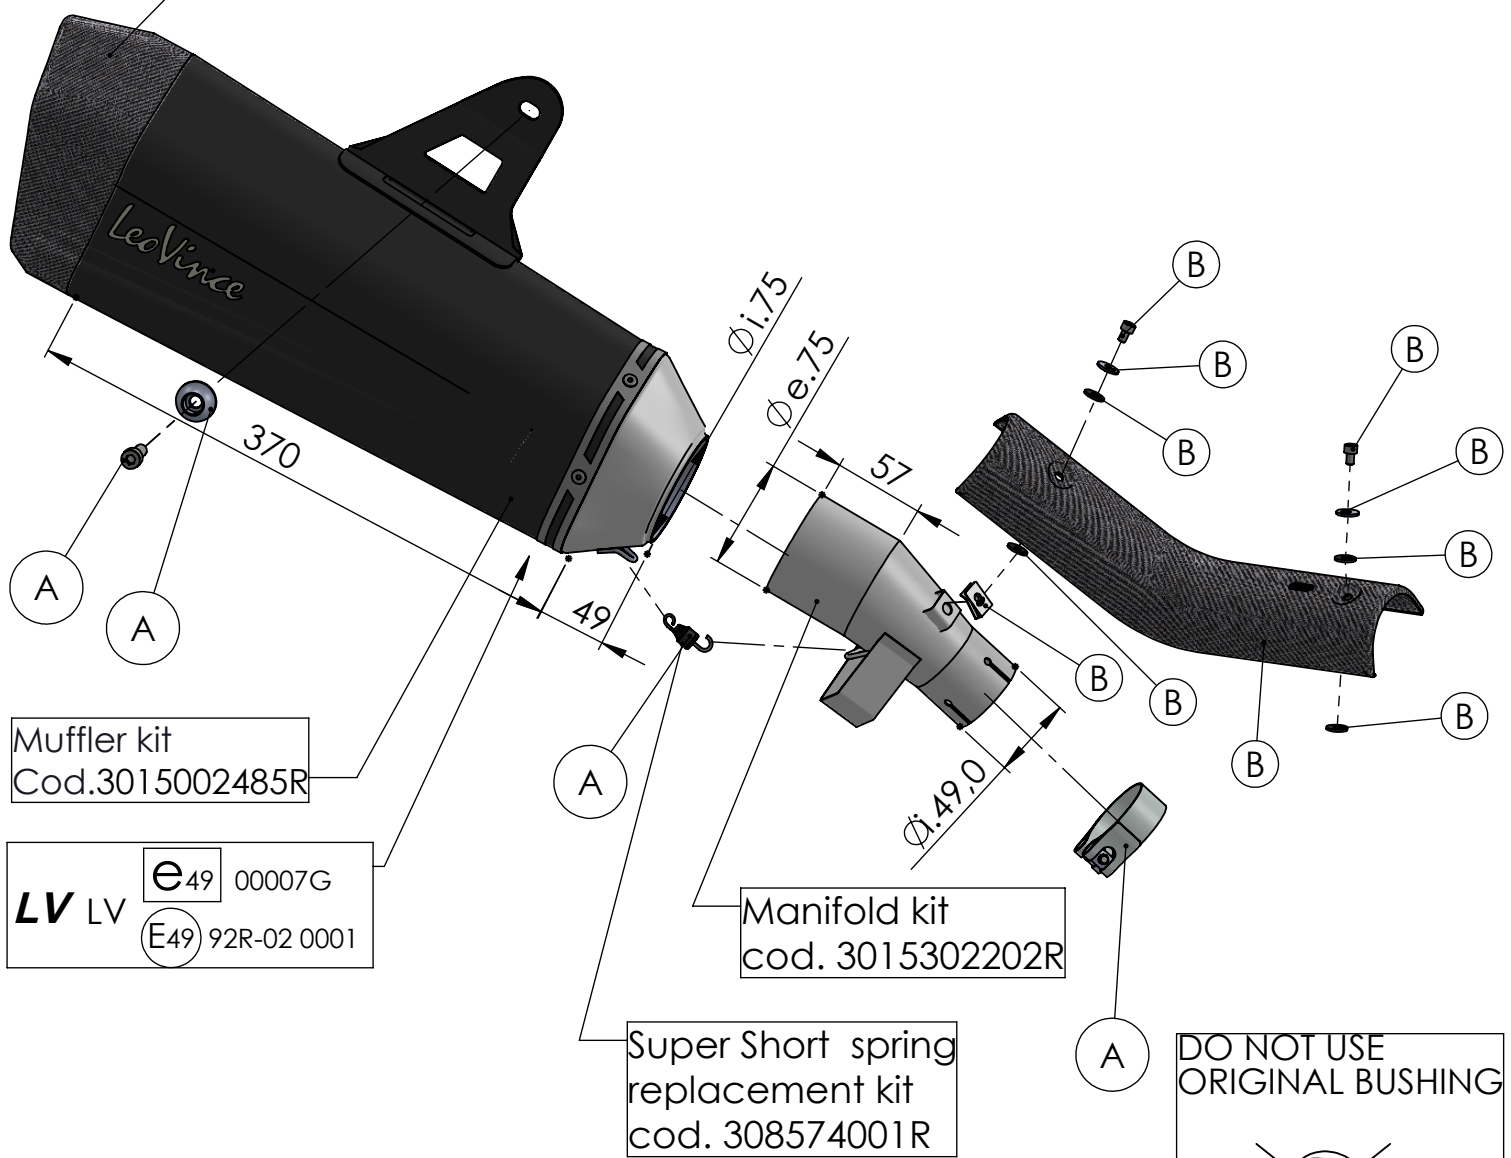

Carbon end cup set
cod.3015300701R

LV LV e_{49} 00007G
E49 92R-02 0001

DO NOT USE ORIGINAL BUSHING

ART. 15302B

HONDA CRF 1100 L AFRICA TWIN/ADVENTURE SPORT/DCT
(fits with original panniers)

- (A) FITTING KIT cod. 3015302601R
- (B) CARBON COVER KIT cod. 3015302001R