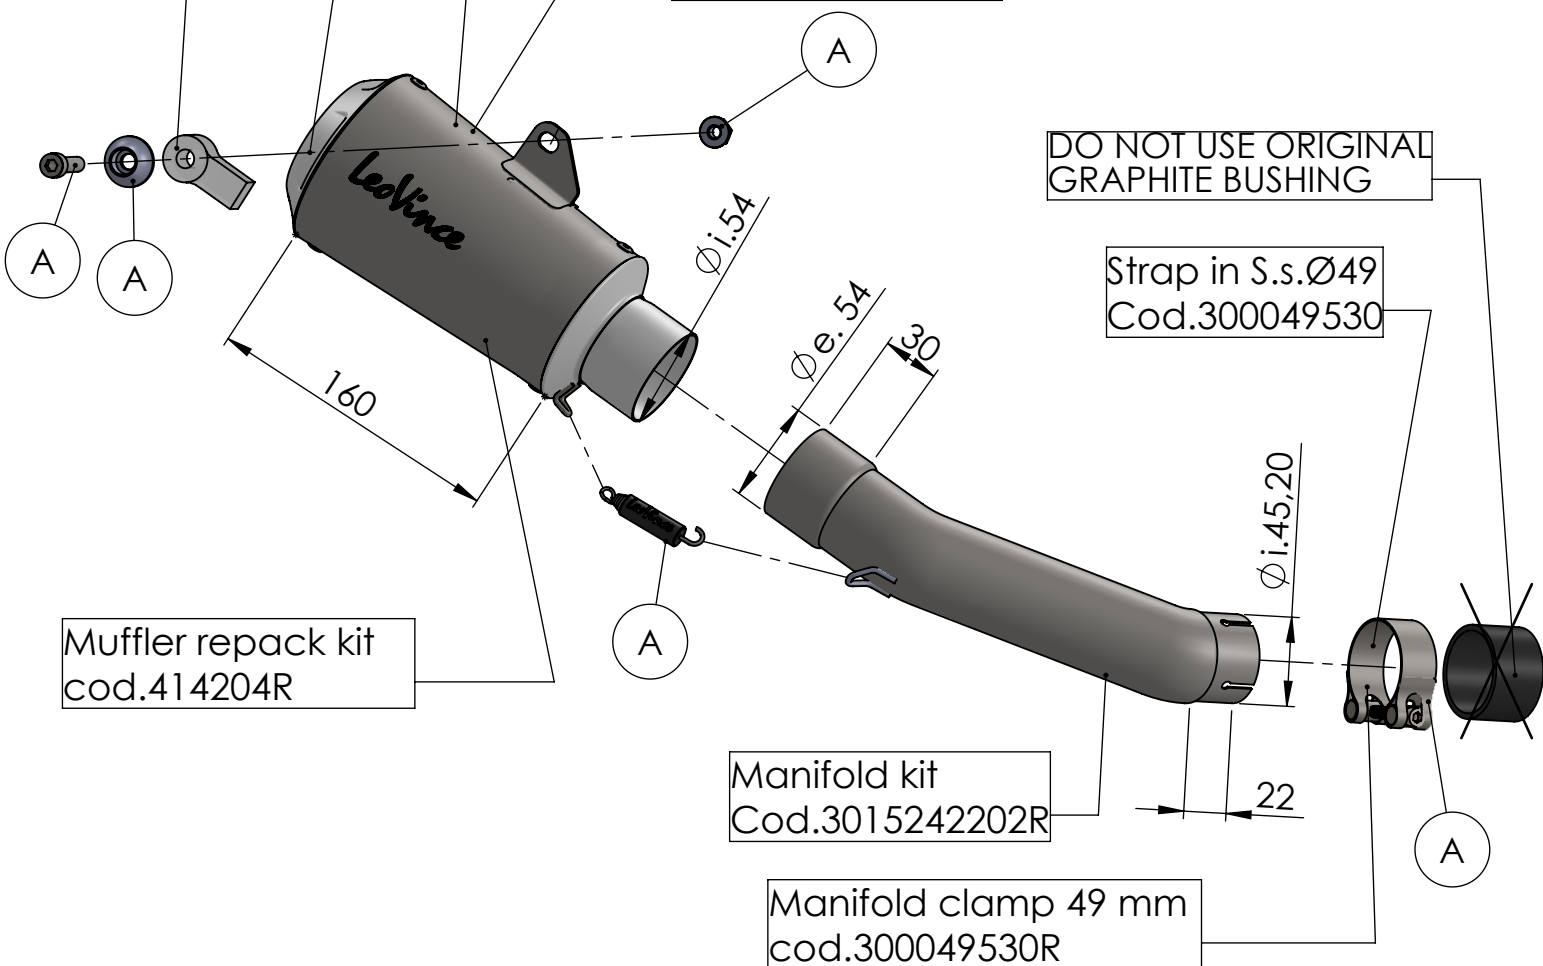

ORIGINAL FRAME

S.s end cup set  
cod.309746701R

Muffler kit  
Cod.309746481R

Outer sleeve  
replacement kit  
cod.309746010R

DO NOT USE ORIGINAL  
GRAPHITE BUSHING

Strap in S.s. Ø49  
Cod.300049530

Muffler repack kit  
cod.414204R

Manifold kit  
Cod.3015242202R

Manifold clamp 49 mm  
cod.300049530R

## ART.15242 - SPARE PARTS

HUSQVARNA SVARTPILEN 401 / VITPILEN 401

Ⓐ FITTING KIT cod.3015242601R