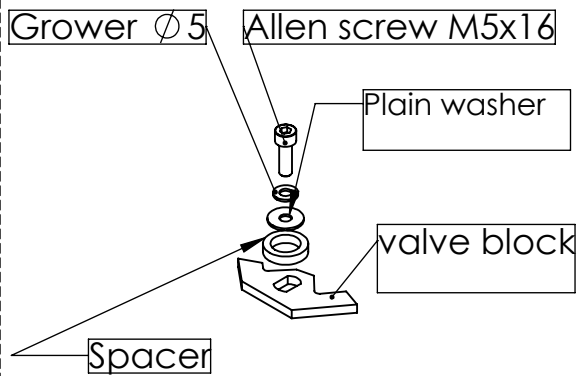

Muffler repack kit
Cod.414204R

End cap set
Cod.309768701R

ORIGINAL PART

Outer sleeve
replacement kit
Cod.309768010R

Muffler Kit
Cod.309768481R

Manifold kit
Cod.3015233204R

VALVE BLOCK OFF-KIT Cod.307283602R
(FOR MY '19 ONLY)

Spring and rubber
replacement kit
Cod.303949001R

ORIGINAL BUSHING

ART. 15233T SPARE PARTS

KAWASAKI ZX-6R NINJA

(A) FITTING KIT Cod.3015233601R