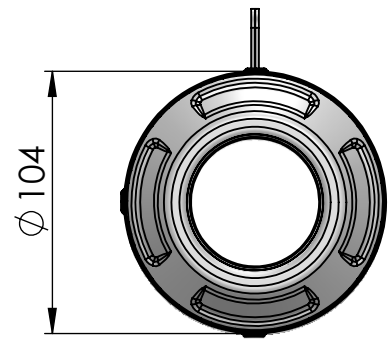

Muffler repack kit
Cod.414204R

End cap set
Cod.309768701R

ORIGINAL PART

Outer sleeve
replacement kit
Cod.309768010R

Muffler Kit
Cod.309768481R

Manifold kit
Cod.3015233204R

VALVE BLOCK OFF-KIT Cod.307283602R
(FOR MY '19 ONLY)

Spring and rubber
replacement kit
Cod.303949001R

ORIGINAL BUSHING

ART. 15233T SPARE PARTS

KAWASAKI ZX-6R NINJA

(A) FITTING KIT Cod.3015233601R