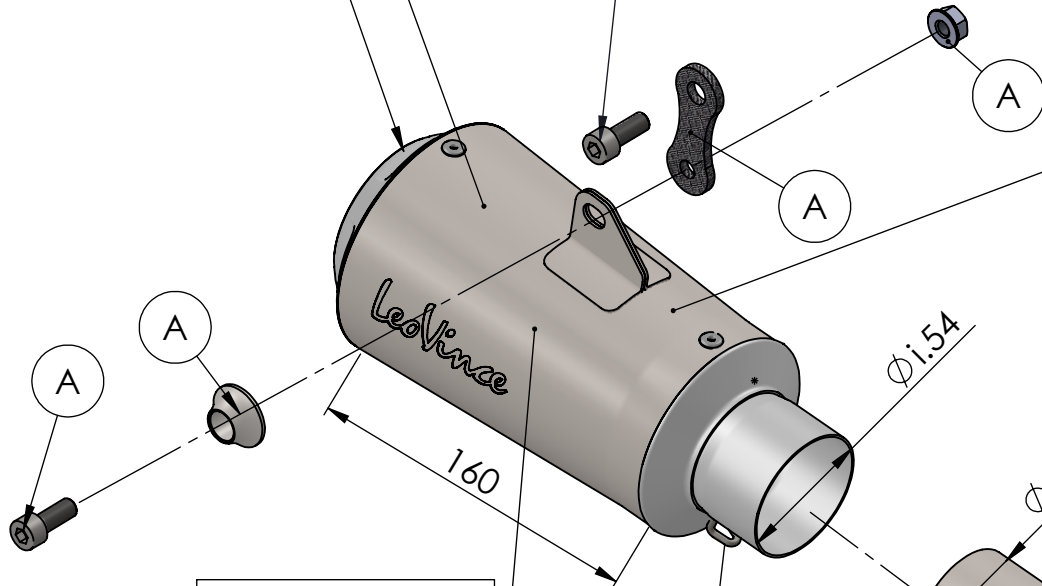

Muffler repack kit
Cod.414204R

End cap set
Cod.309768701R

ORIGINAL PART

Outer sleeve
replacement kit
Cod.309768010R

Muffler Kit
Cod.309768481R

Manifold kit
Cod.3015233204R

VALVE BLOCK OFF-KIT Cod.307283602R
(FOR MY '19 ONLY)

Spring and rubber
replacement kit
Cod.303949001R

ORIGINAL BUSHING

ART. 15233T SPARE PARTS

KAWASAKI ZX-6R NINJA

(A) FITTING KIT Cod.3015233601R