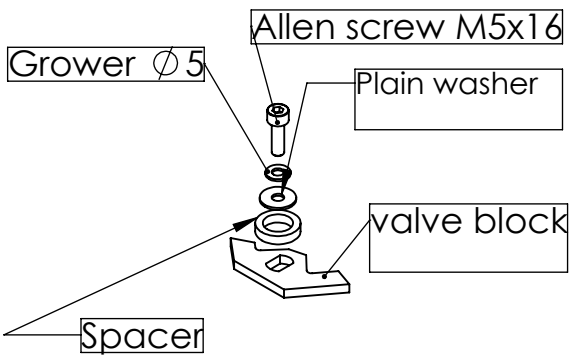

Muffler repack kit
Cod.414204R

End cap set
Cod.309746701R

ORIGINAL PART

Outer sleeve
replacement kit
Cod.309746012R

Muffler Kit
Cod.309746485R

Manifold kit
Cod.3015233202R

VALVE BLOCK OFF-KIT Cod.307283602R
(FOR MY '19 ONLY)