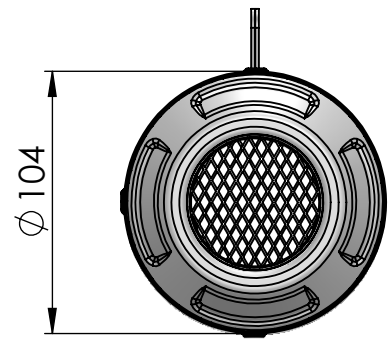

Muffler repack kit
Cod.414204R

End cap set
Cod.309746701R

ORIGINAL PART

Outer sleeve
replacement kit
Cod.309746012R

Muffler Kit
Cod.309746485R

Manifold kit
Cod.3015233202R

VALVE BLOCK OFF-KIT Cod.307283602R
(FOR MY '19 ONLY)

Spring and rubber
replacement kit
Cod.303949001R

ORIGINAL BUSHING

ART. 15233B SPARE PARTS

KAWASAKI ZX-6R-NINJA

(A) FITTING KIT Cod.3015233601R