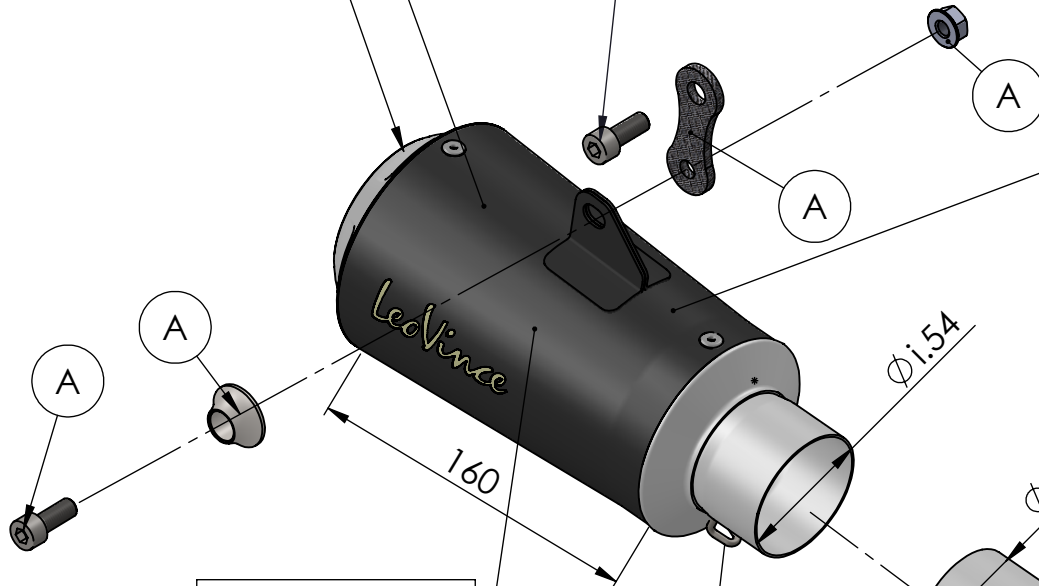

Muffler repack kit
Cod.414204R

End cap set
Cod.309746701R

ORIGINAL PART

Outer sleeve
replacement kit
Cod.309746012R

Muffler Kit
Cod.309746485R

Manifold kit
Cod.3015233202R

VALVE BLOCK OFF-KIT Cod.307283602R
(FOR MY '19 ONLY)

Spring and rubber
replacement kit
Cod.303949001R

ORIGINAL BUSHING

ART. 15233B SPARE PARTS

KAWASAKI ZX-6R-NINJA

(A) FITTING KIT Cod.3015233601R