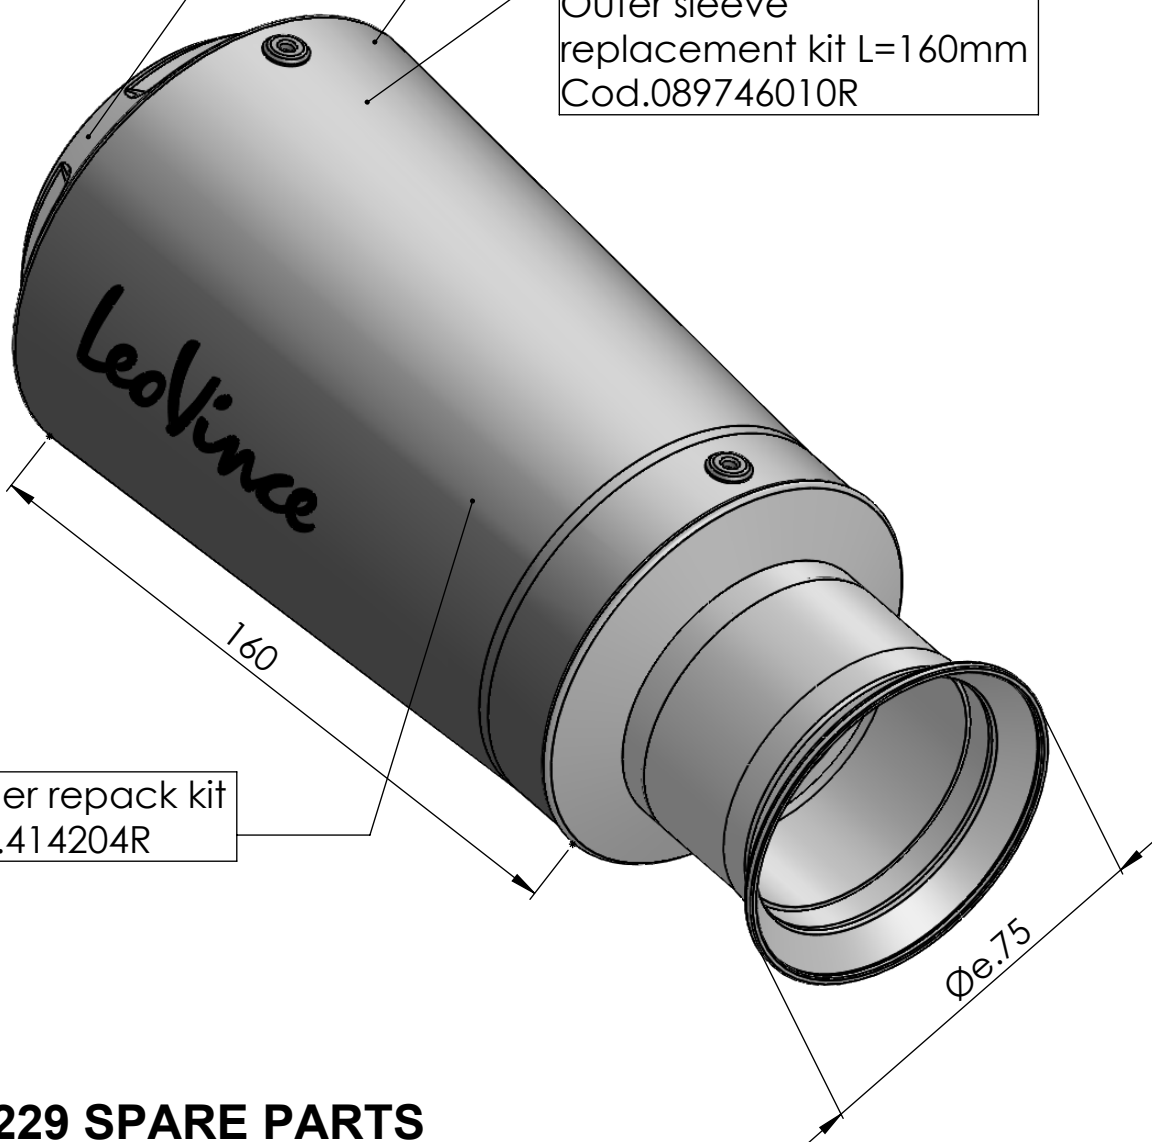

End cap set  
Cod.3015229701R

Muffler kit  
Cod.3015229481R

Outer sleeve  
replacement kit L=160mm  
Cod.089746010R

Muffler repack kit  
Cod.414204R

**ART. 15229 SPARE PARTS**

KTM 1290 SUPER DUKE / R

SLIP-ON - LV-10 -STAINLESS S.