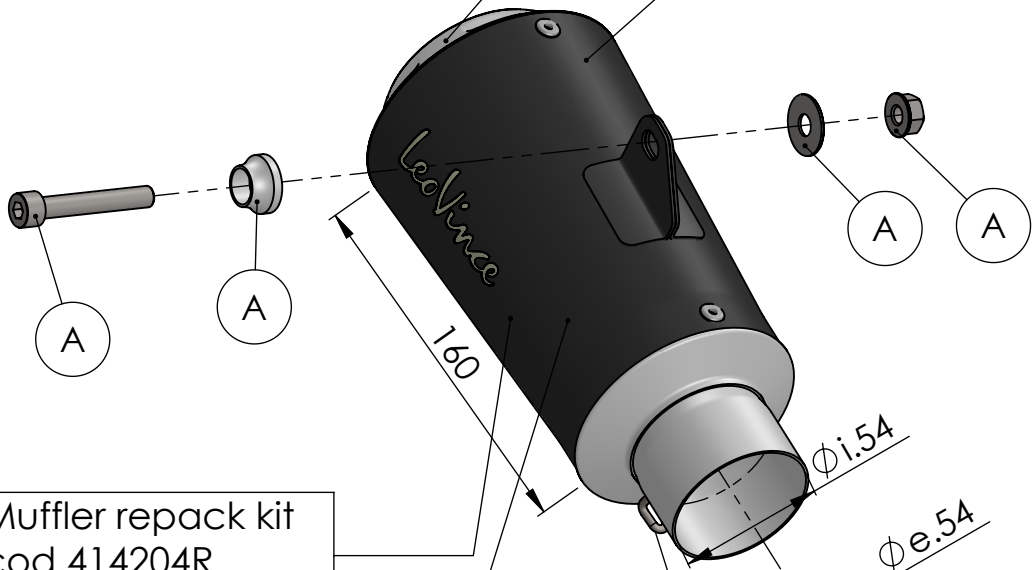

S.s end cup set  
cod.309746701R

Muffler kit  
Cod.309746485R

Muffler repack kit  
cod.414204R

Outer sleeve  
replacement kit  
cod.309746012R

Manifold clamp  
Cod.300041530R

Manifold kit  
Cod.3015211202R

**ART. 15211B - SPARE PARTS**

HONDA CBR 300 R - CB 300 F (Us only)

**(A) FITTING KIT cod.3015211601R**