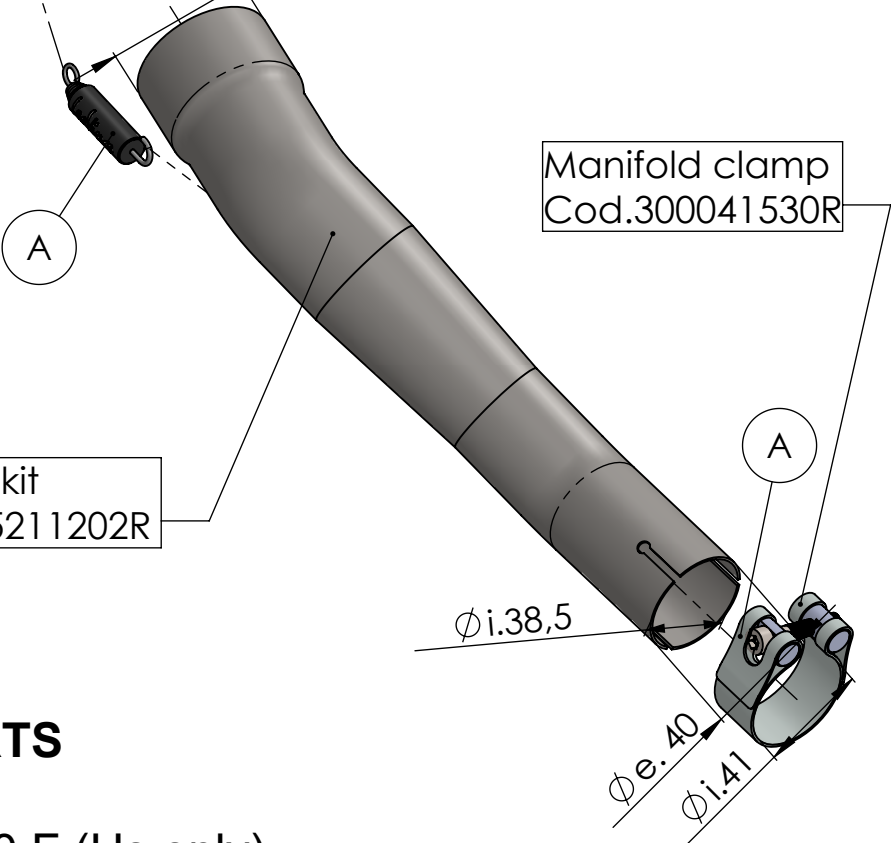

S.s end cup set  
cod.309746701R

Muffler kit  
Cod.309746485R

Muffler repack kit  
cod.414204R

Outer sleeve  
replacement kit  
cod.309746012R

Manifold clamp  
Cod.300041530R

Manifold kit  
Cod.3015211202R

**ART. 15211B - SPARE PARTS**

HONDA CBR 300 R - CB 300 F (Us only)

**(A) FITTING KIT cod.3015211601R**