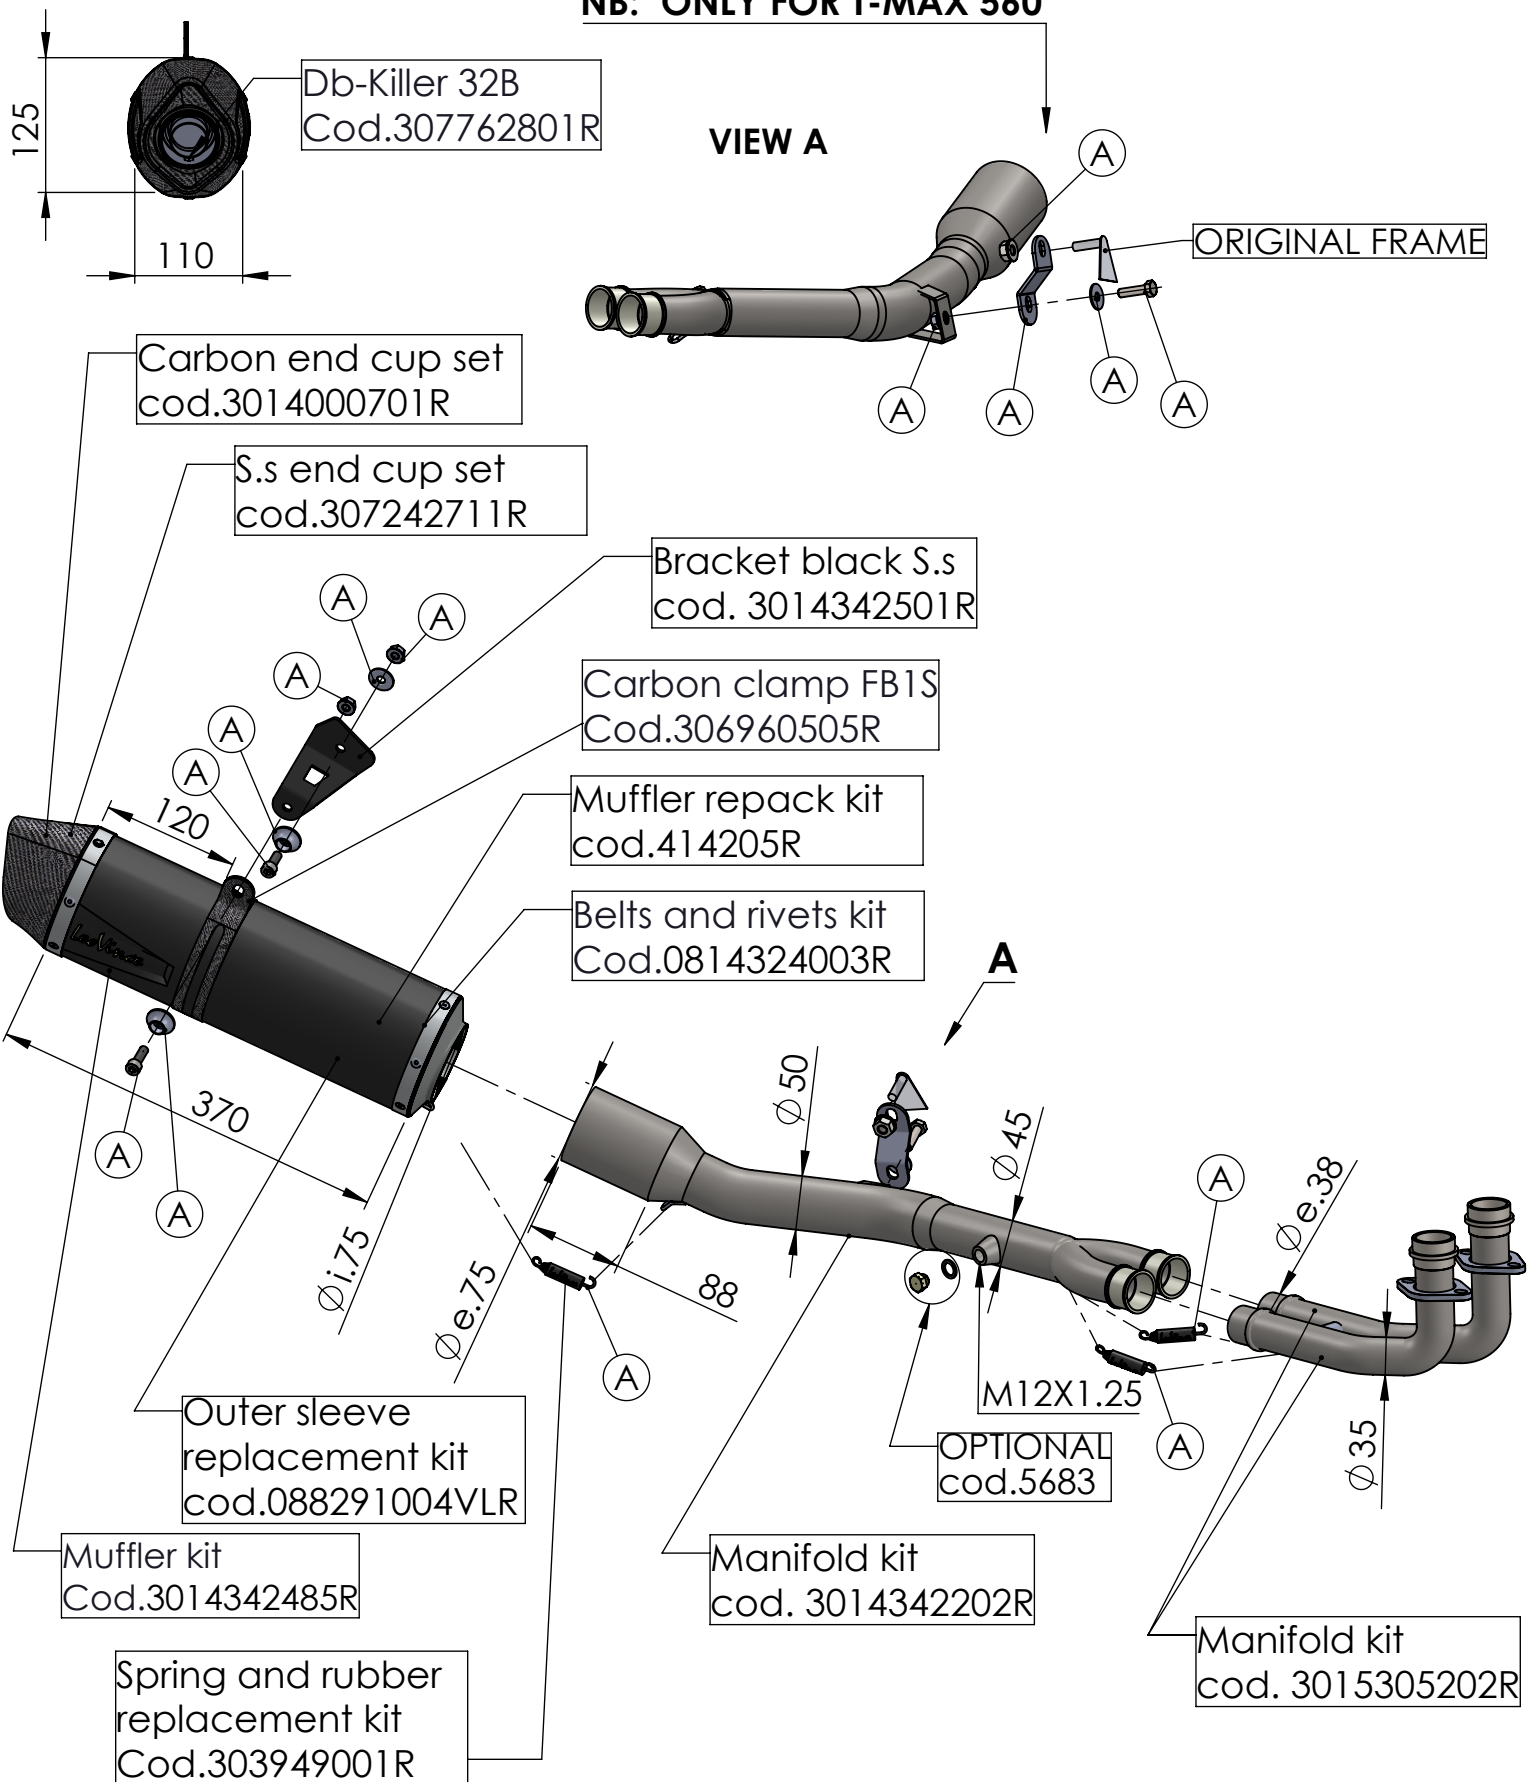

**NB: ONLY FOR T-MAX 560**

## ART. 14342EB SPARE PARTS

YAMAHA T-MAX 530 ABS/DX/SX

Ⓐ FITTING KIT cod.3014342601R