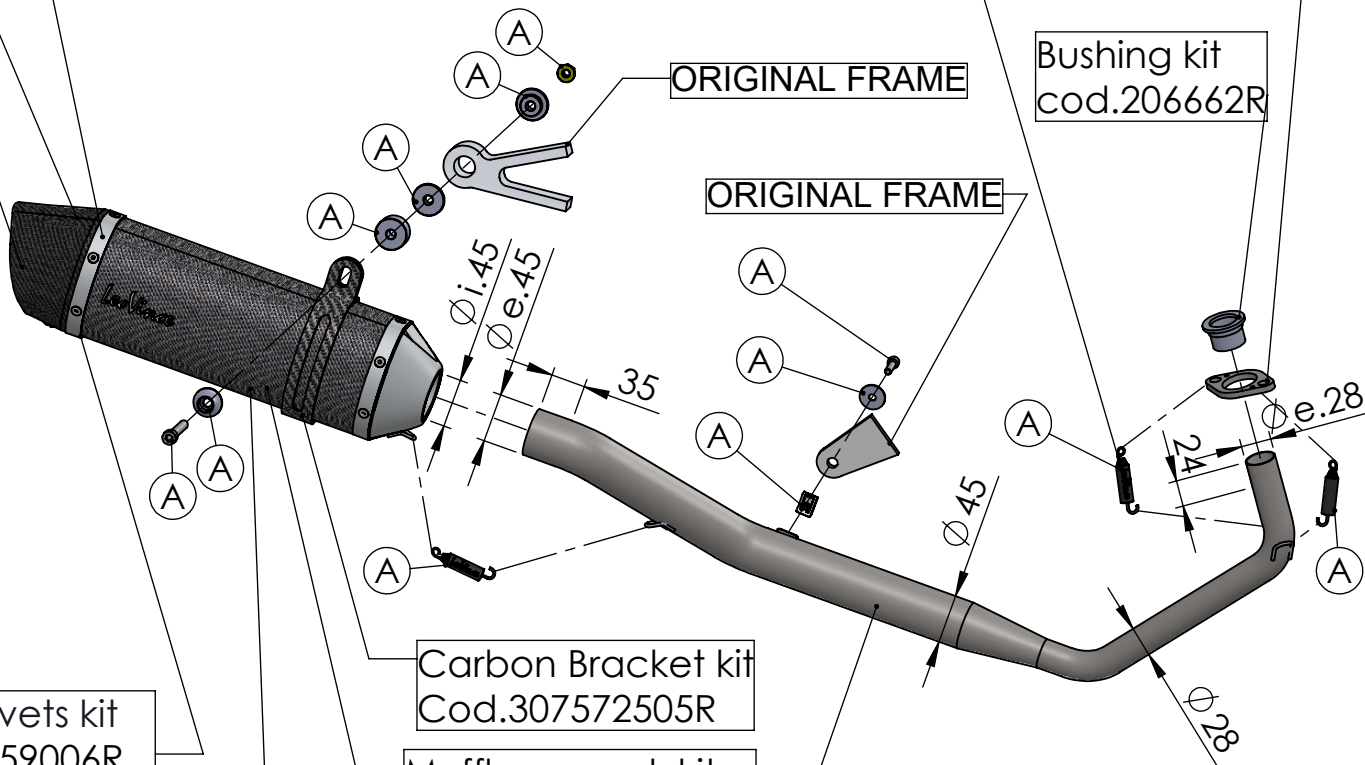

Carbon end cup set
cod.3014008701R

S.s end cup set
cod.3014259711R

Outer sleeve
replacement kit
cod.409117R

Spring and rubber
replacement kit
Cod.303949001R

Flange kit
cod.205267R

Bushing kit
cod.206662R

ORIGINAL FRAME

ORIGINAL FRAME

Carbon Bracket kit
Cod.307572505R

Muffler repack kit
cod.414205R

Muffler kit
Cod.3014260481R

Manifold kit
(bushing and flange included)
cod. 3014340202R

WARNING

it is advisable to optimize the carburation by remapping the stock ECU or by adopting an additional ECU unit.

ART. 14341E - SPARE PARTS

YAMAHA MT-125 / YZF-R125

Ⓐ FITTING KIT cod.3014340601R