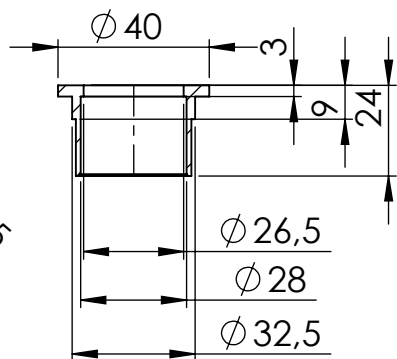

Db-Killer N.62
Cod.3014259801R

Flange 45E sp.6
cod.205267

Bushing S.s
cod.206662

Carbon end cup set
cod.3014008701R

S.s end cup set
cod.3014259711R

Outer sleeve
replacement kit
cod.083710013VLR

Spring and rubber
replacement kit
Cod.303949001R

Flange kit
cod.205267R

Bushing kit
cod.206662R

ORIGINAL FRAME

ORIGINAL FRAME

CATALYTIC CONVERTER

Manifold kit
(bushing and flange included)
cod. 3014340204R

E13 92R-01 10432

Carbon Bracket kit
Cod.307572505R