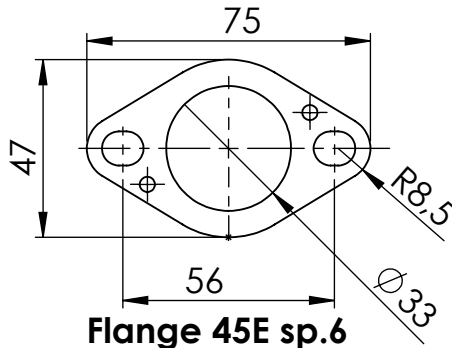

Db-Killer N.62
Cod.3014259801R

Flange 45E sp.6
cod.205267

Bushing S.s
cod.206662

Carbon end cup set
cod.3014008701R

S.s end cup set
cod.3014259711R

Outer sleeve
replacement kit
cod.083710013VLR

Spring and rubber
replacement kit
Cod.303949001R