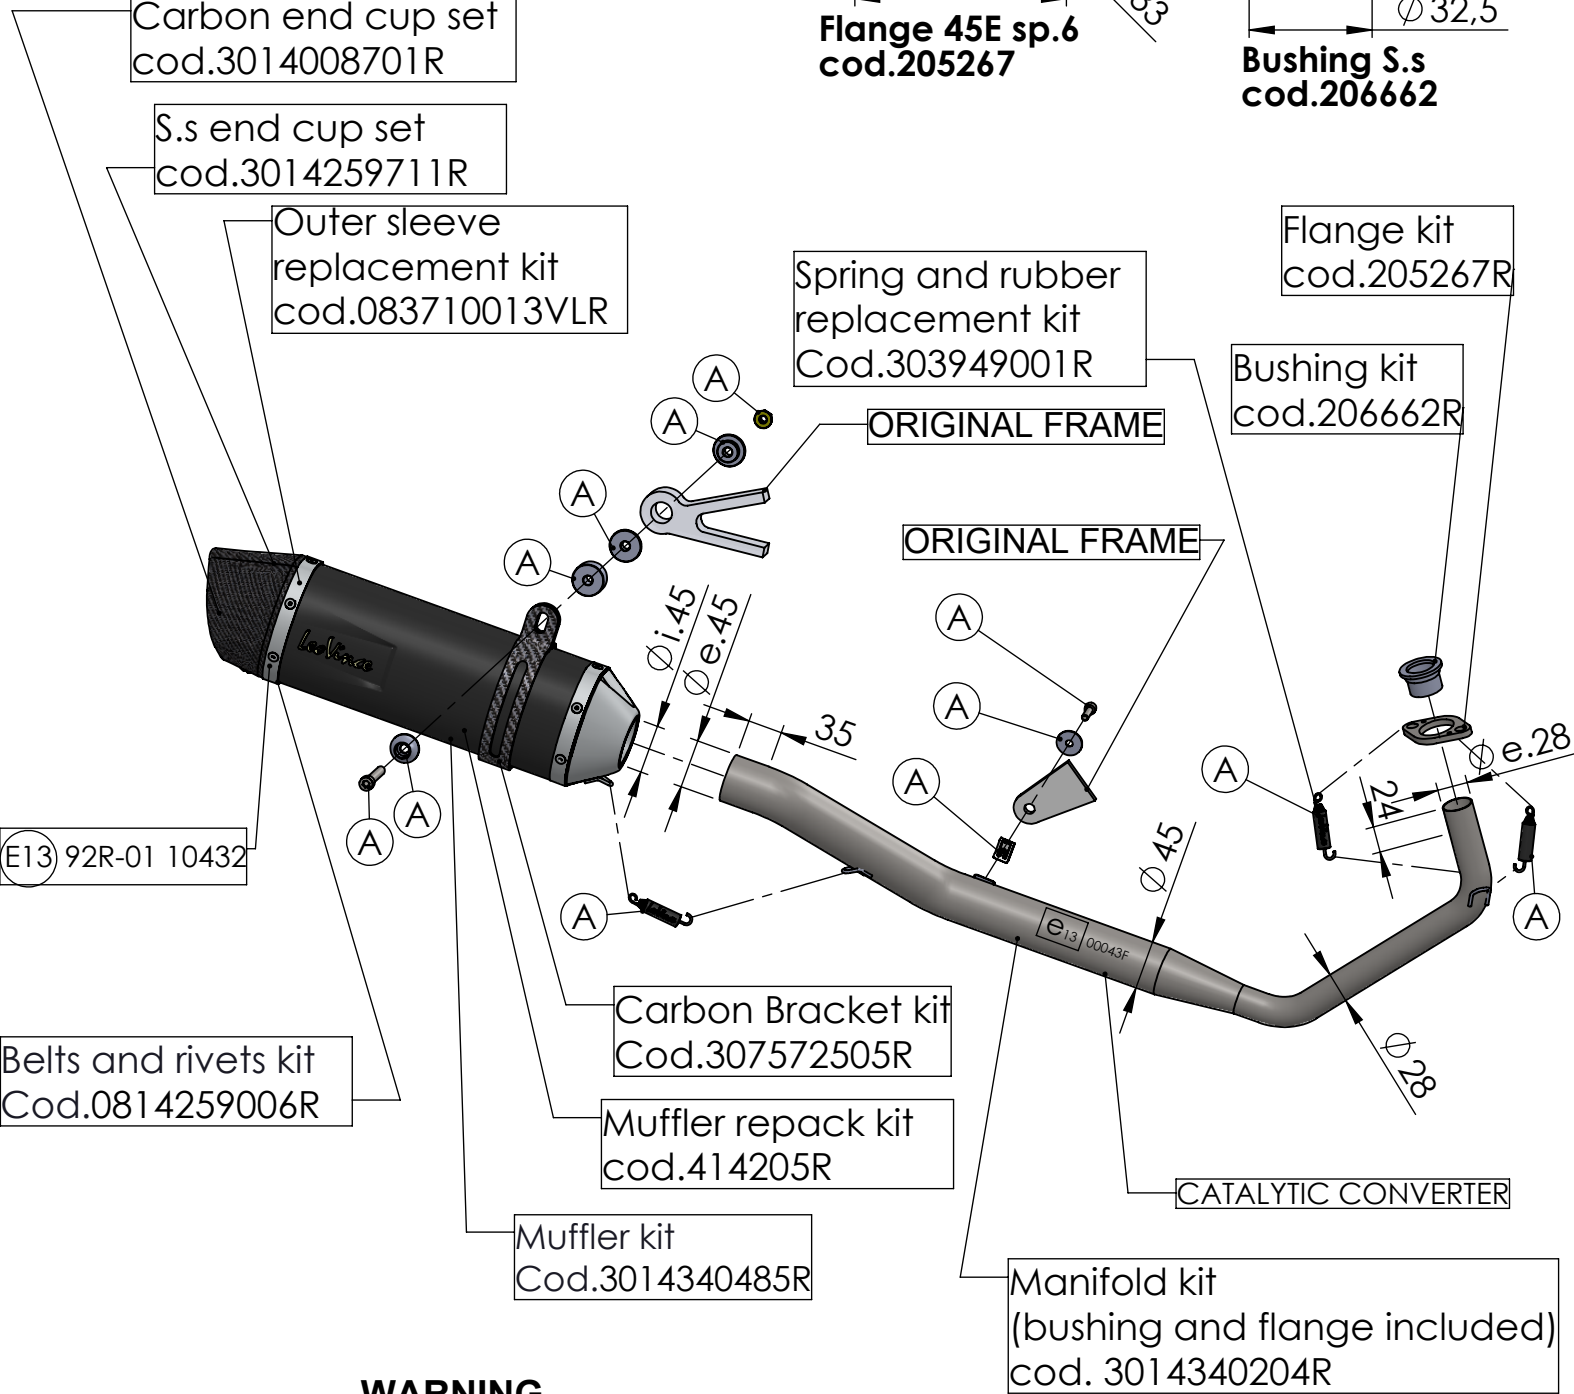

Db-Killer N.62
Cod.3014259801R

Flange 45E sp.6
cod.205267

Bushing S.s
cod.206662

Carbon end cup set
cod.3014008701R

S.s end cup set
cod.3014259711R

Outer sleeve
replacement kit
cod.083710013VLR

Spring and rubber
replacement kit
Cod.303949001R

Flange kit
cod.205267R

Bushing kit
cod.206662R

ORIGINAL FRAME

ORIGINAL FRAME

CATALYTIC CONVERTER

Manifold kit
(bushing and flange included)
cod. 3014340204R

E13 92R-01 10432

Carbon Bracket kit
Cod.307572505R

Muffler repack kit
cod.414205R

Muffler kit
Cod.3014340485R

Belts and rivets kit
Cod.0814259006R

WARNING

it is advisable to optimize the carburation by remapping the stock ECU or by adopting an additional ECU unit.

ART. 14340EBK - SPARE PARTS

YAMAHA MT-125 / YZF-R125

Ⓐ FITTING KIT cod.3014340601R