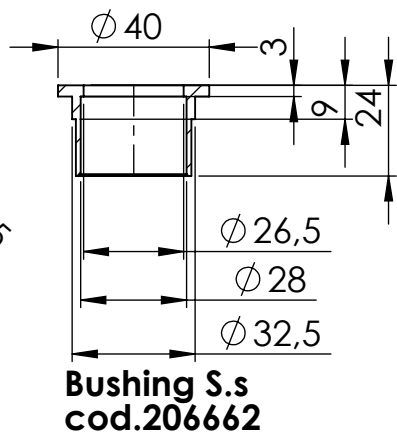

Db-Killer N.62  
Cod.3014259801R

Flange 45E sp.6  
cod.205267

Bushing S.s  
cod.206662

Carbon end cup set  
cod.3014008701R

S.s end cup set  
cod.3014259711R

Outer sleeve  
replacement kit  
cod.083710013VLR

Spring and rubber  
replacement kit  
Cod.303949001R

Flange kit  
cod.205267R

Bushing kit  
cod.206662R

**WARNING**

it is advisable to optimize the carburation by remapping the stock ECU or by adopting an additional ECU unit.

**ART. 14340EB - SPARE PARTS**

YAMAHA MT-125 / YZF-R125

Ⓐ FITTING KIT cod.3014340601R