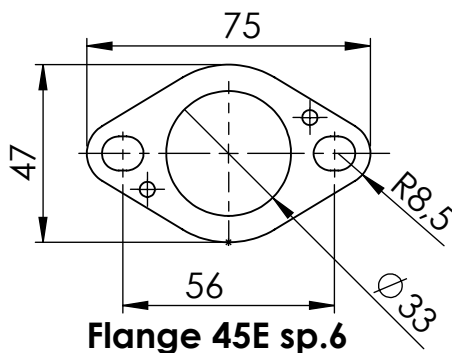

Db-Killer N.62  
Cod.3014259801R

Flange 45E sp.6  
cod.205267

Bushing S.s  
cod.206662

Carbon end cup set  
cod.3014008701R

S.s end cup set  
cod.3014259711R

Outer sleeve  
replacement kit  
cod.083710013VLR