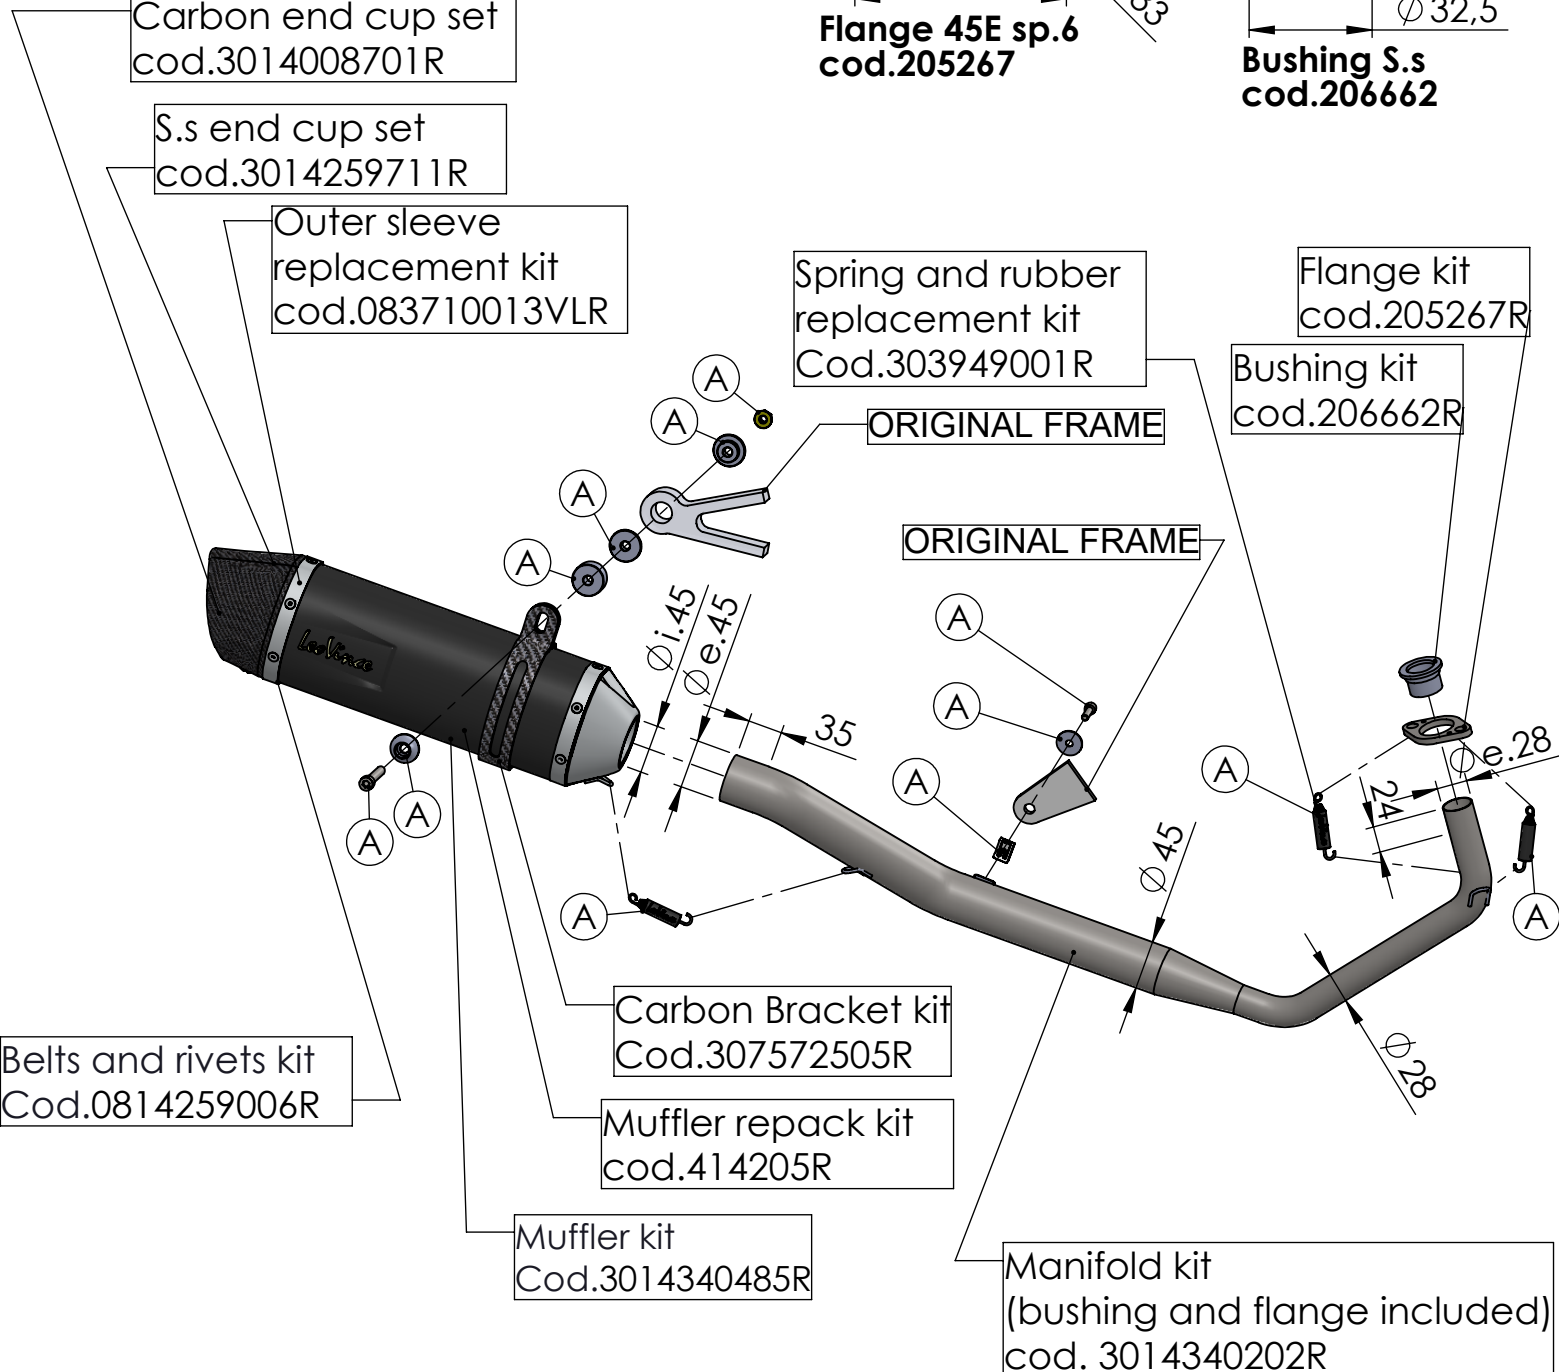

Db-Killer N.62  
Cod.3014259801R

Flange 45E sp.6  
cod.205267

Bushing S.s  
cod.206662

Carbon end cup set  
cod.3014008701R

S.s end cup set  
cod.3014259711R

Outer sleeve  
replacement kit  
cod.083710013VLR

Spring and rubber  
replacement kit  
Cod.303949001R

Flange kit  
cod.205267R

Bushing kit  
cod.206662R

**WARNING**

it is advisable to optimize the carburation by remapping the stock ECU or by adopting an additional ECU unit.

**ART. 14340EB - SPARE PARTS**

YAMAHA MT-125 / YZF-R125

Ⓐ FITTING KIT cod.3014340601R