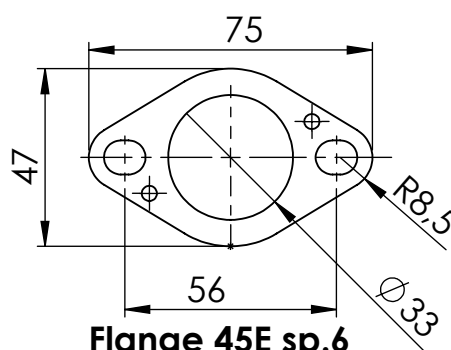

Db-Killer N.62  
Cod.3014259801R

Flange 45E sp.6  
cod.205267

Bushing S.s  
cod.206662

Carbon end cup set  
cod.3014008701R

S.s end cup set  
cod.3014259711R

Outer sleeve  
replacement kit  
cod.083710014R