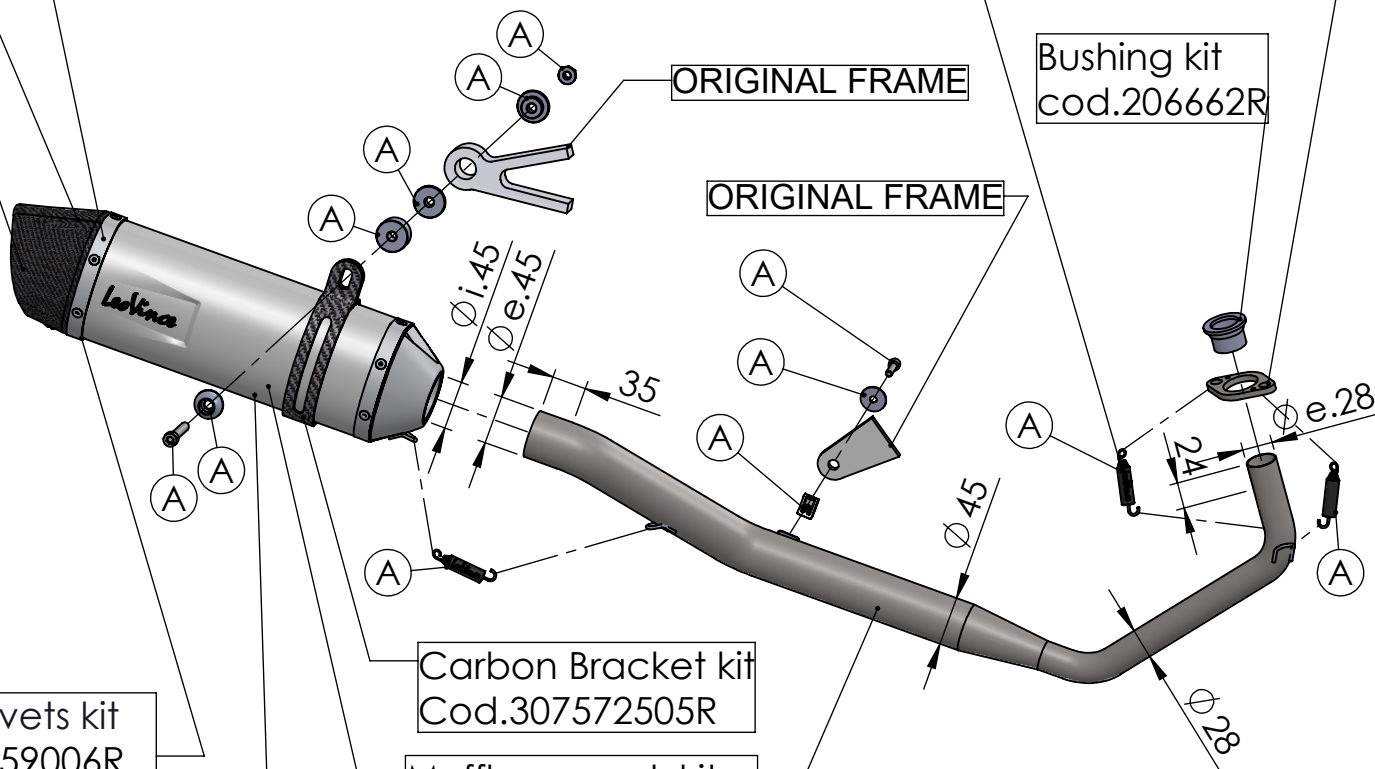

Outer sleeve
replacement kit
cod.083710014R

Spring and rubber
replacement kit
Cod.303949001R

Flange kit
cod.205267R

Bushing kit
cod.206662R

ORIGINAL FRAME

ORIGINAL FRAME

Carbon Bracket kit
Cod.307572505R

Muffler repack kit
cod.414205R

Muffler kit
Cod.3014259481R

Manifold kit
(bushing and flange included)
cod. 3014340202R

Belts and rivets kit
Cod.0814259006R

WARNING

it is advisable to optimize the carburation by remapping the stock ECU or by adopting an additional ECU unit.

ART. 14340E - SPARE PARTS

YAMAHA MT-125 / YZF-R125

Ⓐ FITTING KIT cod.3014340601R