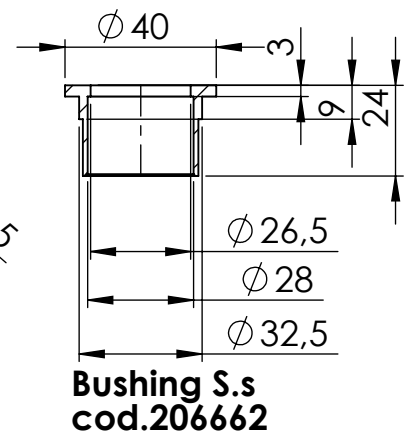

Db-Killer N.62  
Cod.3014259801R

Flange 45E sp.6  
cod.205267

Bushing S.s  
cod.206662

Carbon end cup set  
cod.3014008701R

S.s end cup set  
cod.3014259711R

Outer sleeve  
replacement kit  
cod.083710014R