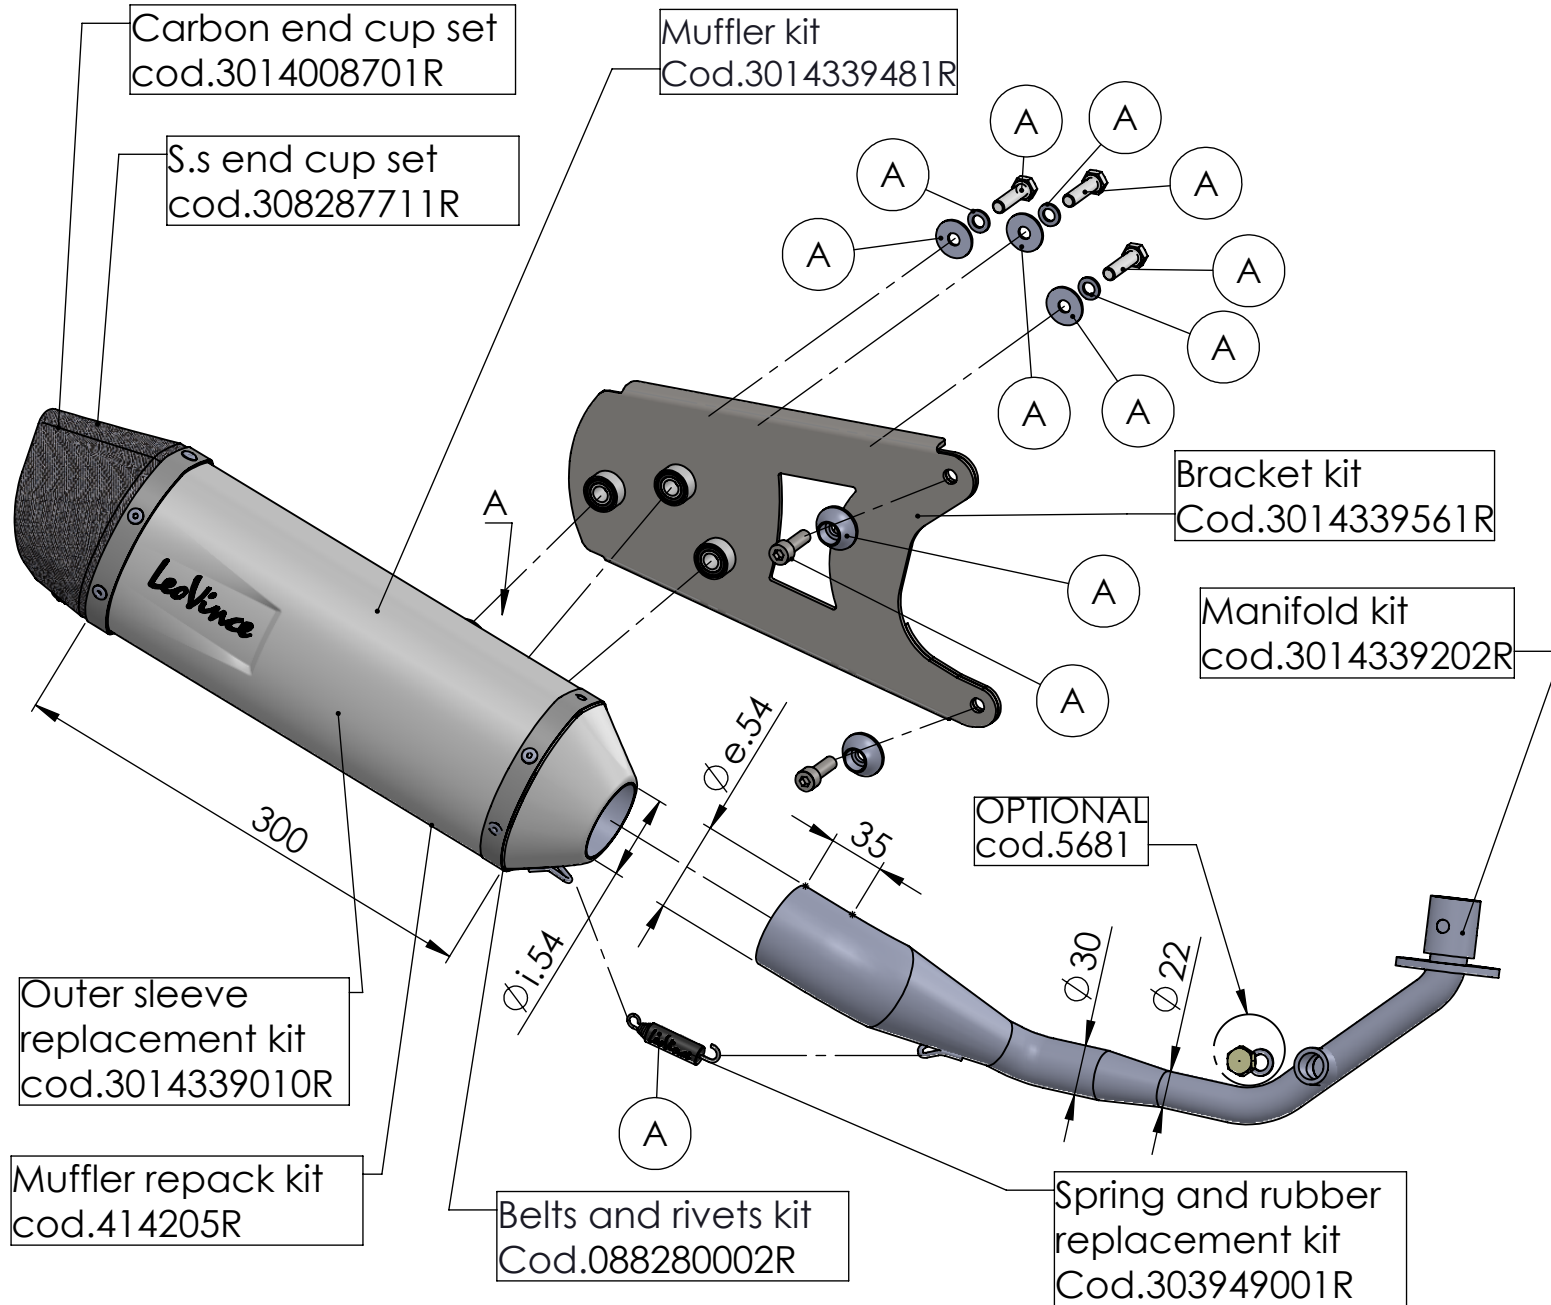

Db-Killer N.63  
Cod.3014225801R

Flange 50S sp.5mm aisi 304  
cod.206648

View A

Carbon end cup set  
cod.3014008701R

S.s. end cup set  
cod.308287711R

Muffler kit  
Cod.3014339481R

Bracket kit  
Cod.3014339561R

Manifold kit  
cod.3014339202R

OPTIONAL  
cod.5681

Outer sleeve  
replacement kit  
cod.3014339010R

Muffler repack kit  
cod.414205R

Belts and rivets kit  
Cod.088280002R

Spring and rubber  
replacement kit  
Cod.303949001R

## ART.14339E - SPARE PARTS

VESPA PRIMAVERA 125 iGet ABS / VESPA SPRINT iGet ABS

(A) FITTING KIT cod.3014339601R