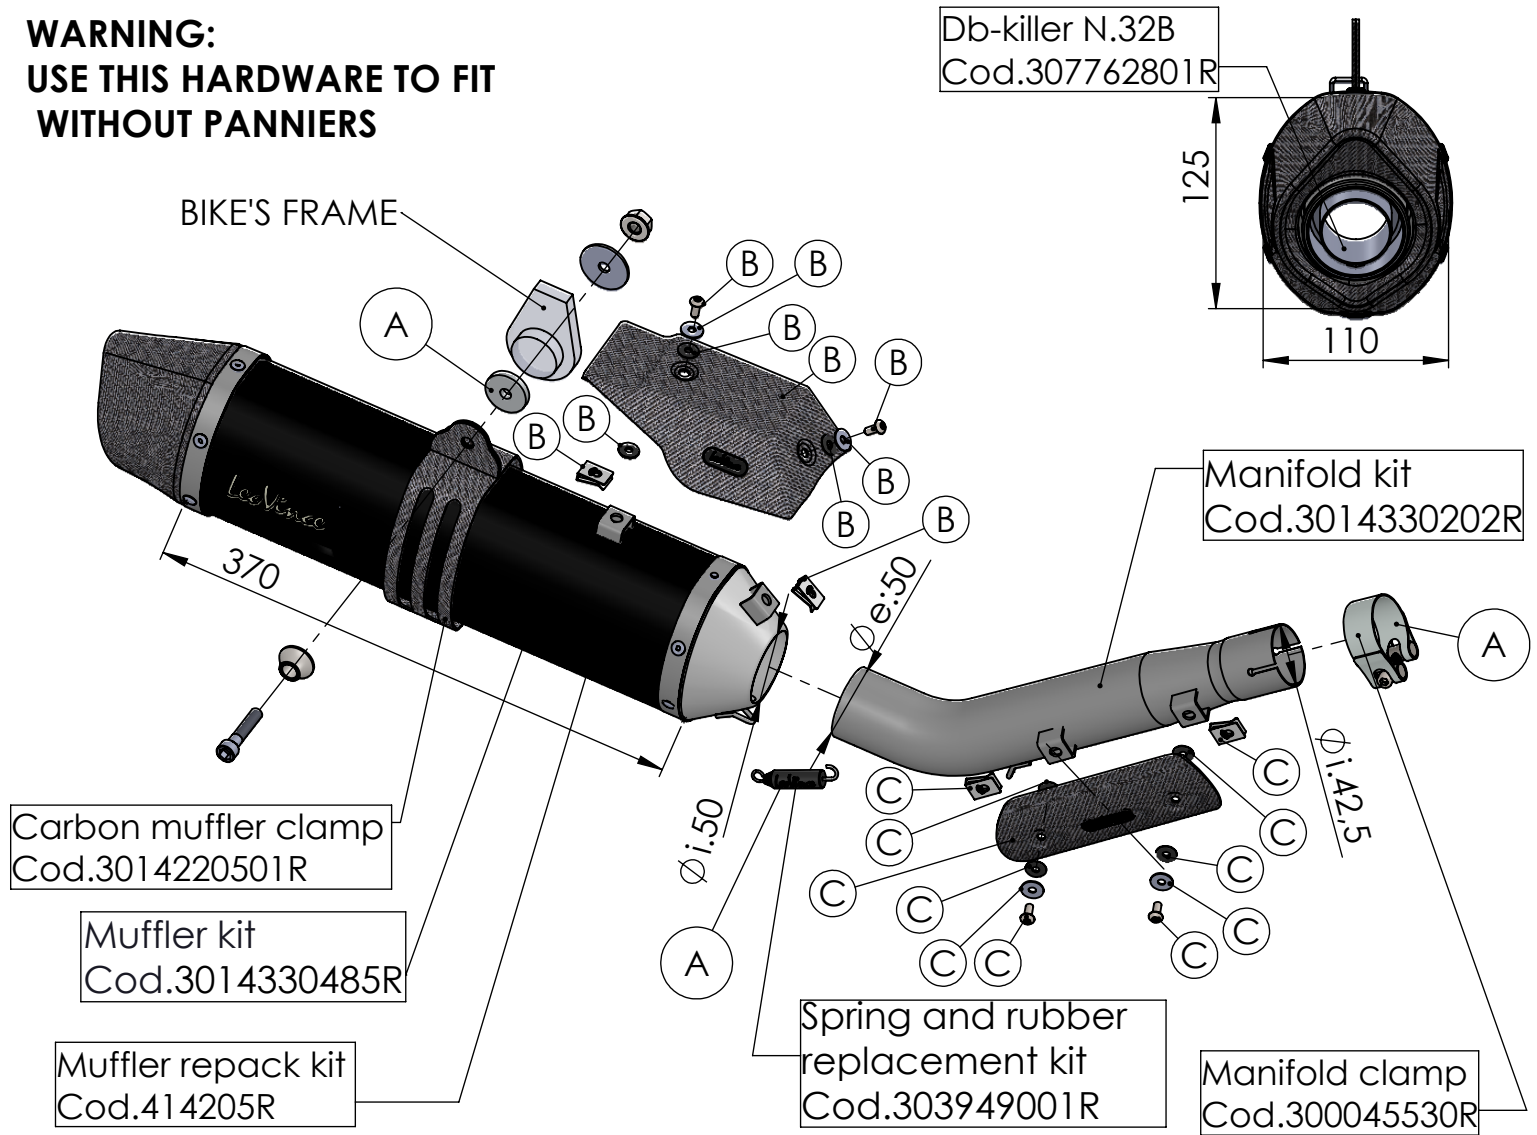

**WARNING:
USE THIS HARDWARE TO FIT
WITHOUT PANNIERS**

ART. 14330EB - SPARE PARTS

YAMAHA TÈNERÈ 700

(fits with original panniers and centre stand) (also fits 35 kW version)

- (A) FITTING KIT Cod. 3014330602R
- (B) CARBON COVER Cod.3014330001R
- (C) CARBON COVER Cod. 308741001R