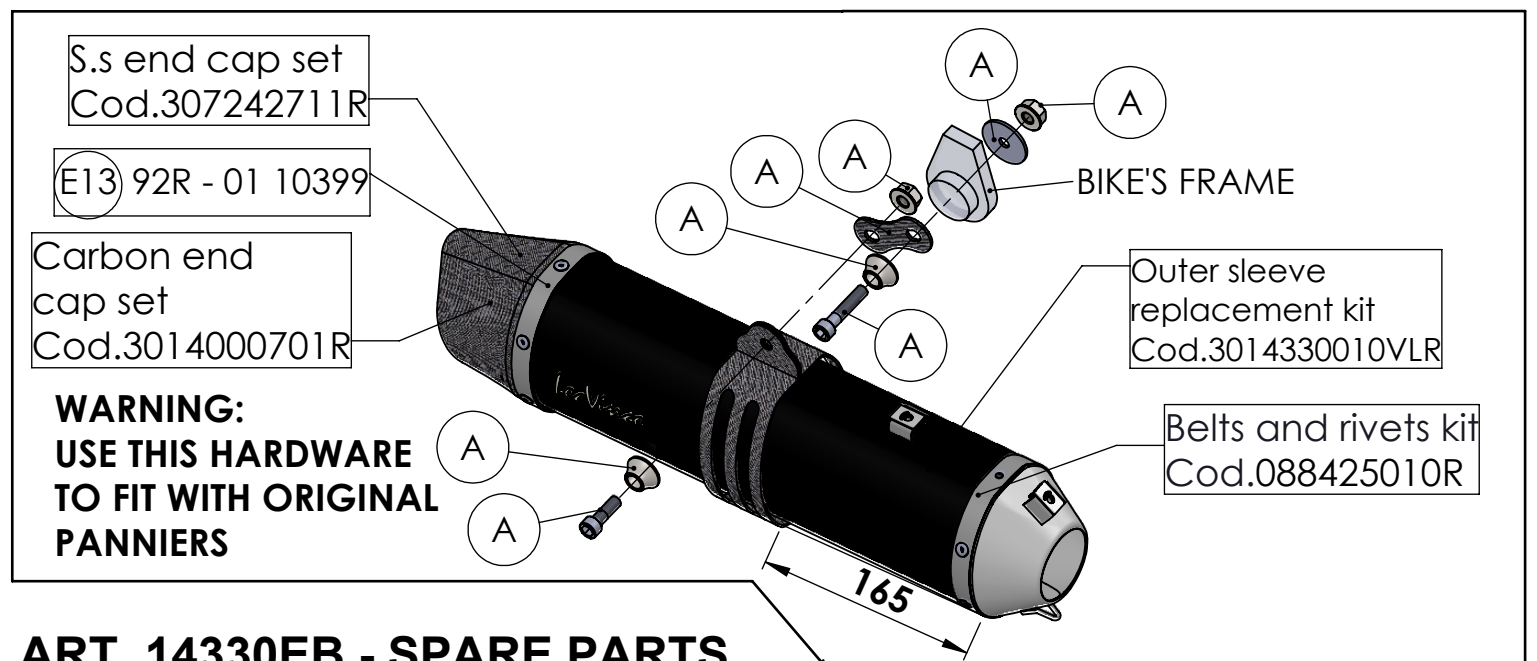

**WARNING:
USE THIS HARDWARE TO FIT
WITHOUT PANNIERS**

ART. 14330EB - SPARE PARTS

YAMAHA TÈNERÈ 700

(fits with original panniers and centre stand) (also fits 35 kW version)

- (A) FITTING KIT Cod. 3014330602R
- (B) CARBON COVER Cod.3014330001R
- (C) CARBON COVER Cod. 308741001R