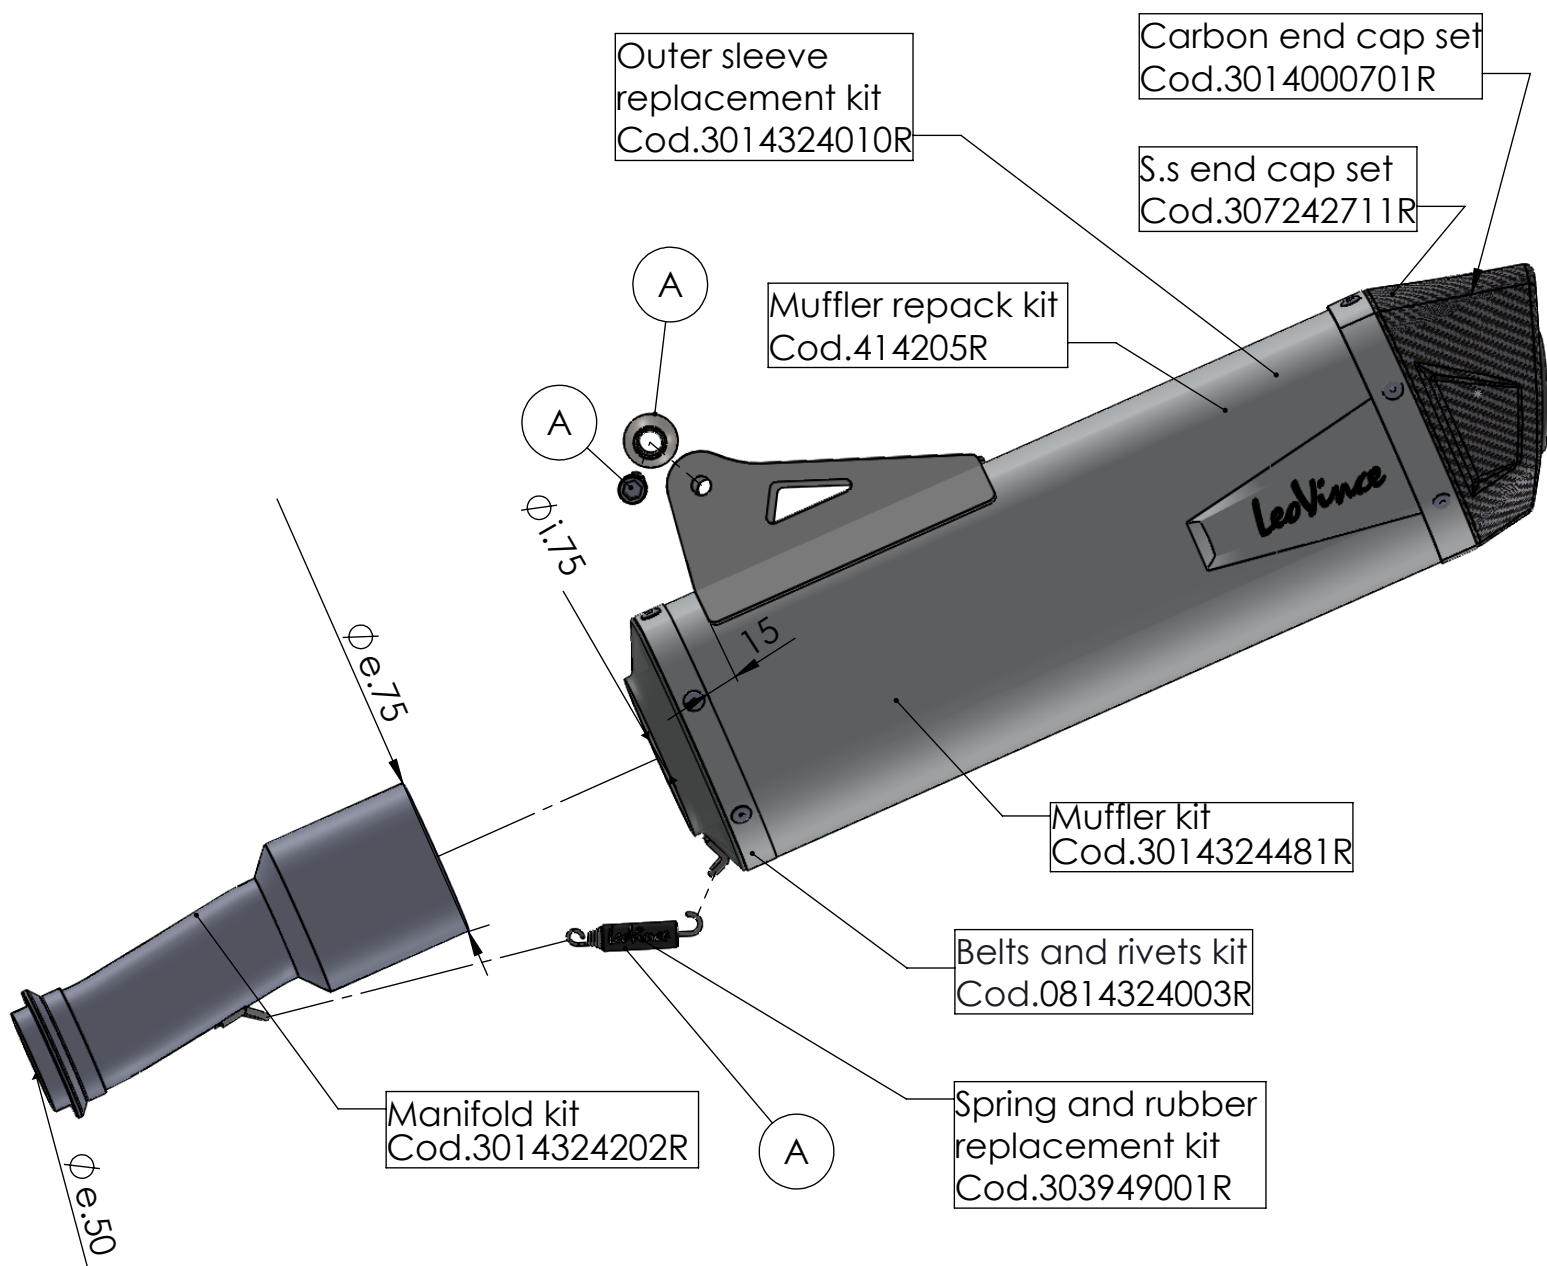

Bushing S.s.
cod.206079

ART. 14324E SPARE PARTS

KTM 690 ENDURO R / 690 SMC R
(also fits 35kW version)

Ⓐ FITTING KIT Cod. 3014324601R