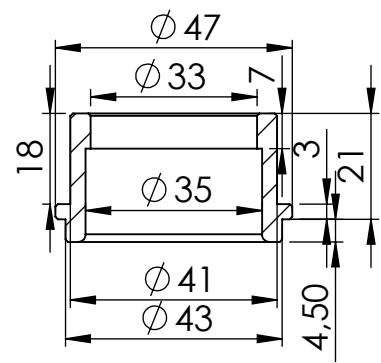

Db-killer N°59
Cod.3014228802R

S.s. Flange
Cod.204569R

S.s. Bushing
Cod.204833R

ART. 14252E SPARE PARTS

YAMAHA MT-07 / MT-07 TRACER / XSR 700 (also fit 35Kw versions)

Ⓐ FITTING KIT Cod. 3014251601