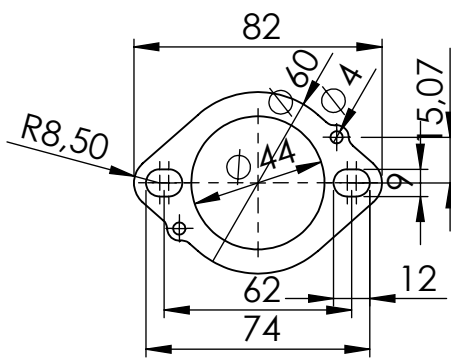

Db-killer N°59
Cod.3014228802R

S.s. Flange
Cod.204569R

S.s. Bushing
Cod.204833R

ART. 14252E SPARE PARTS

YAMAHA MT-07 / MT-07 TRACER / XSR 700 (also fit 35Kw versions)

Ⓐ FITTING KIT Cod. 3014251601