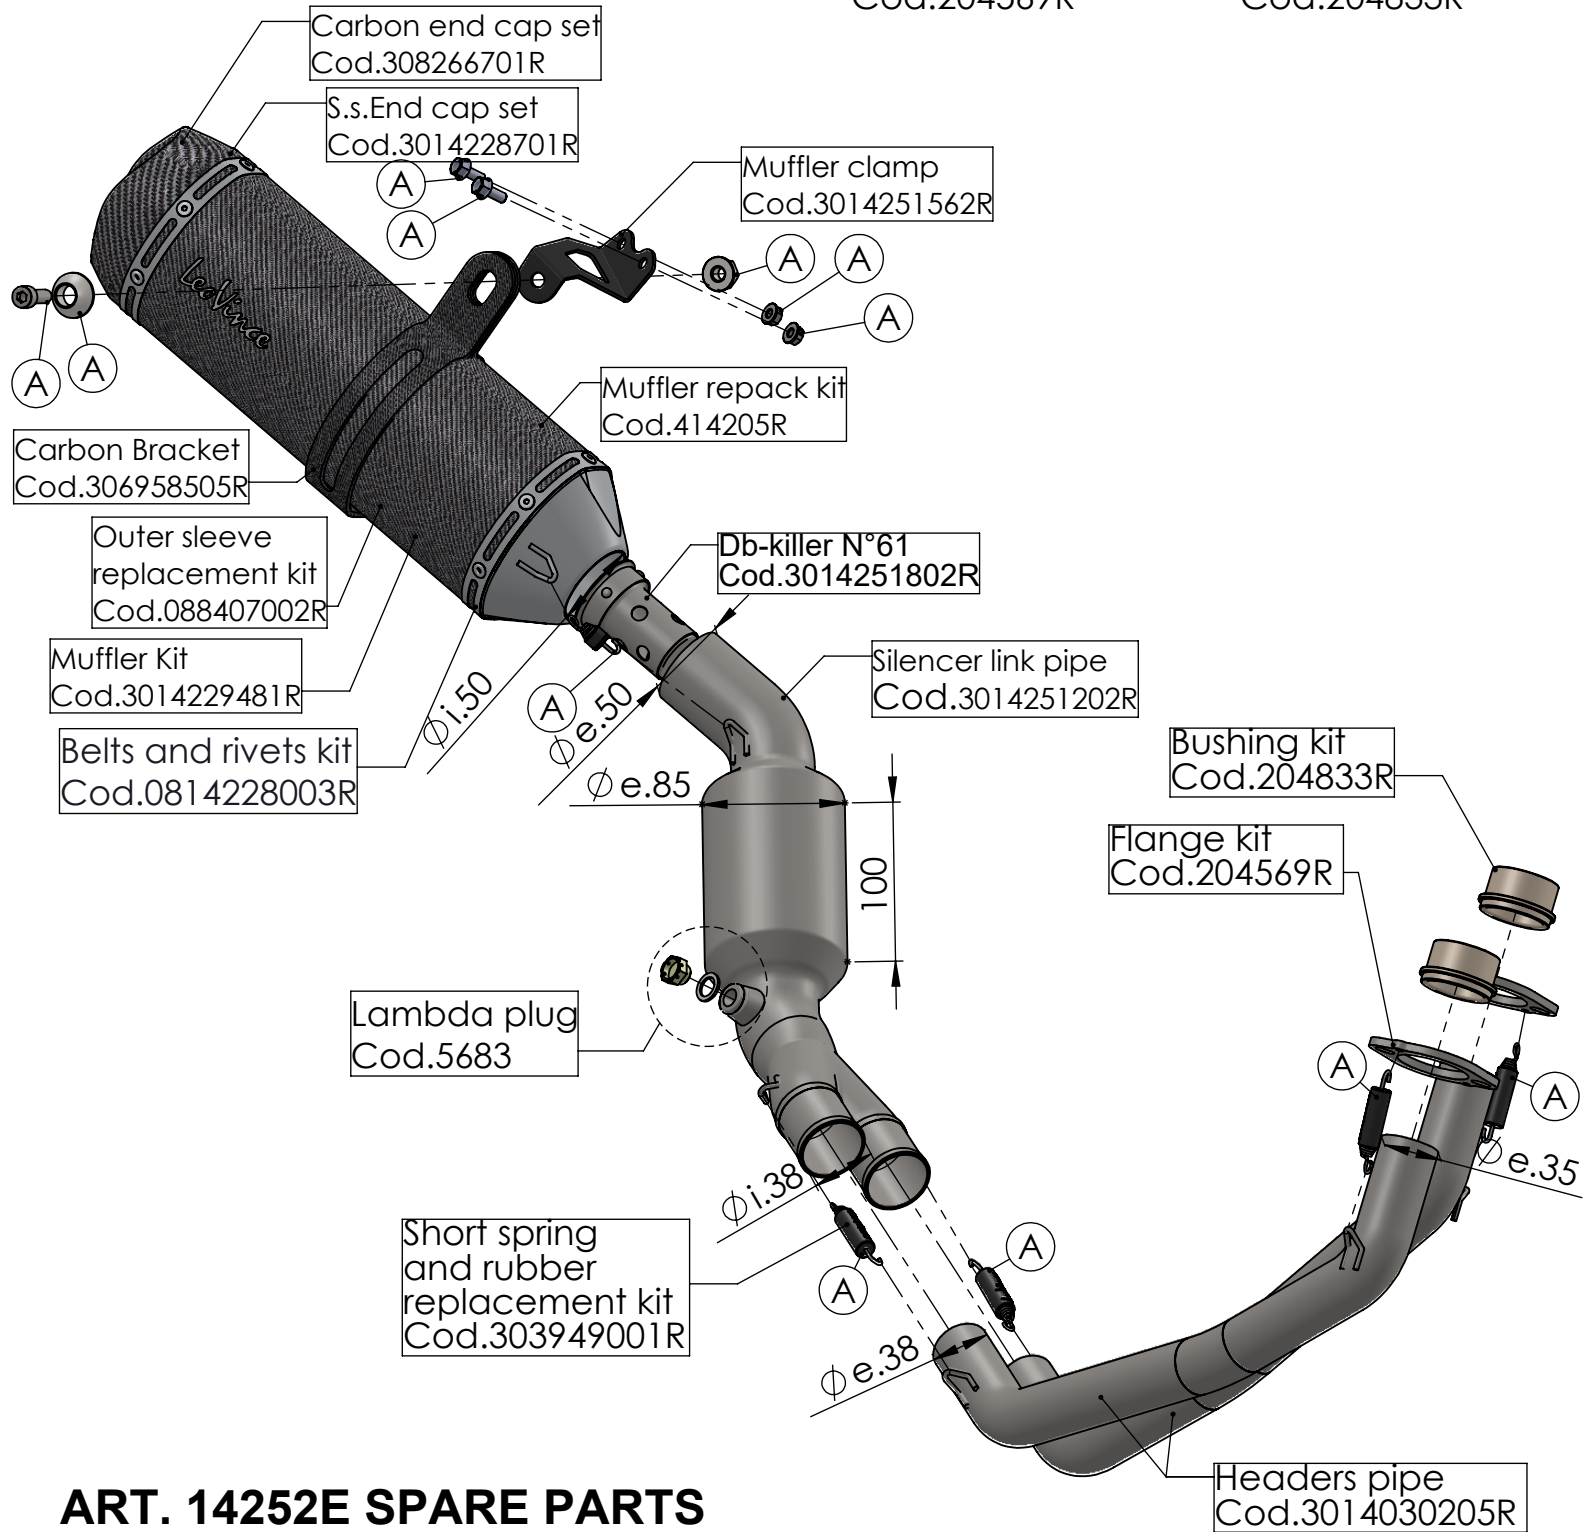

Db-killer N°59
Cod.3014228802R

S.s. Flange
Cod.204569R

S.s. Bushing
Cod.204833R

ART. 14252E SPARE PARTS

YAMAHA MT-07 / MT-07 TRACER / XSR 700 (also fit 35Kw versions)

Ⓐ FITTING KIT Cod. 3014251601