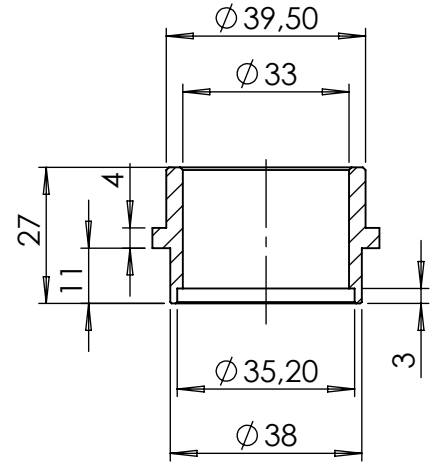

VIEW "A"
Flange "25B"

VIEW "A"
Bushing Cod.206062

Carbon end cup set
cod.3014000701R

E13 92R - 01 10399

S.s end cup set
cod.307242711R

Muffler kit
cod.308424481R

Muffler repack kit
cod.414205R

Outer sleeve
replacement kit
cod.088291004R

Belts and rivets kit
Cod.088425010R

Headers pipes
cod.3014043202R

Manifold kit
Cod.3014043210R

Carbon clamp
cod.308562501R

CATALYTIC
CONVERTER

"OPTIONAL"
5683

Spring and rubber
replacement kit
Cod.303949001R

ART. 14187EK SPARE PARTS

YAMAHA T-MAX 530 ABS / DX / SX

(A) FITTING KIT cod.3014043601R

(B) CARBON COVER KIT cod.3014043001R