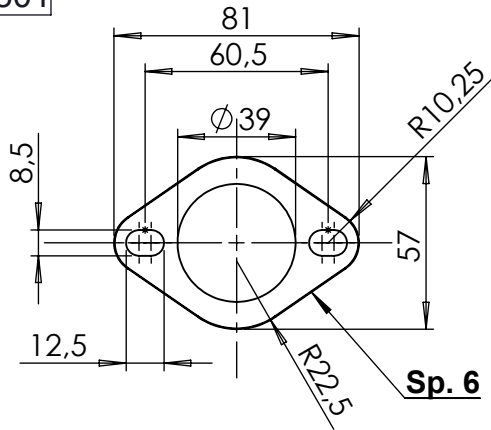

VIEW "A"
Flange "25B"