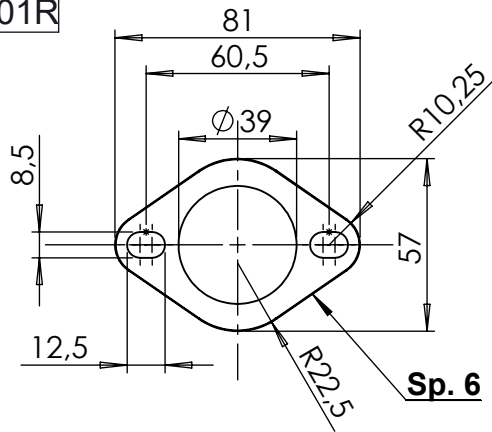

VIEW "A"
Flange "25B"