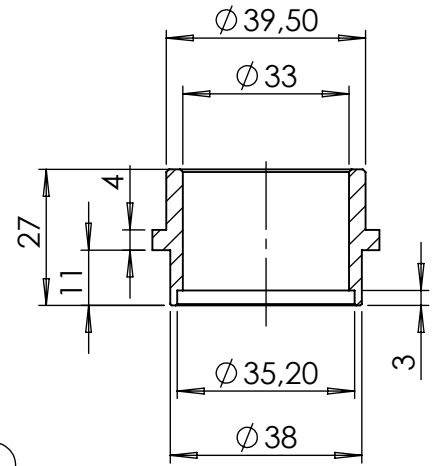

VIEW "A"
Flange "25B"

VIEW "A"
Bushing Cod.206062

Carbon end cup set
cod.3014000701R

E13 92R - 01 10399

S.s end cup set
cod.307242711R

Muffler kit
cod.3014000471R

Muffler repack kit
cod.414205R

Outer sleeve
replacement kit
cod.3014000750VLR

Belts and rivets kit
Cod.088425010R

Headers pipes
cod.3014043202R

Manifold kit
Cod.3014043210R

CATALYTIC
CONVERTER

"OPTIONAL"
5683

Spring and rubber
replacement kit
Cod.303949001R

ART. 14043K SPARE PARTS

YAMAHA T-MAX 530 ABS / DX / SX

(A) FITTING KIT cod.3014043601R

(B) CARBON COVER KIT cod.3014043001R