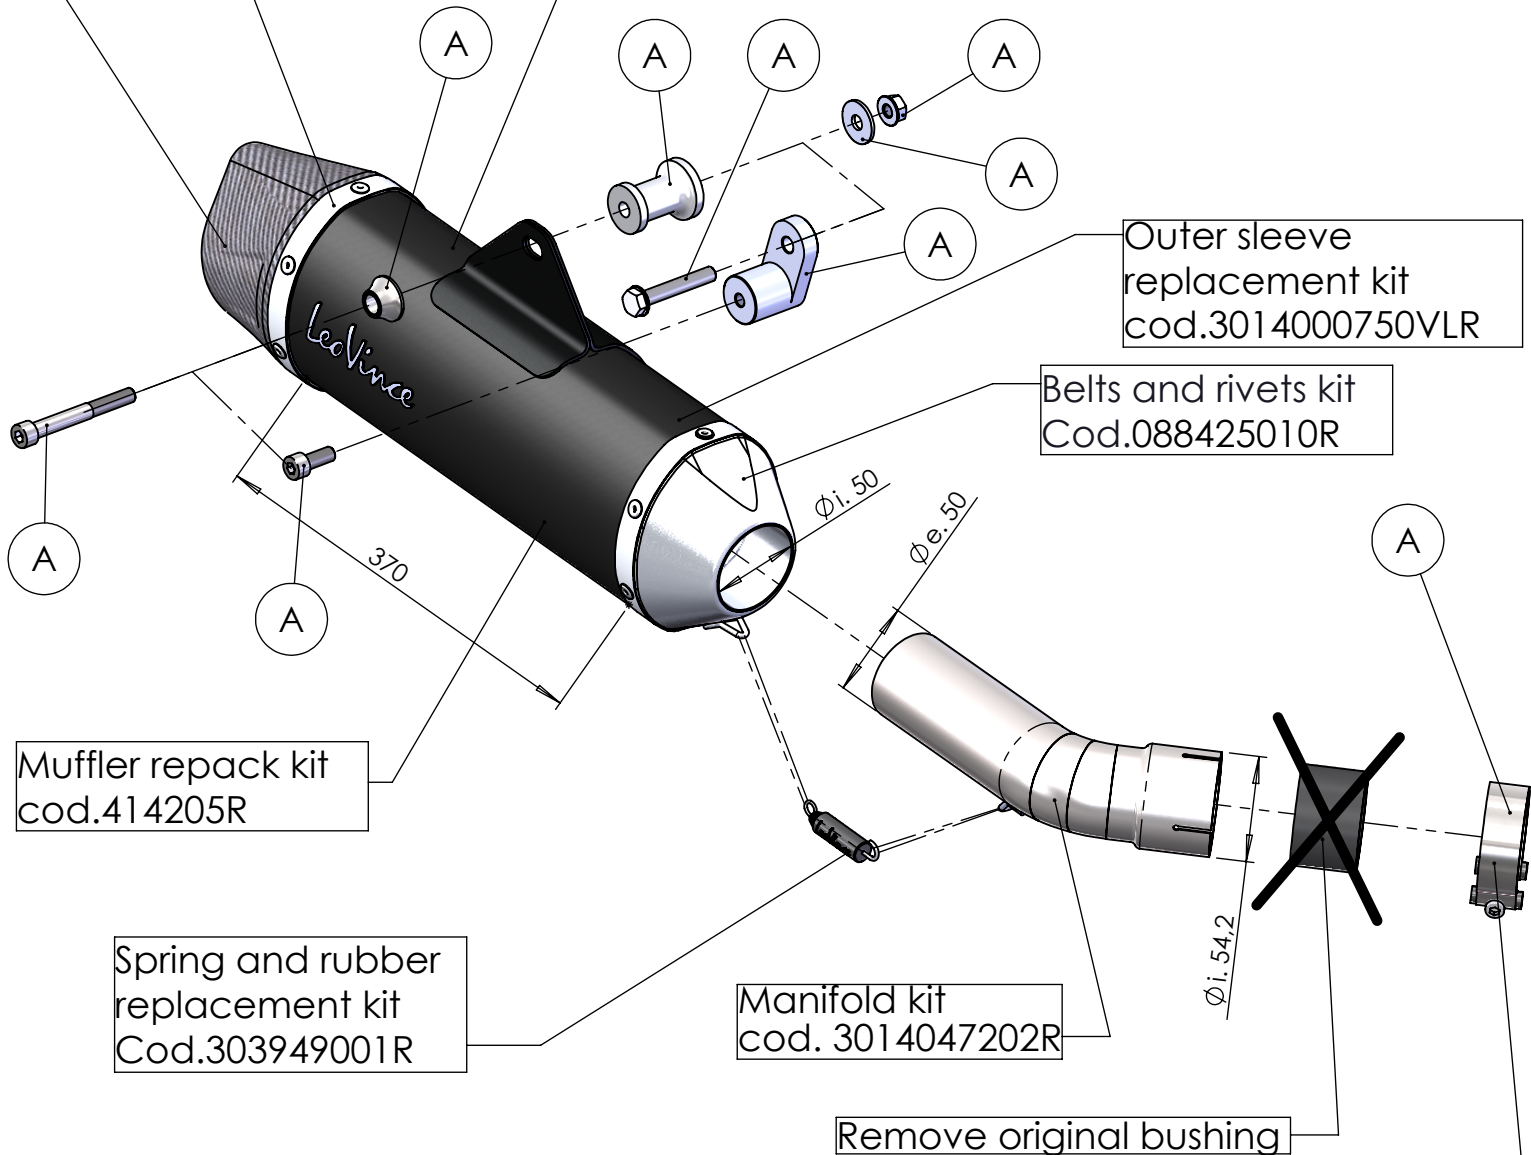

Carbon end cup set
cod.3014000701R

SGI e₁₃ 0230 9

Muffler kit
Cod.3014000471R

ART. 14012 - SPARE PARTS

SUZUKI V-STROM 1000 ABS

Ⓐ FITTING KIT COD.3014012601R